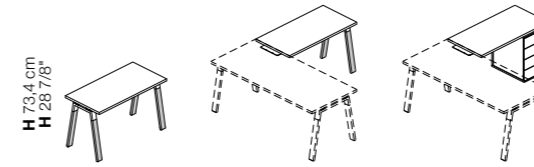

Scrivanie | desks | bureaux | mesas

H 73,4 cm
H 28 7/8"

L 120/140/160/180/200 - P 80/90 cm
W 47 1/4"/55 1/8"/63"/70 7/8"/78 3/4" - D 31 1/2"/35 3/8"

Dattilo | returns | retours | alas

H 73,4 cm
H 28 7/8"

L 80/100/120 - P 60 cm
W 31 1/2"/39 3/8"/47 1/4" - D 23 5/8"