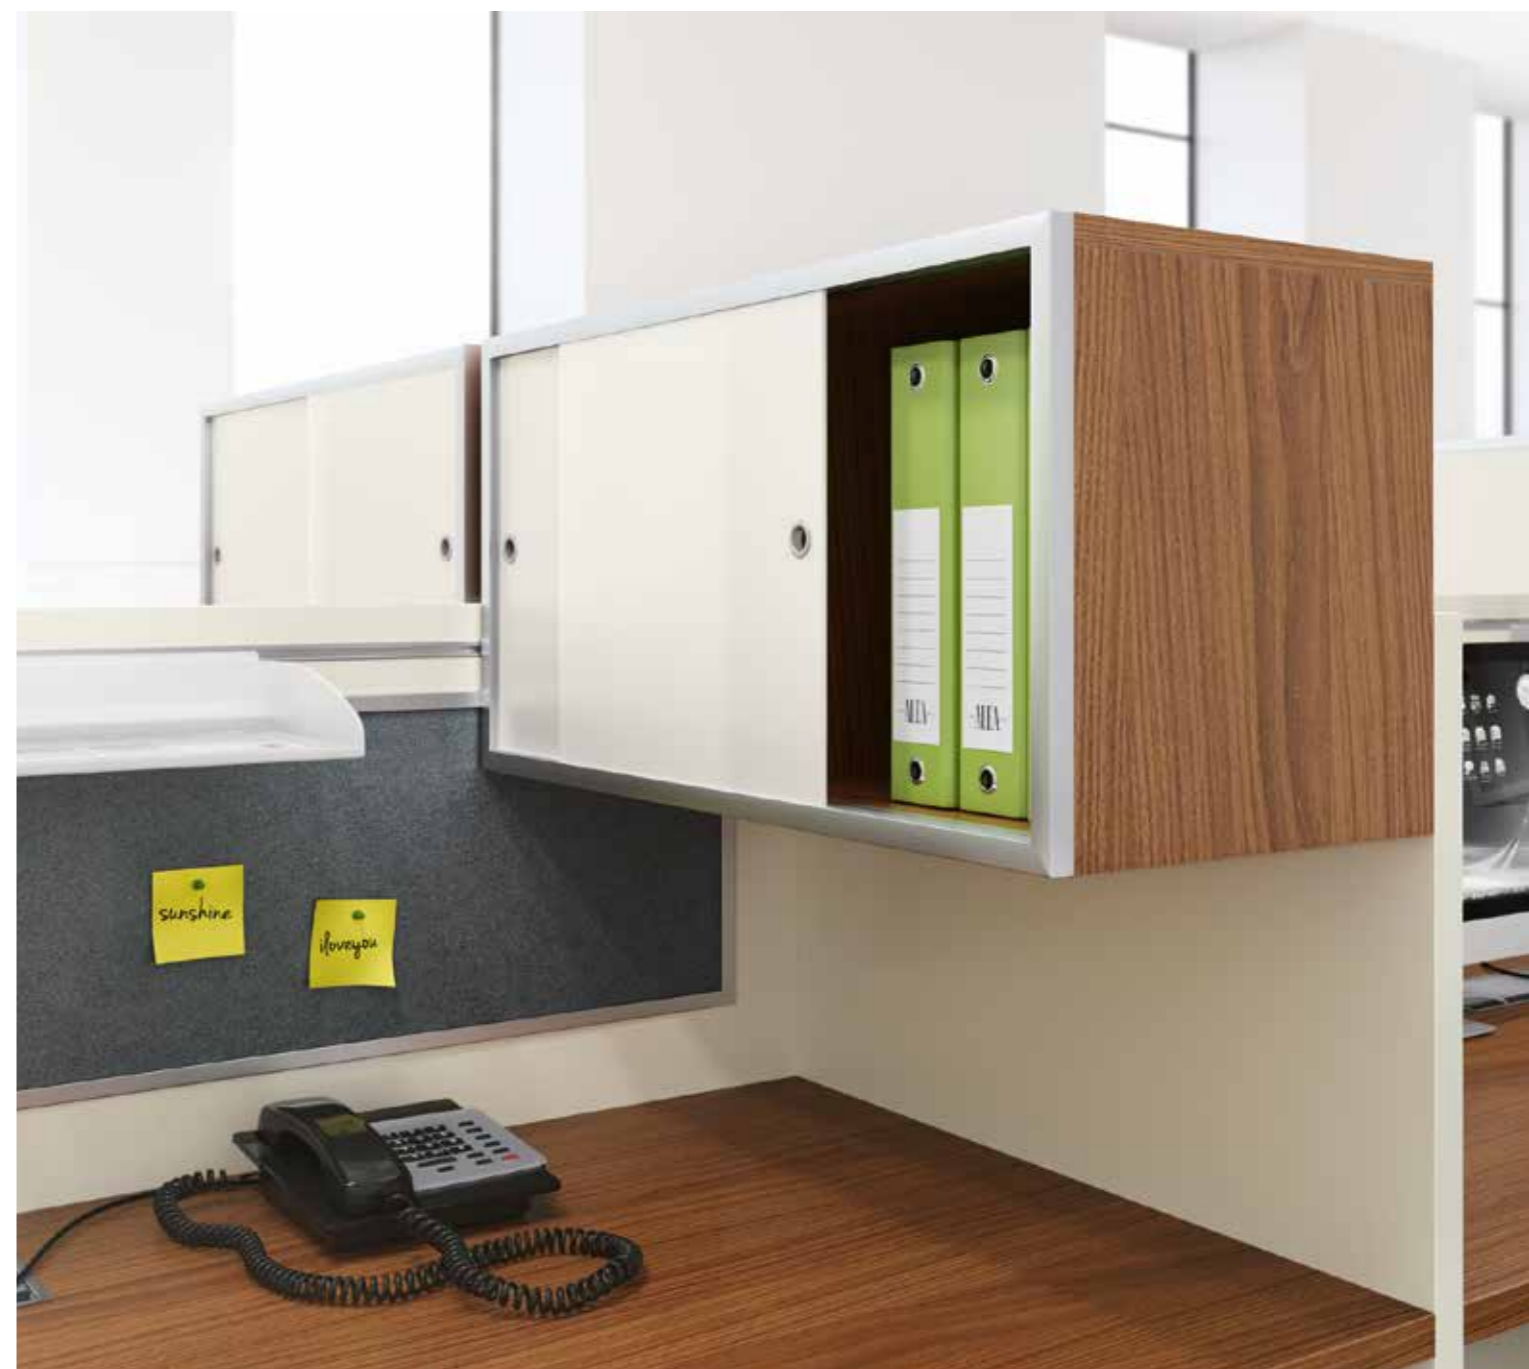

Additional acrylic screens can be added to the panels and fixed on elegant anodized aluminium frames to increase the height and the privacy level of the user.

Les cloisons sont équipées avec des élégants profils en aluminium anodisé pouvant recevoir des écrans supplémentaires en acrylique pour augmenter la hauteur et le niveau d'intimité de l'opérateur.

Todos los paneles pueden llevar un screen superior en acrílico, fijado mediante un elegante perfil en aluminio anodizado, para incrementar así la altura y la privacidad del usuario.