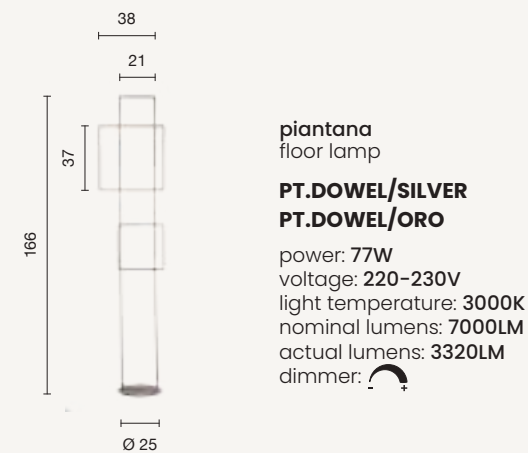

Collezione LED in metallo verniciato.
Disponibile in due colori.
LED collection in painted metal.
Available in two colours.

Dowel

colore montatura
frame color

- silver
  silver
- oro
  gold