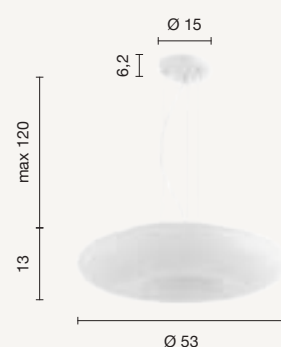

sospensione
suspension

SO.DODI/53

power: 4 x E27
voltage: 220-230V