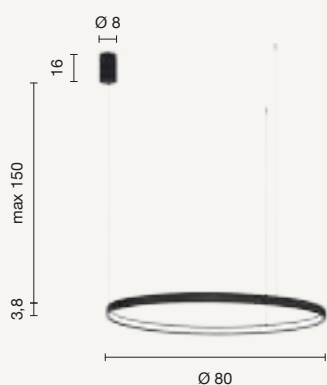

colore montatura
frame color

- bianco
white
- oro
gold
- nero
black

Nova

sospensione
suspension

SO.NOVA/60-BIANCO
SO.NOVA/60-ORO
SO.NOVA/60-NERO

power: 28W
voltage: 220-230V
light temperature: 3000K
nominal lumens: 2800LM
effective lumens: 1680LM
dimmer: