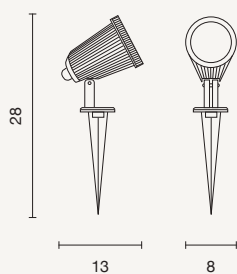

Spot da esterno in ABS e policarbonato, fissabile a picchetto.
Outdoor spot in ABS and polycarbonate, fixable to a picket.

Goa

colore montatura
frame color

■ nero
black

spot con picchetto
stake spot

SPOT.GOA

power: 1 x GU10
voltage: 220-230V

spot monoemissione
single emission spot

IP65

0,003 m³

0,4 kg