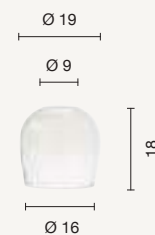

ALFA/PC-TRASP

ALFA/PC-OTTANIO

ALFA/PC-VERDE

ALFA/PC-AMBRA

ALFA/PC-FUMÉ

Vetro ALFA medio
ALFA medium glass