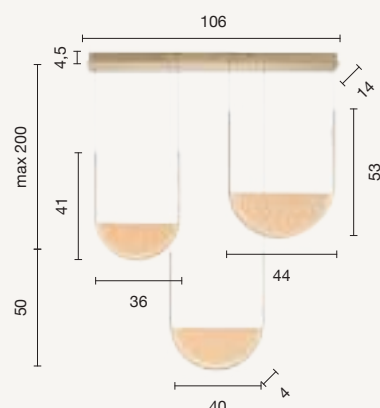

sospensione
suspension

SO.LOTUS/3R-ORO
SO.LOTUS/3R-NERO

power: 108W
voltage: 220-230V
light temperature: 3000K
nominal lumens: 10.800LM
effective lumens: 6540LM
dimmer: