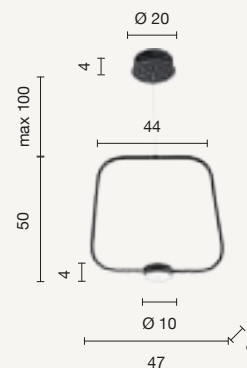

Collezione LED dimmerabile in metallo e diffusori polimerici. Cavi regolabili in lunghezza.
Versione bianca con sistema CCT.
Dimmable LED collection in metal and polymer diffuser.
Cables adjustable. White version with CCT system.

Alfa

colore montatura
frame color

- bianco
  white
- oro
  gold
- nero
  black