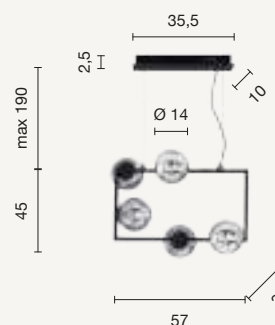

sospensione
suspension

SO.MONILE/RETT-5NERO
SO.MONILE/RETT-5ORO

power: 5 x E14
voltage: 220-230V