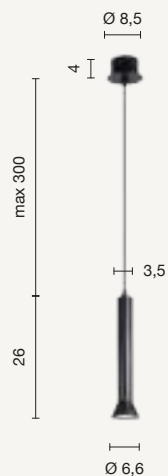

Collezione modulare in metallo basata su diverse dimensioni e diversi colori di sospensioni. Compatibile con le nostre basi per soffitto ed accessori fermacavo che consentono di creare soluzioni personalizzate. **Montatura metallica. Cavi regolabili.**

Modular metal collection based on different sizes and different suspension colours. Compatible with our ceiling bases and cable clamp accessories to create customised solutions. Metal frame. Adjustable cables.

colore montatura e filo
frame and wire color

- **bianco con filo trasparente**
  white with transparent wire
- **oro con filo trasparente**
  gold with transparent wire
- **nero con filo nero**
  black with black wire

Scopri le soluzioni personalizzabili con le nostre basi per sospensioni multiple a pagina 314

Discover our customisable solutions with our bases for multiple suspensions on page 314

sospensione
suspension

SO.LILA/PC-BIANCO
SO.LILA/PC-ORO
SO.LILA/PC-NERO
power: 1 x GU10
voltage: 220-230V