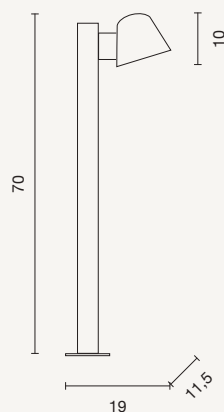

paletto
bollard

PLT.MALTA/B.CO
PLT.MALTA/ANTR

power: 1 X GU10
voltage: 220-230V

paletto
bollard

IP44

0,2 m³

2,2 kg