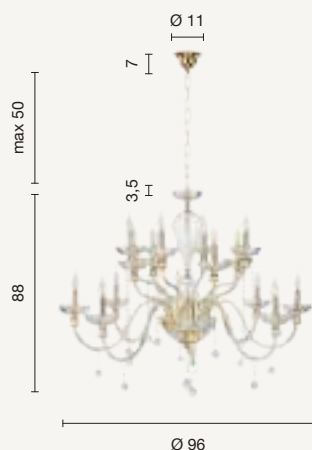

Collezione in vetro soffiato lavorato a mano.
Particolari in finitura oro.
Hand-blow glass collection. Details in gold finish.

Roxanne

colore montatura e cristalli
frame and crystals color

oro
gold

trasparente
clear

lampadario
chandelier

LP.ROXANNE/16

power: 16 x E14
voltage: 220-230V