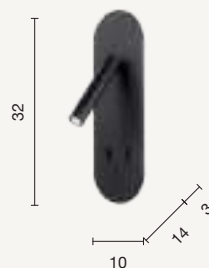

APPLIQUES WALL LAMPS

Plate

**Applique LED in metallo retroilluminato
con faretto orientabile.**

Backlit metal wall lamp with directional
spotlight.

Plate

colore montatura
frame color

 bianco
white

 nero
black