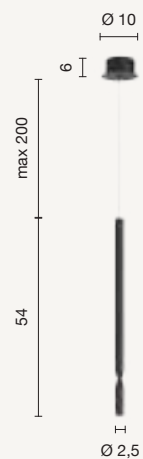

Collezione LED in metallo verniciato. Disponibile nella versione singola o in multipli. Cavetti regolabili in lunghezza. LED collection in painted metal. Available in single or multiple elements versions. Length-adjustable cables.

Tubic

colore montatura
frame color

sospensione
suspension

SO.TUBIC/BCO.ORO
SO.TUBIC/ORO
SO.TUBIC/NERO

power: 1 x 7W
voltage: 220-230V
light temperature: 3000K
nominal lumens: 650LM
effective lumens: 390LM
dimmer: N/A