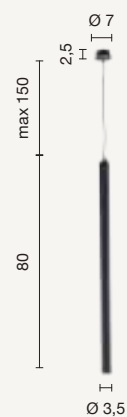

Collezione in metallo con fonte luminosa LED.
Cavetti regolabili in lunghezza.
Colori disponibili: bianco, nero.
Collection in metal with LED light source.
Length adjustable cables.
Available colours: white, black.

Exagon

colore montatura e filo
frame and wire color

1. bianco con filo bianco
   white with white wire
2. nero con filo nero
   black with black wire

sospensione
suspension

SO.EXAGON/80-BCO
SO.EXAGON/80-NERO

power: 5W
voltage: 220-230V
light temperature: 3000K
nominal lumens: 500LM
actual lumens: 300LM
dimmer: N/A