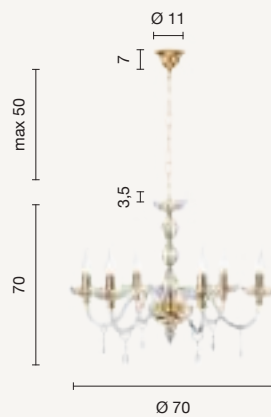

lampadario
chandelier

LP.BRIGIDA/6

power: 6 x E14
voltage: 220-230V