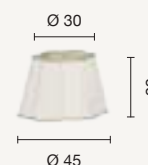

paralume
lampshade
TC.3055D45