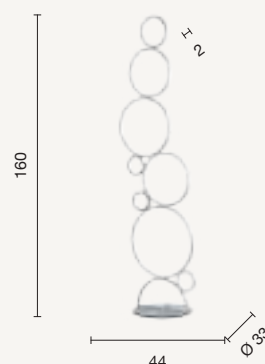

piantana
floor lamp

PT.POIS/SILVER
PT.POIS/ORO

power: 52W
voltage: 220-230V
light temperature: 3000K
nominal lumens: 5200LM
actual lumens: 2520LM
dimmer: