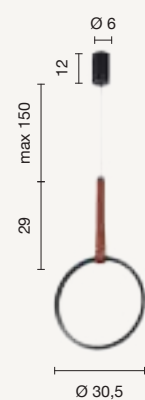

sospensione
suspension

SO.REGOLI/DROP

power: 12W
voltage: 220-230V
light temperature: 3000K
nominal lumens: 1200LM
effective lumens: 600LM
dimmer: 

sospensione
suspension

SO.REGOLI/150

power: 24W
voltage: 220-230V
light temperature: 3000K
nominal lumens: 2400LM
effective lumens: 1350LM
dimmer: 