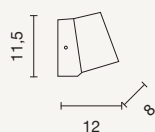

Collezione per esterni a LED, struttura in alluminio con diffusore in vetro.
Disponibile in due colori: Silver, Marrone.
Outdoor LED collection, aluminum frame with glass diffuser. Available in two colours: Silver and Brown.

Owen

colore montatura
frame color

- silver
  silver
- marrone
  brown

applique
wall lamp

AP.OWEN/SILVER
AP.OWEN/MARRONE

power: 6W LED
voltage: 220-230V
light temperature: 4000K
nominal lumens: 600LM
actuals lumens: 380LM

applique monoemissione
single emission wall lamp

Beam
90°

IP44

30.000

0,001 m³

0,5 kg