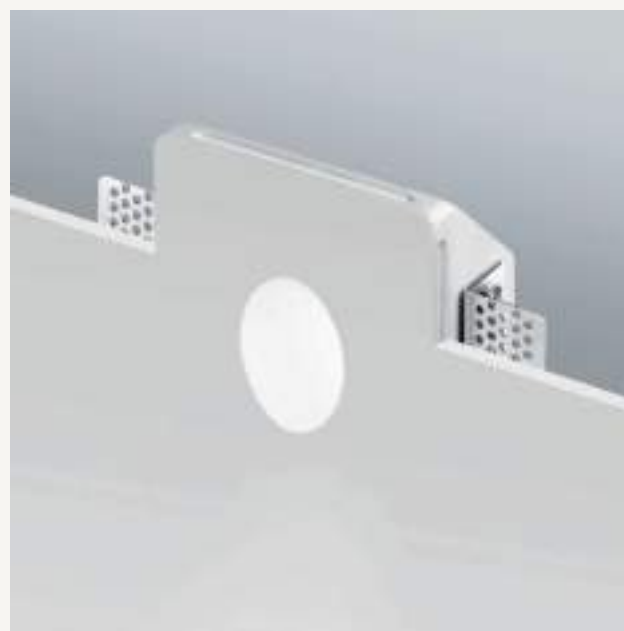

MINIMAL

Valzer

**Faretto LED da incasso a luce indiretta,
in gesso verniciabile.**

LED recessed spotlight with indirect light,
in paintable plaster.

colore montatura
frame color

☐ bianco
white

faretto
spotlight

FT.VALZER/B.CO

power: 1W LED
voltage: 220-230V
light temperature: 3000K
nominal lumens: 100LM
actual lumens: 90LM