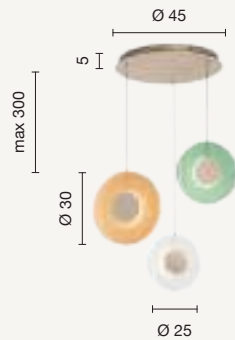

sospensione
suspension

MULTICOLOR

SO.CANDY/3

power: 27W
voltage: 220-230V
light temperature: 3000K
nominal lumens: 2700LM
effective lumens: 1620LM
dimmer: