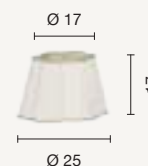

power: 2 x E14
voltage: 220-230V

applique
wall lamp

AP.BRIGIDA/1

power: 1 x E14
voltage: 220-230V

lumetto
table lamp
LT.BRIGIDA/1
power: 1 x E14
voltage: 220-230V

paralume
lampshade
TC.3055D25

lume grande
large table lamp
LG.BRIGIDA/1
power: 1 x E27
voltage: 220-230V