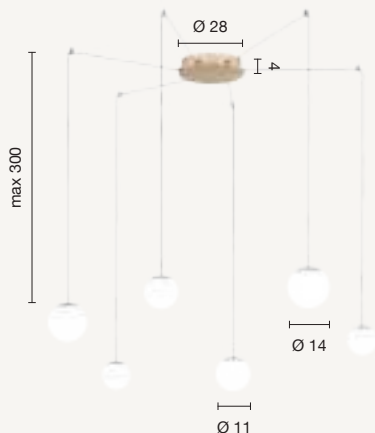

sospensione
suspension

SO.SANTOS/6-RAG

compatibile con 3 vetri ALFA piccolo
e 3 vetri ALFA medi
compatible with n° 3 small ALFA glasses
and n° 3 medium ALFA glasses

power: 48W
voltage: 220-230V
light temperature: 3000K
nominal lumens: 5000LM
effective lumens: 3000LM
dimmer: N/A

Santos
optional

colori vetri
glass colours

- trasparente
  transparent
- ottanio
  octane
- verde
  green
- ambra
  amber
- fumé
  smoky

Vetro ALFA piccolo
ALFA small glass

ALFA/PC-TRASP

ALFA/PC-OTTANIO

ALFA/PC-VERDE

ALFA/PC-AMBRA

ALFA/PC-FUMÉ

Vetro ALFA medio
ALFA medium glass

ALFA/MD-TRASP

ALFA/MD-OTTANIO

ALFA/MD-VERDE

ALFA/MD-AMBRA

ALFA/MD-FUMÉ