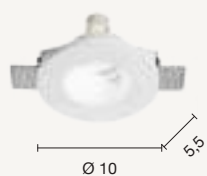

faretto
spotlight
FT.JAZZ/PC-B.CO
power: 1 x GU10
voltage: 220-230V