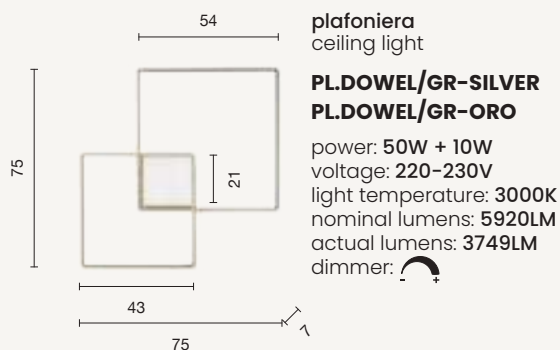

Collezione LED in metallo verniciato.
Disponibile in due colori.
LED collection in painted metal.
Available in two colours.

Dowel

colore montatura
frame color

- silver
  silver
- oro
  gold