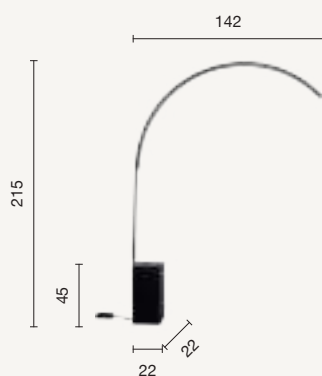

Piantana LED in metallo verniciato, dimmerabile. Disponibile in due colori combinabili con la base in tinta oppure con la base in marmo ceppo di grè.
Painted metal LED floor lamp, dimmable.
Available in two colours that can be combined with the matching base or with the ceppo di grè marble base.

colore montatura e base
frame and base color

	oro gold	base oro gold base
	nero black	base nero black base

	oro gold	base in ceppo di grè base in ceppo di grè
	nero black	base in ceppo di grè base in ceppo di grè

piantana
floor lamp

PT.BIBLIO/ORO
PT.BIBLIO/NERO

power: 33W
voltage: 220-230V
light temperature: 3000K
nominal lumens: 2780LM
effective lumens: 1380LM
dimmer: