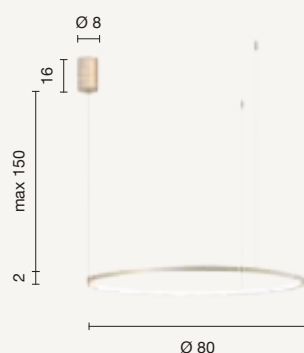

Soel

colore montatura
frame color

sospensione
suspension

SO.SOEL/60-BIANCO
SO.SOEL/60-ORO

power: 28W
voltage: 220-230V
light temperature:
BIANCO 3000-4000K CCT
ORO 3000K
nominal lumens: 2800LM
effective lumens: 1680LM
dimmer: