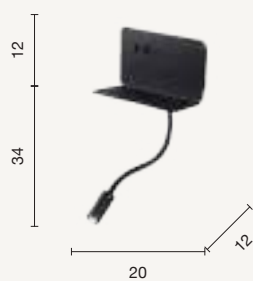

Applique a LED in metallo verniciato.
Disponibile in diversi colori.
LED wall lamp in painted metal.
Available in different colours.

Stan

colore montatura
frame color

bianco
white

nero
black

applique
wall lamp

AP.STAN/BIANCO
AP.STAN/NERO

power: 4,5W + 3W
voltage: 220-230V
light temperature: 3000K
nominal lumens: 700LM
actual lumens: 560LM
dimmer: N/A