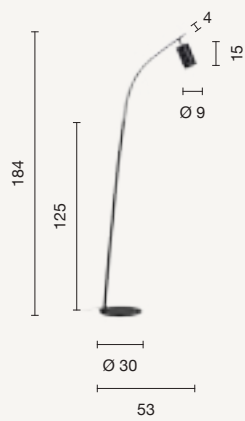

Piantana a LED in metallo verniciato con faretto orientabile e seconda emissione sul dorso. Dimmerabile, disponibile in diversi colori.

Painted metal LED floor lamp with adjustable spotlight and second light source on the back. Dimmable, available in various colours.

colore montatura
frame color

- **oro**
  gold
- **nero**
  black

piantana
floor lamp

PT.MURGA/ORO
PT.MURGA/NERO

power: 30W
voltage: 220-230V
light temperature: 3000K
nominal lumens: 3000LM
effective lumens: 1800LM
dimmer: