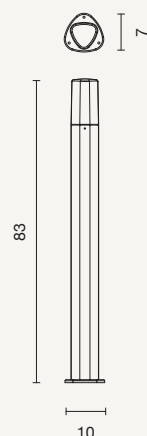

paletto
bollard

PLT.POU/83-SILVER
PLT.POU/83-NERO

power: 1 x E27
voltage: 220-230V

paletto
bollard

IP44

0,01 m³

1,5 kg