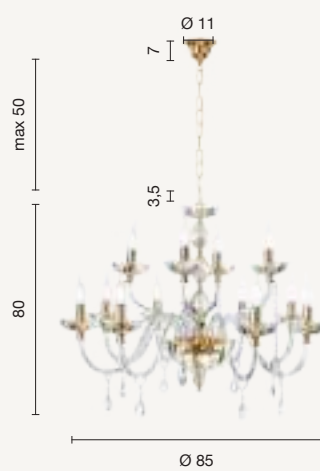

Collezione in cristallo e vetro
trasparente, finitura oro,
paralumi in tessuto avorio.
Transparent glass and crystal
gold finishing, ivory lampshade.

colore montatura e cristalli
frame and crystals color

oro
gold

trasparente
clear

lampadario
chandelier

LP.BRIGIDA/12

power: 12 x E14
voltage: 220-230V