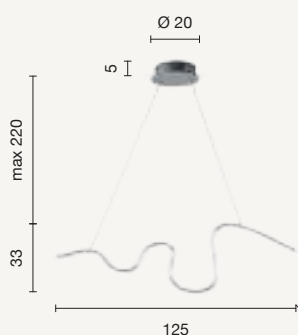

Collezione a LED dimmerabile, struttura in metallo e diffusori in acrilico e silicone. Disponibile in due colori.
Dimmable LED collection, with painted metal structure and acrylic, silicone diffuser. Available in two colours.

colore montatura
frame color

sospensione
suspension

SO.SNAKE/SILVER
SO.SNAKE/ORO

power: 40W
voltage: 220-230V
light temperature: 3000K
nominal lumens: 4000LM
actual lumens: 2150LM
dimmer: