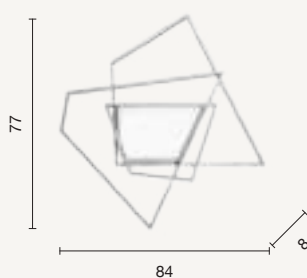

Collezione di plafoniere a LED in due colori, struttura in metallo e diffusore in acrilico e silicone. Plafoniere dimmerabili. La versione silver è disponibile in due varianti: 3000K e 4000K.
Collection of ceiling light LED in two colours, metal frame and acrylic, silicon diffuser. Dimmable ceiling lights. Silver version available in 3000K and 4000K.

colore montatura
frame color

- silver
  silver
- oro
  gold

Galaxy

plafoniera
ceiling light

PL.GALAXY/GRSIL3000
PL.GALAXY/GRSIL4000
PL.GALAXY/GRORO3000

power: 90W
voltage: 220-230V
light temperature:
ORO 3000K
SILVER 3000K; 4000K
nominal lumens: 8900LM
actual lumens: 3650LM
dimmer: