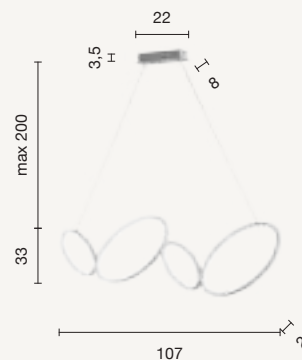

Rice

sospensione
suspension

SO.RICE/B.CO
SO.RICE/ORO

power: 35W
voltage: 220-230V
light temperature: 3000K
nominal lumens: 3500LM
actual lumens: 1700LM
dimmer: