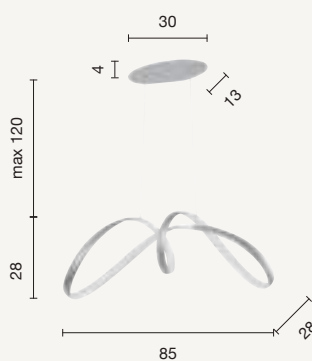

Collezione in metallo silver, fonte luminosa LED, diffusore in materiale polimerico. Cavetti regolabili in lunghezza.
Collection in silver metal with LED light source, diffuser in polymeric material. Length adjustable cables.

colore montatura
frame color

■ silver
silver

Lumen

sospensione
suspension

SO.LUMEN

power: 54W
voltage: 220-230V
light temperature: 3000K
nominal lumens: 5390LM
actual lumens: 2321LM
dimmer: ☾☀

applique
wall lamp

AP.LUMEN

power: 10W
voltage: 220-230V
light temperature: 3000K
nominal lumens: 1000LM
actual lumens: 503LM
dimmer: N/A

piantana
floor lamp

PT.LUMEN

power: 30W
voltage: 220-230V
light temperature: 3000K
nominal lumens: 3000LM
actual lumens: 1250LM
dimmer: ☾☀