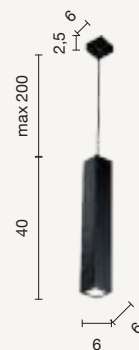

Struttura in alluminio verniciato a polvere di colore bianco, oro o nero. Compatibile con le nostre basi per soffitto ed accessori fermacavo che consentono di creare soluzioni personalizzate. Structure in powder-coated aluminium in white, gold or black. Compatible with our ceiling bases and cable clamp accessories, which allow you to create customized solutions.

Della stessa collezione: Aloa ceiling a pagina 322
From the same collection: Aloa ceiling at page 322

colore montatura e filo frame and wire color

- **bianco con filo nero**
  white with black wire
- **oro con filo nero**
  gold with black wire
- **nero con filo nero**
  black with black wire

Scopri le soluzioni personalizzabili con le nostre basi per sospensioni multiple a pagina 314

Discover our customisable solutions
with our bases for multiple suspensions
on page 314

sospensione
suspension

SO.ALOA/GR-B.CO
SO.ALOA/GR-ORO
SO.ALOA/GR-NERO

power: 1 x GU10
voltage: 220-230V