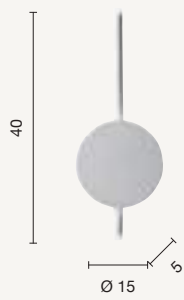

James

Applique a LED in metallo verniciato.
Disponibile in diversi colori.
LED wall lamp in painted metal.
Available in different colours.

James

colore montatura
frame color

- bianco
white
- oro
gold
- nero
black