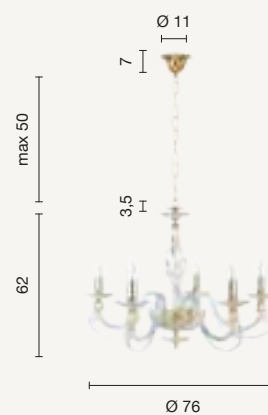

lampadario
chandelier

LP.1306/5-BCO
LP.1306/5-CR
LP.1306/5-OTT
LP.1306/5-FUME

LP.1306/5
power: 5 x E14
voltage: 220-230V