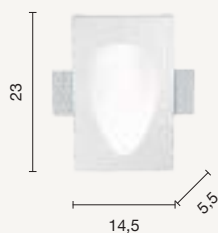

Faretto LED da incasso a luce indiretta, in gesso verniciabile.
LED recessed spotlight with indirect light, in paintable plaster.

colore montatura
frame color

☐ bianco
white

faretto
spotlight

FT.LISCIO/B.CO

power: 1W LED
voltage: 220-230V
light temperature: 3000K
nominal lumens: 100LM
actual lumens: 90LM