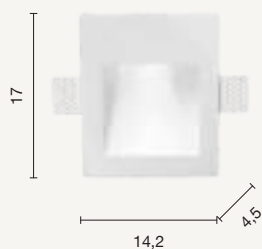

**Faretto LED da incasso a luce indiretta,
in gesso verniciabile.**

LED recessed spotlight with indirect light,
in paintable plaster.

colore montatura
frame color

☐ bianco
white

faretto
spotlight

FT.FUNKY/B.CO

power: 1W LED
voltage: 220-230V
light temperature: 3000K
nominal lumens: 100LM
actual lumens: 90LM