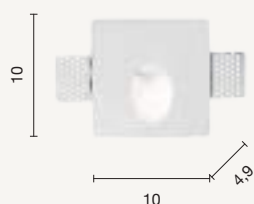

MINIMAL

Valzer

**Faretto LED da incasso a luce indiretta,
in gesso verniciabile.**

LED recessed spotlight with indirect light,
in paintable plaster.

colore montatura
frame color

bianco
white

faretto
spotlight