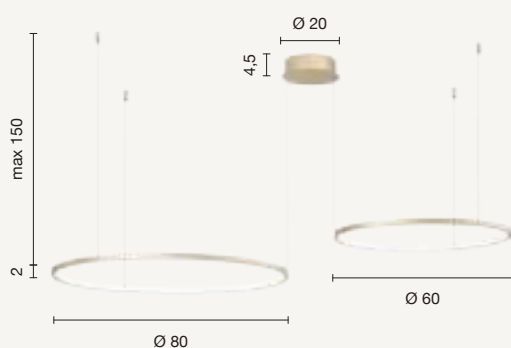

sospensione
suspension

SO.SOEL/2-BIANCO
SO.SOEL/2-ORO

power: 28+38W (66W)
voltage: 220-230V
light temperature:
BIANCO 3000-4000K CCT
ORO 3000K
nominal lumens: 6600LM
effective lumens: 3960LM
dimmer: