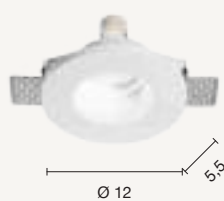

Faretto da incasso in gesso verniciabile.
Recessed spotlight in paintable plaster.

colore montatura
frame color

☐ bianco
white

faretto
spotlight
FT.JAZZ/GR-B.CO
power: 1 x GU10
voltage: 220-230V