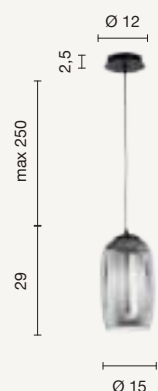

sospensione
suspension

SO.BONNIE/3-TRASP
SO.BONNIE/3-FUME
SO.BONNIE/3-AMBRA
SO.BONNIE/3-VERDE

power: 1 x E27
voltage: 220-230V