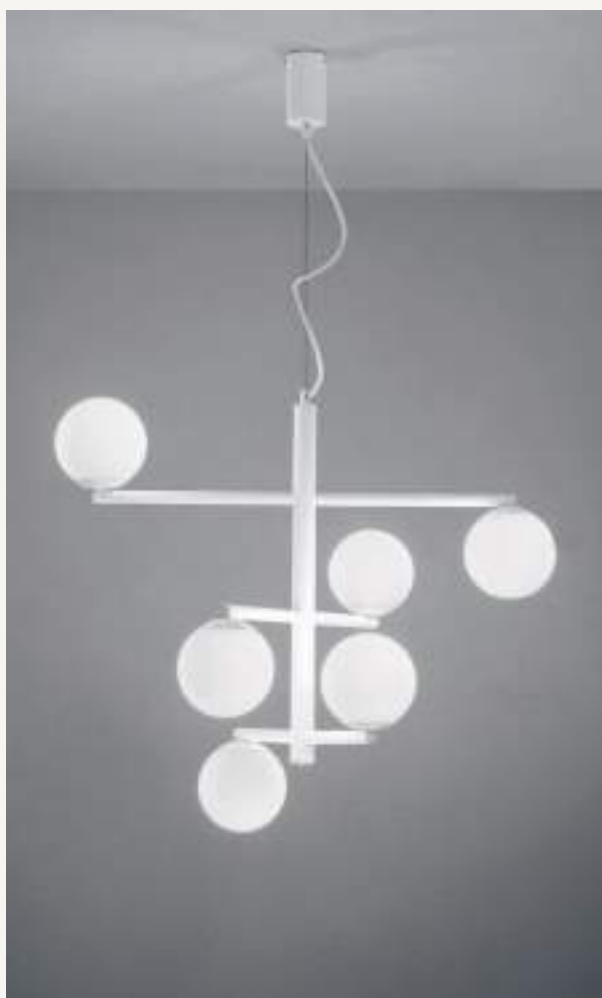

Sospensione con lampadine E14 con LED integrato.
Struttura in metallo con diffusori in vetro soffiato.
Cavetti regolabili in altezza. Disponibile in diverse
varianti di colore.

Suspension with E14 bulbs and integrated LED.

Metal structure with blown glass diffusers.

Height adjustable cables. Available in different colours.

colore montatura e vetri
frame and glass color

	bianco white	bianco white
	oro gold	bianco white
	nero black	fumè smoky

sospensione
suspension

SO.GIZAH/B.CO
SO.GIZAH/ORO
SO.GIZAH/NERO

power: 6 x E14 + 5W LED (420LM)
voltage: 220-230V