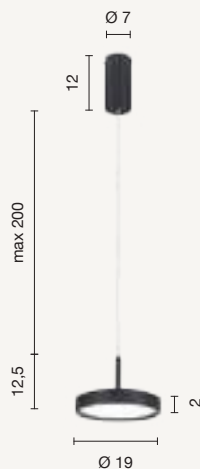

Nina

colore montatura
frame color

oro
gold

nero
black

Collezione LED in metallo verniciato, disponibile nella versione singola o in multipli. Vetri acquistabili separatamente, applicabili nella fase di montaggio e installazione. Cavetti regolabili in lunghezza.

Painted metal LED collection, available in single or multiple elements versions. Glasses can be purchased separately, applicable during assembly and installation. Length-adjustable cables.

sospensione
suspension

SO.NINA/ORO
SO.NINA/NERO

compatibile con vetro GAMMA
compatible with GAMMA glass

power: 8,5W
voltage: 220-230V
light temperature: 3000K
nominal lumens: 850LM
effective lumens: 510LM
dimmer: N/A

Nina optional

colori vetri
glass colours

trasparente
transparent

ottanio
octane

verde
green

ambra
amber

Vetro GAMMA disponibile
solo per sospensione singola
GAMMA glass available only
with single suspension