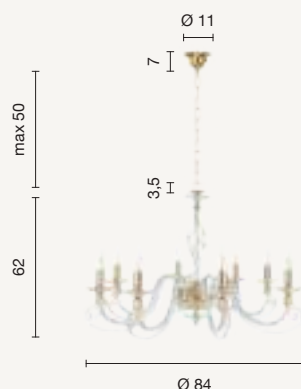

lampadario
chandelier

LP.1306/8-BCO
LP.1306/8-CR
LP.1306/8-OTT
LP.1306/8-FUME

LP.1306/8
power: 8 x E14
voltage: 220-230V