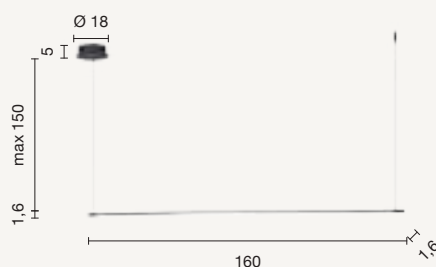

sospensione
suspension

SO.GENIUS/160-ORO
SO.GENIUS/160-NERO

power: 28W
voltage: 220-230V
light temperature: 3000K
nominal lumens: 2800LM
effective lumens: 1420LM
dimmer: