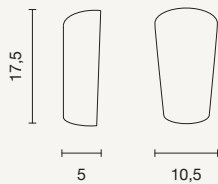

Applique a LED da esterno in alluminio verniciato con diffusore in policarbonato. Doppia emissione luminosa. Disponibile in diversi colori.
LED outdoor wall lamp in painting aluminum with polycarbonate diffuser. Double light emission. Available in different colours.

colore montatura
frame color

- bianco
  white
- silver
  silver
- nero
  black

applique
wall lamp

AP.PIC/B.CO
AP.PIC/SILVER
AP.PIC/NERO

power: 11W
voltage: 220-230V
light temperature: 4000K
nominal lumens: 1050LM
actuals lumens: 630LM

applique biemissione
double emission wall lamp

Beam
90°

IP65

30.000

0,001 m³

0,5 kg