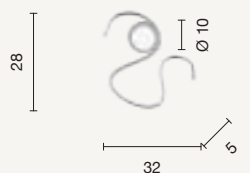

applique
wall lamp

AP.SNAKE/SILVER
AP.SNAKE/ORO

power: 12W
voltage: 220-230V
light temperature: 3000K
nominal lumens: 1200LM
actual lumens: 720LM
dimmer: N/A

LED

Twist

Collezione LED in metallo
verniciato.
Disponibile in due colori.
LED collection in painted metal.
Available in two colours.