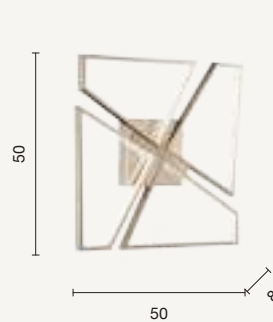

Plafoniera LED con struttura metallica e diffusore polimerico. Dimmerabile. Disponibile in diversi colori.
LED ceiling light with structure in painted metal and polymer diffuser. Dimmable. Available in different colours.

colore montatura
frame color

- bianco
  white
- oro
  gold

plafoniera
ceiling light

PL.SQUARE/GR-B.CO
PL.SQUARE/GR-ORO

power: 43W
voltage: 220-230V
light temperature: 3000K
nominal lumens: 4200LM
actual lumens: 2100LM
dimmer: