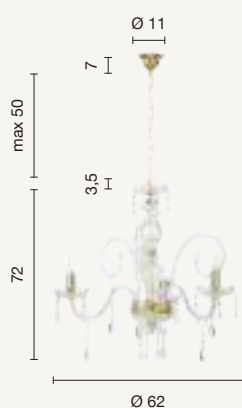

lampadario
chandelier

LP.MT/3T4

power: 3 x E14
voltage: 220-230V