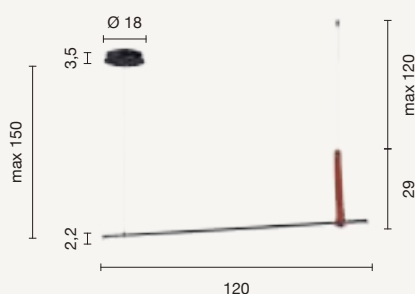

sospensione
suspension

SO.REGOLI/110

power: 20W
voltage: 220-230V
light temperature: 3000K
nominal lumens: 2000LM
effective lumens: 1110LM
dimmer: