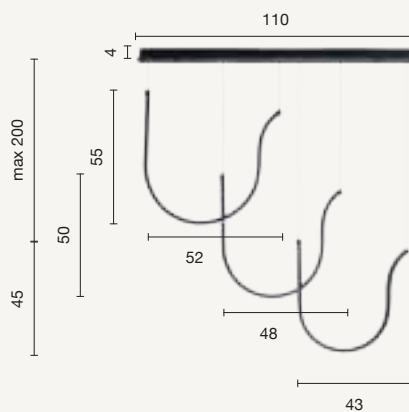

sospensione
suspension

SO.ARQUA/3R-ORO
SO.ARQUA/3R-NERO

power: 108W
voltage: 220-230V
light temperature: 3000K
nominal lumens: 10.900LM
effective lumens: 6540LM
dimmer: