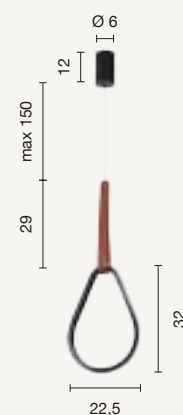

sospensione
suspension

SO.REGOLI/DROP

power: 12W
voltage: 220-230V
light temperature: 3000K
nominal lumens: 1200LM
effective lumens: 600LM
dimmer: