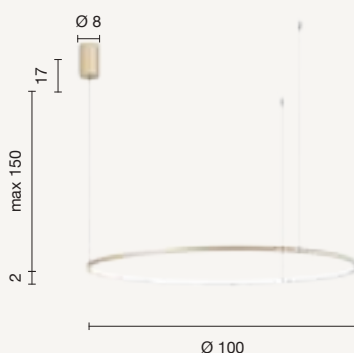

sospensione
suspension

SO.SOEL/100-BIANCO
SO.SOEL/100-ORO

power: 47W
voltage: 220-230V
light temperature:
BIANCO 3000-4000K CCT
ORO 3000K
nominal lumens: 4700LM
effective lumens: 2820LM
dimmer: