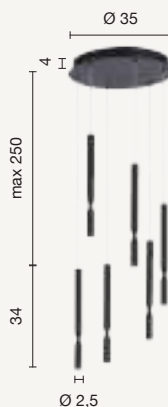

sospensione
suspension

SO.TUBIC/6-BCO.ORO
SO.TUBIC/6-ORO
SO.TUBIC/6-NERO

power: 6 x 7W
voltage: 220-230V
light temperature: 3000K
nominal lumens: 4600LM
effective lumens: 2760LM
dimmer: