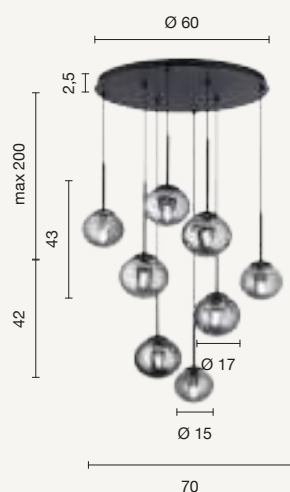

sospensione
suspension
SO.JEWEL/8-ORO
SO.JEWEL/8-NERO
power: 8 x E14
voltage: 220-230V