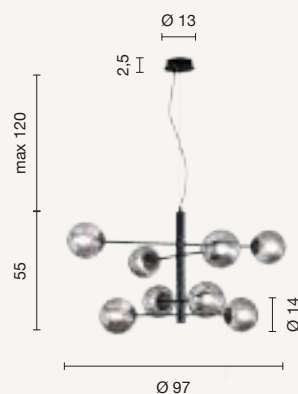

sospensione
suspension

SO.ELISEO/8-NERO
SO.ELISEO/8-ORO

power: 8 x E14
voltage: 220-230V