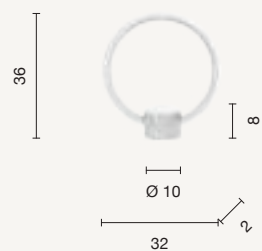

lumetto
table lamp

LT.OMEGA/B.CO
LT.OMEGA/ORO
LT.OMEGA/NERO

power: 18W
voltage: 220-230V
light temperature:
ORO e NERO 3000K
BIANCO CCT System 3000K - 4000K
nominal lumens: 1800LM
actual lumens: 900LM
dimmer: TOUCH