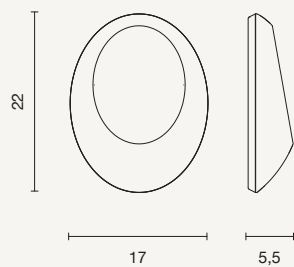

Applique LED per esterni in alluminio con diffusore in policarbonato.
Disponibile in due colori: Silver, Nero.
Aluminum outdoor LED wall lamp with polycarbonate diffuser.
Available in two colours: Silver, Black.

colore montatura
frame color

- silver
  silver
- nero
  black

applique
wall lamp

AP.SHELL/SILVER
AP.SHELL/NERO

power: 13W LED
voltage: 220-230V
light temperature: 4000K
nominal lumens: 1200LM
actual lumens: 630LM

- **applique monoemissione**
  single emission wall lamp
- **Beam**
  360°
- IP65
- 30.000
- 0,005 m³
- 1 kg