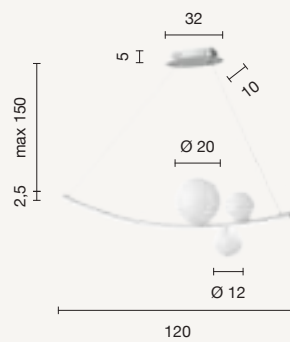

Sospensione a LED in metallo verniciato e vetro soffiato.
Cavetti regolabili in lunghezza. Disponibile in due colori.
LED suspension in painted metal and blown glass.
Length adjustable cables. Available in two colours.

Altalena

colore montatura e vetro
frame and glass color

	bianco white	bianco white
	oro gold	bianco white

sospensione
suspension

SO.ALTALENA/B.CO
SO.ALTALENA/ORO
SO.ALTALENA/ORO4000

power: 48W
voltage: 220-230V
light temperature:
BIANCO 3000K
ORO 3000K; 4000K
nominal lumens: 4200LM
actual lumens: 2947LM
dimmer: