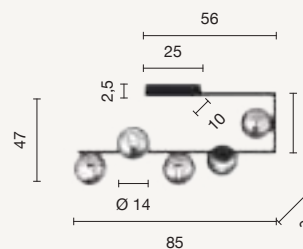

plafoniera
ceiling light

PL.MONILE/5-NERO
PL.MONILE/5-ORO

power: 5 x E14
voltage: 220-230V