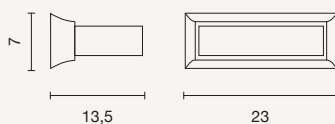

Applique a LED da esterno in alluminio verniciato con diffusore in policarbonato. Doppia emissione luminosa. Disponibile in diversi colori.
LED outdoor wall lamp in painted aluminum with polycarbonate diffuser. Double light emission. Available in different colours.

colore montatura
frame color

- **bianco**
  white
- **silver**
  silver
- **nero**
  black

applique
wall lamp

AP.NIC/B.CO
AP.NIC/SILVER
AP.NIC/NERO

power: 13W LED
voltage: 220-230V
light temperature: 4000K
nominal lumens: 1200LM
actuals lumens: 916LM

applique biemissione
double emission wall lamp

Beam
258°

IP65

30.000

0,003 m³

1 kg