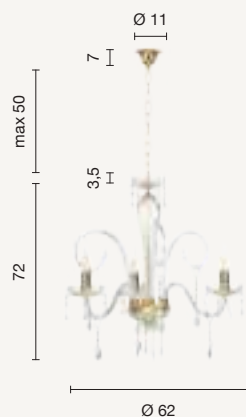

lampadario
chandelier

LP.MT/3L6PAST

power: 3 x E14
voltage: 220-230V