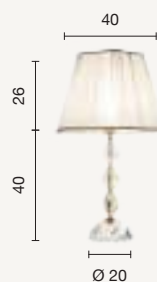

power: 2 x E14
voltage: 220-230V

applique
wall lamp

AP.BRIGIDA/1

power: 1 x E14
voltage: 220-230V

lumetto
table lamp
LT.BRIGIDA/1
power: 1 x E14
voltage: 220-230V

paralume
lampshade
TC.3055D25

lume grande
large table lamp
LG.BRIGIDA/1
power: 1 x E27
voltage: 220-230V