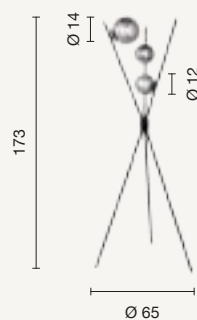

Piantana in metallo verniciato e vetro soffiato.
Disponibile in diversi colori.
Floor lamp in painted metal and blown glass.
Available in different colours.

Corolla

colore montatura e vetri
frame and glass color

	bianco white	bianco white
	oro gold	bianco white
	nero black	fumè smoky

piantana
floor lamp

PT.COROLLA/B.CO
PT.COROLLA/ORO
PT.COROLLA/NERO

power: 3 x E14
voltage: 220-230V