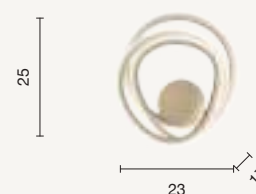

applique
wall lamp

AP.GOLDEN/ORO

power: 23W
voltage: 220-230V
light temperature: 3000K
nominal lumens: 2300LM
actual lumens: 1250LM
dimmer: N/A