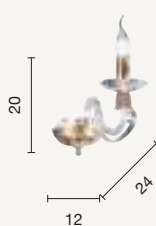

applique
wall lamp

AP.1306/1-BCO
AP.1306/1-CR
AP.1306/1-OTT
AP.1306/1-FUME

AP.1306/1
power: 1 x E14
voltage: 220-230V