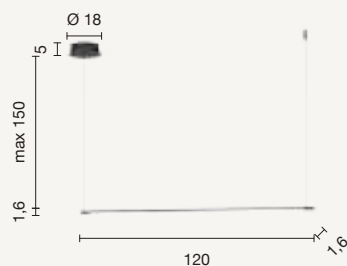

sospensione
suspension

SO.GENIUS/120-ORO
SO.GENIUS/120-NERO

power: 20W
voltage: 220-230V
light temperature: 3000K
nominal lumens: 2000LM
effective lumens: 1030LM
dimmer: