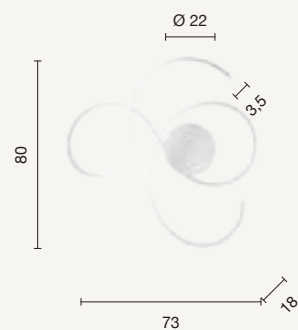

Collezione LED in metallo
verniciato.
Disponibile in due colori.
LED collection in painted metal.
Available in two colours.

Twist

colore montatura
frame color

- bianco
  white
- silver
  silver

plafoniera
ceiling light

PL.TWIST/B.CO-GR
PL.TWIST/SILVER-GR

power: 57W
voltage: 220-230V
light temperature: 3000K
nominal lumens: 5500LM
actual lumens: 2750LM
dimmer: