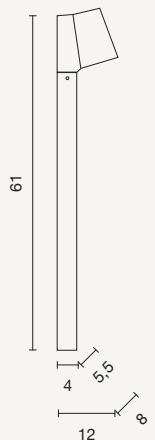

paletto
bollard

PLT.OWEN/SILVER
PLT.OWEN/MARRONE

power: 6W LED
voltage: 220-230V
light temperature: 4000K
nominal lumens: 600LM
actuals lumens: 380LM

paletto
bollard

Beam
90°

IP44

30.000

0,06 m³

1 kg