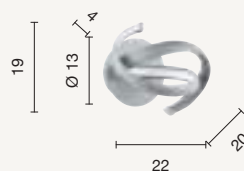

applique
wall lamp

AP.LUMEN

power: 10W
voltage: 220-230V
light temperature: 3000K
nominal lumens: 1000LM
actual lumens: 503LM
dimmer: N/A