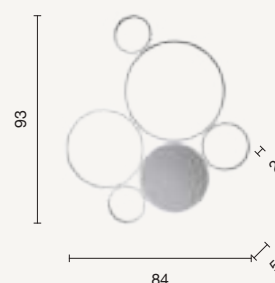

colore montatura
frame color

silver
silver

oro
gold

Pois

sospensione
suspension

SO.POIS/SILVER
SO.POIS/SILVER4000K
SO.POIS/ORO
SO.POIS/ORO4000K

power: 60W
voltage: 220-230V
light temperature:
3000K; 4000K
nominal lumens: 5980LM
actual lumens: 3296LM
dimmer: