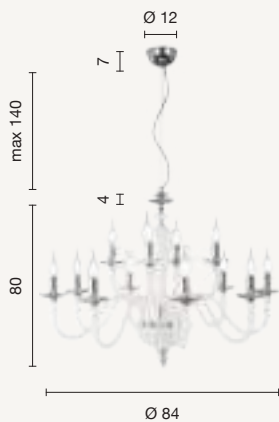

Collezione in vetro lavorato a mano bianco satinato. Dettagli in cristallo ottico. Finiture in metallo cromato. Cavetti in acciaio regolabili in altezza.

Collection in handmade glass in matt white colour. Details in optical crystal. Chrome metal finish. Steel cables adjustable in height. Height adjustable cables.

Debussy

colore montatura e cristalli
frame and crystals color

cromo bianco
chrome white

cromo ottanio
chrome octane

cromo fumè
chrome smoky

oro trasparente
gold clear

oro borgogna
gold burgundy

lampadario
chandelier

LP.DEBUSSY/12
LP.DEBUSSY/12-OTT
LP.DEBUSSY/12-FUME

LP.DEBUSSY/12-ORO
LP.DEBUSSY/12-BGN

power: 12 x E14
voltage: 220-230V