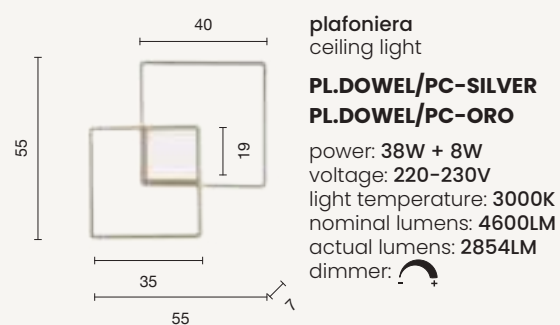

Collezione LED in metallo verniciato.
Disponibile in due colori.
LED collection in painted metal.
Available in two colours.

Dowel

colore montatura
frame color

- silver
  silver
- oro
  gold