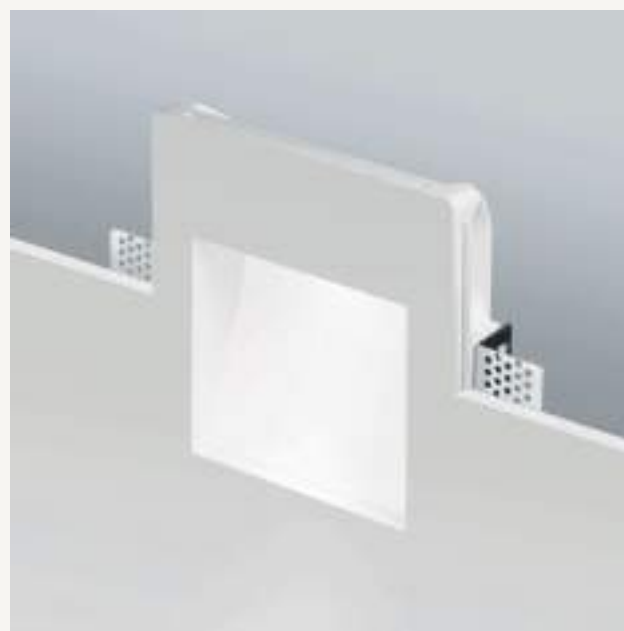

MINIMAL

Valzer

**Faretto LED da incasso a luce indiretta,
in gesso verniciabile.**

LED recessed spotlight with indirect light,
in paintable plaster.

colore montatura
frame color

bianco
white

faretto
spotlight