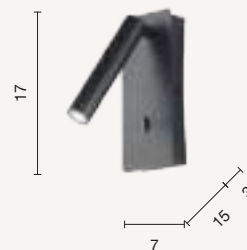

**Applique in metallo con sorgente luminosa
direzionale a LED e con presa USB.**
Metal wall lamp with directional LED and
with USB socket.

Telescope

colore montatura
frame color

1. ☐ bianco
   white
2. ☐ nero
   black

applique
wall lamp

AP.TELESCOPE/B.CO
AP.TELESCOPE/NERO

power: 3W
voltage: 220-230V
light temperature: 3000K
nominal lumens: 300LM
actual lumens: 270LM
dimmer: N/A