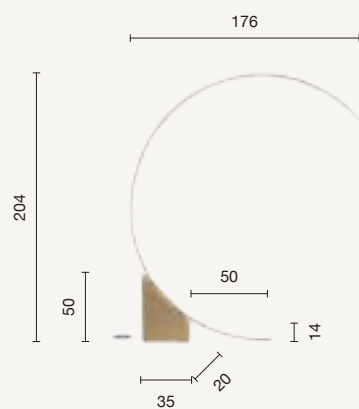

Rune

Piantana LED in metallo verniciato, dimmerabile. Disponibile in due colori combinabili con la base in tinta oppure con la base in marmo ceppo di grè.
Painted metal LED floor lamp, dimmable.
Available in two colours that can be combined with the matching base or with the ceppo di grè marble base.

colore montatura e base
frame and base color

	oro gold	base oro gold base
	nero black	base nero black base

	oro gold	base in ceppo di grè base in ceppo di grè
	nero black	base in ceppo di grè base in ceppo di grè

piantana
floor lamp

PT.RUNE/ORO
PT.RUNE/NERO

power: 35W
voltage: 220-230V
light temperature: 3000K
nominal lumens: 2875LM
effective lumens: 1440LM
dimmer: