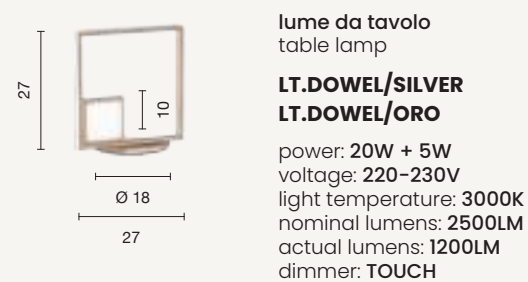

Collezione LED in metallo verniciato.
Disponibile in due colori.
LED collection in painted metal.
Available in two colours.

Dowel

colore montatura
frame color

- silver
  silver
- oro
  gold