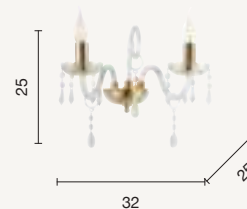

applique
wall lamp

AP.MT/2L6

power: 2 x E14
voltage: 220-230V