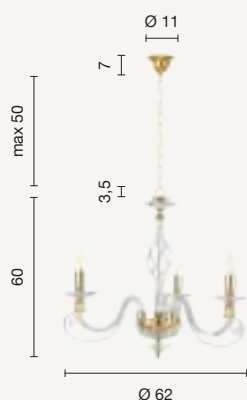

lampadario
chandelier

LP.1306/3-BCO
LP.1306/3-CR
LP.1306/3-OTT
LP.1306/3-FUME

LP.1306/3
power: 3 x E14
voltage: 220-230V