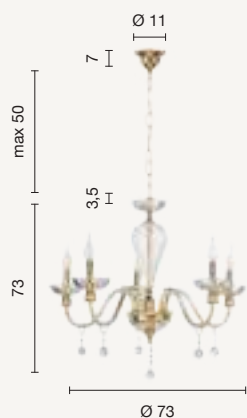

lampadario
chandelier

LP.ROXANNE/5

power: 5 x E14
voltage: 220-230V