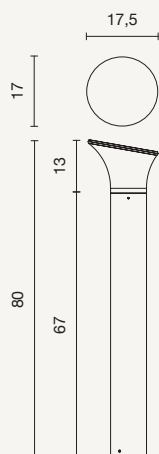

paletto
bollard

PLT.ARES/80-SILVER
PLT.ARES/80-NERO

power: 1 x E27
voltage: 220-230V

paletto
bollard

IP54

0,023 m³

1,8 kg