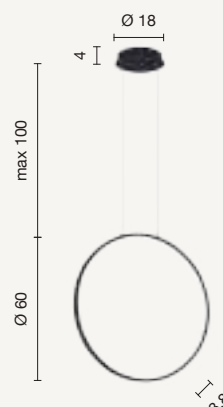

sospensione
suspension

SO.NOVA/V-60ORO
SO.NOVA/V-60NERO

power: 28W
voltage: 220-230V
light temperature: 3000K
nominal lumens: 2800LM
effective lumens: 1680LM
dimmer: