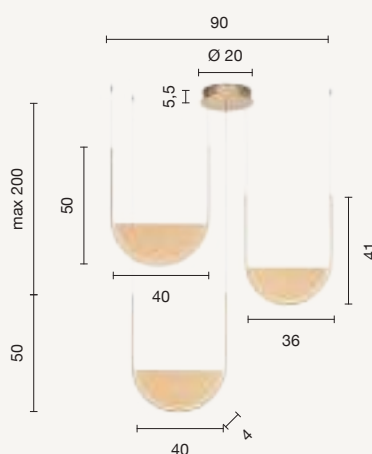

sospensione
suspension

SO.LOTUS/3-ORO
SO.LOTUS/3-NERO

power: 108W
voltage: 220-230V
light temperature: 3000K
nominal lumens: 10.800LM
effective lumens: 6540LM
dimmer: