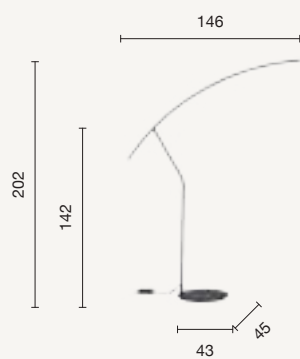

piantana
floor lamp

PT.FOLAGA/B.CO
PT.FOLAGA/ORO
PT.FOLAGA/NERO

power: 30W
voltage: 220-230V
light temperature: 3000K
nominal lumens: 2450LM
effective lumens: 1230LM
dimmer: