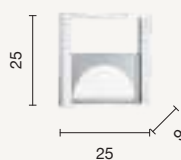

applique
wall lamp

AP.ART/SILVER

power: 20W
voltage: 220-230V
light temperature:
CCT SYSTEM 3000K - 4000K
nominal lumens: 2000LM
actual lumens: 1030LM
dimmer: