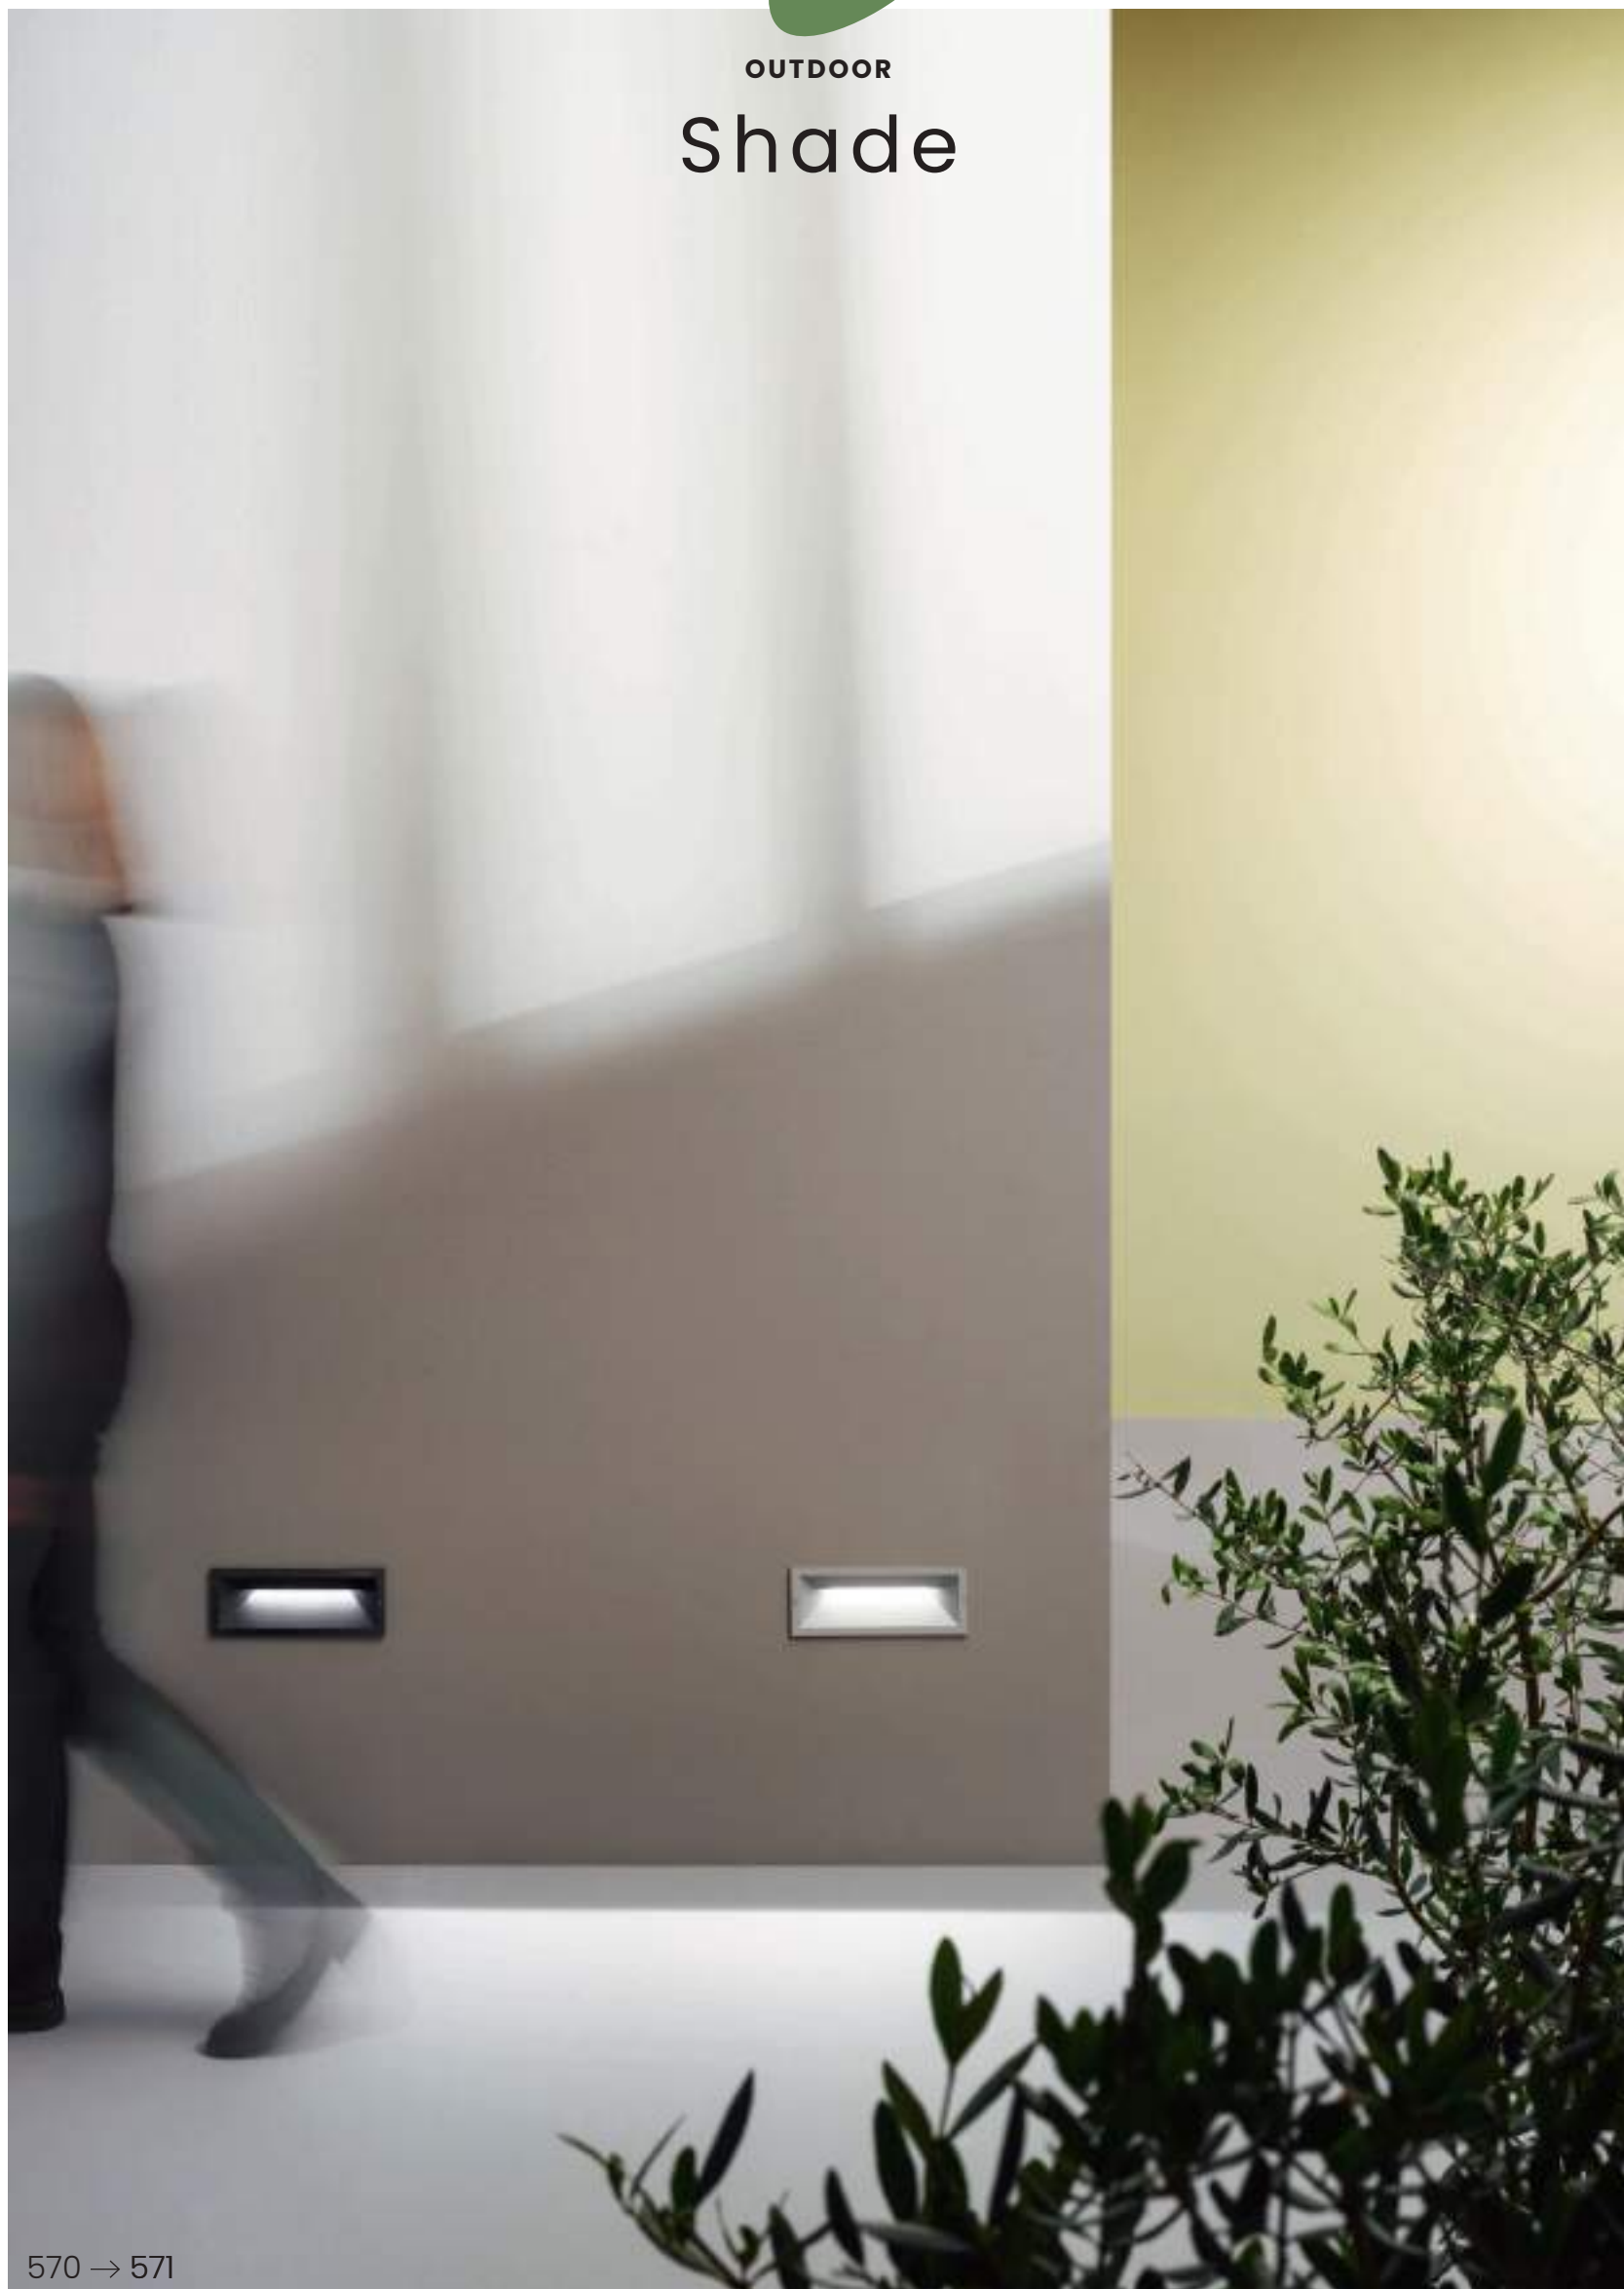

SPOT.GOA

power: 1 x GU10
voltage: 220-230V

spot monoemissione
single emission spot

IP65

0,003 m³

0,4 kg

OUTDOOR

Shade