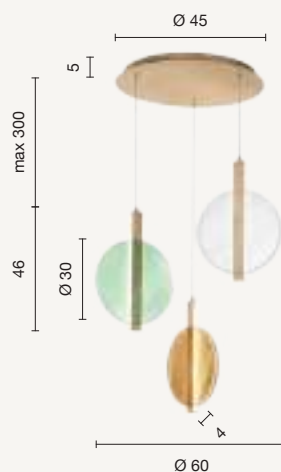

sospensione
suspension

MULTICOLOR

SO.JUIS/3

power: 56W
voltage: 220-230V
light temperature: 3000K
nominal lumens: 5535LM
effective lumens: 3360LM
dimmer: