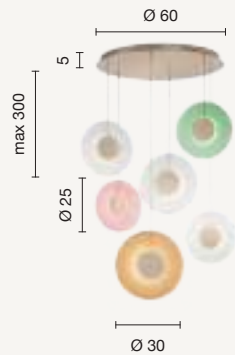

sospensione
suspension

MULTICOLOR

SO.CANDY/6

power: 40W
voltage: 220-230V
light temperature: 3000K
nominal lumens: 4000LM
effective lumens: 2420LM
dimmer: