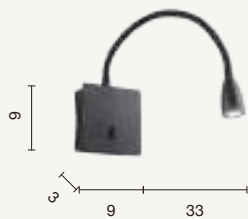

Applique in metallo con LED direzionale da 3W.
Metal wall lamp with 3W directional LED.

Fall

colore montatura
frame color

☐ bianco
white

☐ nero
black

applique
wall lamp

AP.FALL/BIANCO
AP.FALL/NERO

power: 3W
voltage: 220-230V
light temperature: 3000K
nominal lumens: 300LM
actual lumens: 270LM
dimmer: N/A