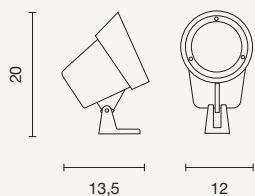

Spot per esterni, a pavimento o a picchetto, struttura in alluminio, diffusore in vetro, deflettore frontale in plastica.

Spot for outdoor, on the floor or on the stake, aluminum frame, glass diffuser and plastic front deflector.

colore montatura
frame color

- marrone
  brown
- nero
  black

spot
spot

SPOT.GURU/MARR
SPOT.GURU/NERO

power: 1 x GU10
voltage: 220-230V

spot monoemissione
single emission spot

IP65

0,003 m³

0,4 kg