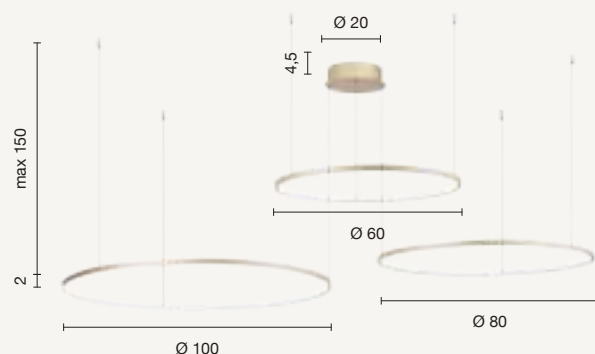

sospensione
suspension

SO.SOEL/3-BIANCO
SO.SOEL/3-ORO

power: 28+38+47W (103W)
voltage: 220-230V
light temperature:
BIANCO 3000-4000K CCT
ORO 3000K
nominal lumens: 11.200LM
effective lumens: 6720LM
dimmer: