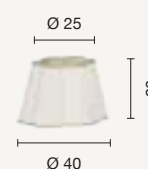

power: 2 x E14
voltage: 220-230V

applique
wall lamp

AP.BRIGIDA/1

power: 1 x E14
voltage: 220-230V

lumetto
table lamp
LT.BRIGIDA/1
power: 1 x E14
voltage: 220-230V

paralume
lampshade
TC.3055D25

lume grande
large table lamp
LG.BRIGIDA/1
power: 1 x E27
voltage: 220-230V