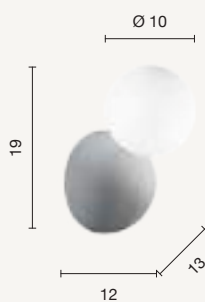

applique
wall lamp

AP.ROCK/B.CO
AP.ROCK/ROSSO
AP.ROCK/CEMENTO
power: 1 x G9
voltage: 220-230V