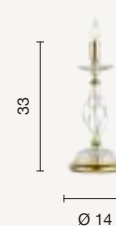

applique
wall lamp

LT.1306/SP-BCO
LT.1306/SP-CR
LT.1306/SP-OTT
LT.1306/SP-FUME

LT.1306/SP
power: 1 x E14
voltage: 220-230V