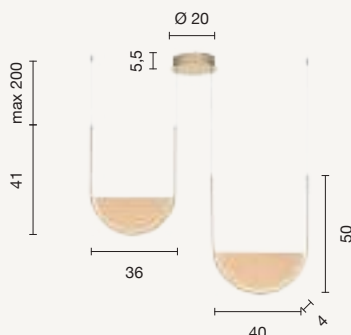

sospensione
suspension

SO.LOTUS/2-ORO
SO.LOTUS/2-NERO

power: 55W
voltage: 220-230V
light temperature: 3000K
nominal lumens: 5400LM
effective lumens: 3240LM
dimmer: