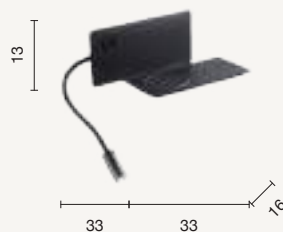

applique
wall lamp

DX
AP.FLAT/D-BIANCO
AP.FLAT/D-NERO

SX
AP.FLAT/S-BIANCO
AP.FLAT/S-NERO

power: 6W + 3W LED
voltage: 220-230V
light temperature: 3000K
nominal lumens: 900LM
actual lumens: 790LM
dimmer: N/A