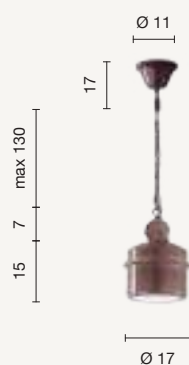

Disponibile in diversi colori.

Glazed ceramic suspension. Painted metal frame. Height adjustable. Available in different colours.

Oil

colore montatura e ceramica
frame and ceramic color

	marrone brown	bordeaux bordeaux
	marrone brown	fango mud
	marrone brown	ottanio octane
	marrone brown	tortora dove gray