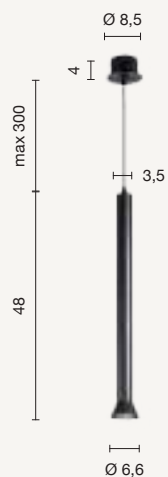

sospensione
suspension

SO.LILA/GR-BIANCO
SO.LILA/GR-ORO
SO.LILA/GR-NERO
power: 1 x GU10
voltage: 220-230V