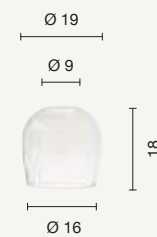

ALFA/PC-TRASP

ALFA/PC-OTTANIO

ALFA/PC-VERDE

ALFA/PC-AMBRA

ALFA/PC-FUMÉ

Vetro ALFA medio
ALFA medium glass