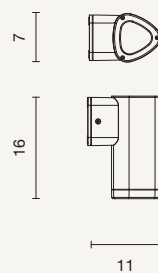

Applique per esterni in alluminio con diffusore in vetro. Disponibile in due colori: Silver, Nero.

Aluminum outdoor wall lamp with diffuser in glass. Available in two colours: Silver, Black.

Rav

colore montatura
frame color

- silver
  silver
- nero
  black

applique
wall lamp

AP.RAV/SILVER
AP.RAV/NERO

power: 1 x GU10
voltage: 220-230V

applique monoemissione
single emission wall lamp

IP54

0,002 m³

0,5 kg