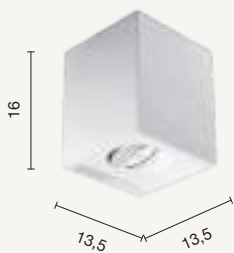

Faretto da soffitto in gesso verniciabile.
Paintable plaster ceiling spotlight.

colore montatura
frame color

☐ **bianco**
white

faretto
spotlight

PL.SIRTA/B.CO

power: 1 x GU10
voltage: 220-230V