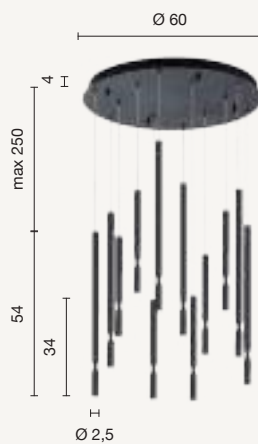

sospensione
suspension

SO.TUBIC/12-BCO.ORO
SO.TUBIC/12-ORO
SO.TUBIC/12-NERO

power: 12 x 7W
voltage: 220-230V
light temperature: 3000K
nominal lumens: 8400LM
effective lumens: 4920LM
dimmer: