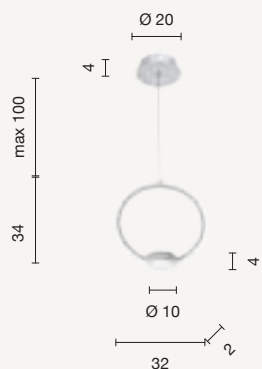

sospensione
suspension

SO.OMEGA/PC-B.CO
SO.OMEGA/PC-ORO
SO.OMEGA/PC-NERO

power: 20W
voltage: 220-230V
light temperature:
ORO e NERO 3000K
BIANCO CCT System 3000K - 4000K
nominal lumens: 2000LM
actual lumens: 1200LM
dimmer: