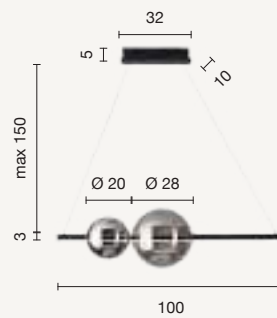

sospensione
suspension

SO.FUFI/NERO
SO.FUFI/NERO-4000K

power: 40W
voltage: 220-230V
light temperature: 3000K; 4000K
nominal lumens: 4000LM
actual lumens: 1980LM
dimmer: