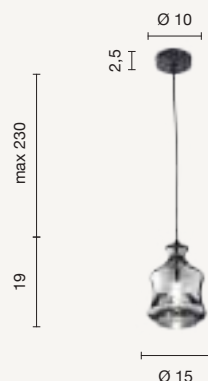

Collezione modulare basata su tre forme di vetro soffiato. Compatibile con le nostre basi per soffitto ed accessori fermacavo che consentono di creare soluzioni personalizzate. Montatura metallica nera. Cavi regolabili.

Modular collection based on three shape of blow glass. Compatible with our ceiling bases and cable clamp accessories, which allow you to create customized solutions. Black metal frame, adjustable cables.

colore montatura, vetri e filo
frame, glass and wire colours

	nero black	vetro ambra con filo nero amber glass with black wire
	nero black	vetro fumé con filo nero smoky glass with black wire

Scopri le soluzioni personalizzabili con le nostre basi per sospensioni multiple a pagina 232

Discover our customisable solutions with our bases for multiple suspensions on page 232

sospensione
suspension

SO.PIN/A-AMBRA
SO.PIN/A-FUME

power: 1 x E14
voltage: 220-230V