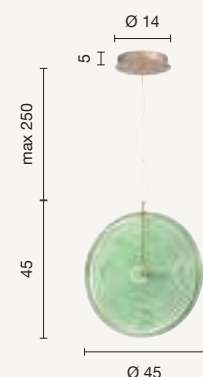

sospensione
suspension

SO.JOKEY/PC-TRASP
SO.JOKEY/PC-VERDE
SO.JOKEY/PC-ROSA
SO.JOKEY/PC-AMBRA

power: 13W
voltage: 220-230V
light temperature: 3000K
nominal lumens: 1300LM
effective lumens: 720LM
dimmer: N/A

applique
wall lamp

AP.JOKEY/TRASP
AP.JOKEY/VERDE
AP.JOKEY/ROSA
AP.JOKEY/AMBRA

power: 10W
voltage: 220-230V
light temperature: 3000K
nominal lumens: 1000LM
effective lumens: 600LM
dimmer: N/A