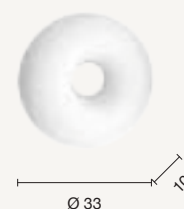

plafoniera
ceiling light

PL.DODI/33

power: 2 x E27
voltage: 220-230V