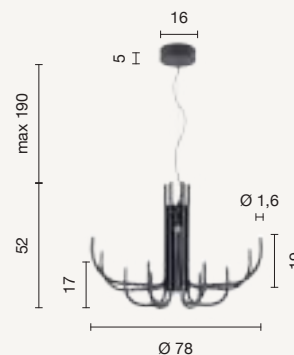

Sospensione LED in metallo verniciato a polvere,
composta da 12 braccetti LED più un LED centrale.

Cavetti regolabili in lunghezza.

Disponibile in diversi colori.

LED suspension in powder-coated metal, composed of
12 LED arms plus a central LED. Length adjustable cables.

Available in different colours

colore montatura
frame color

bianco
white

oro
gold

nero
black

Nouveau

sospensione
suspension

SO.NOUVEAU/B.CO
SO.NOUVEAU/ORO
SO.NOUVEAU/NERO

power: 3W x 12 + 10W (46W)
voltage: 220-230V
light temperature: 3000K
nominal lumens: 2350LM
actual lumens: 1433LM
dimmer: