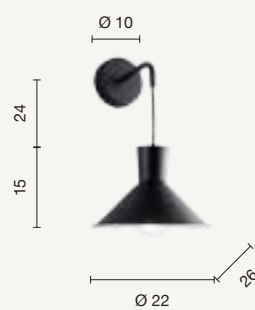

applique
wall lamp

AP.ELIO/B.CO
AP.ELIO/GIALLO
AP.ELIO/GRIGIO
AP.ELIO/NERO

power: 1 x E27
voltage: 220-230V