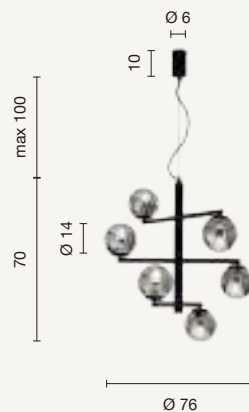

Sospensione con lampadine E14 con LED integrato.
Struttura in metallo con diffusori in vetro soffiato.
Cavetti regolabili in altezza. Disponibile in diverse
varianti di colore.

Suspension with E14 bulbs and integrated LED.

Metal structure with blown glass diffusers.

Height adjustable cables. Available in different colours.

colore montatura e vetri
frame and glass color

	bianco white	bianco white
	oro gold	bianco white
	nero black	fumè smoky

sospensione
suspension

SO.GIZAH/B.CO
SO.GIZAH/ORO
SO.GIZAH/NERO

power: 6 x E14 + 5W LED (420LM)
voltage: 220-230V