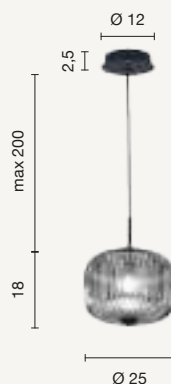

Odette

Sospensione in vetro soffiato millerighe. Struttura in metallo verniciato nero. Cavetti regolabili in lunghezza. Disponibile in diverse varianti di colore. Compatibile con le nostre basi per soffitto ed accessori fermacavo che consentono di creare soluzioni personalizzate.

Suspension in blown glass with extra-fine grooving. Painted metal black structure. Length adjustable cables. Available in different colours. Compatible with our ceiling bases and cable clamp accessories, which allow you to create customized solutions.

colore montatura, vetri e filo
frame, glass and wire colours

	nero black	vetro trasparente con filo nero transparent glass with black wire
	nero black	vetro ambra con filo nero amber glass with black wire
	nero black	vetro fumé con filo nero smoky glass with black wire

Scopri le soluzioni personalizzabili
con le nostre basi per sospensioni
multiple a pagina 232

Discover our customisable solutions
with our bases for multiple suspensions
on page 232

sospensione
suspension

SO.ODETTE/CLEAR
SO.ODETTE/AMBRA
SO.ODETTE/FUME

power: 1 x E14
voltage: 220-230V

Sospensione con tre vetri soffiati colorati
e montatura metallica color oro. Cavi regolabili
Suspension with three colored blown glasses
and gold colored metal frame. Adjustable cables.

colore montatura e vetri
frame and glass color

MULTICOLOR 	oro gold	trasparente / ambra / fumé transparent / amber / fumé