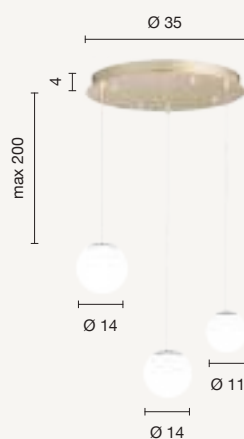

colore montatura
frame color

oro
gold

sospensione
suspension

SO.SANTOS/3

compatibile con 1 vetro ALFA piccolo
e 2 vetri ALFA medi
compatible with n° 1 small ALFA glass
and n° 2 medium ALFA glasses

power: 25W
voltage: 220-230V
light temperature: 3000K
nominal lumens: 2650LM
effective lumens: 1590LM
dimmer: N/A