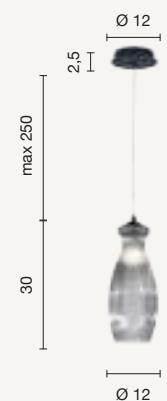

power: 1 x E14
 voltage: 220-230V

sospensione
 suspension

SO.MADAGASCAR/3-TR
SO.MADAGASCAR/3-AM
SO.MADAGASCAR/3-FM
SO.MADAGASCAR/3-OP
SO.MADAGASCAR/3-OT

power: 1 x E14
 voltage: 220-230V

CONTEMPORARY

Verve