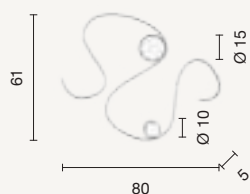

plafoniera
ceiling light

PL.SNAKE.80/SILVER
PL.SNAKE.80/ORO

power: 35W
voltage: 220-230V
light temperature: 3000K
nominal lumens: 3500LM
actual lumens: 1780LM
dimmer: