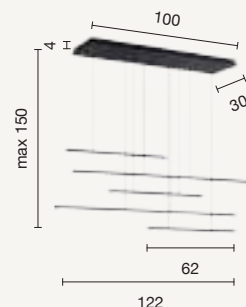

colore montatura
frame color

-  oro
gold
-  nero
black

Genius

sospensione
suspension

SO.GENIUS/V-ORO
SO.GENIUS/V-NERO

power: 10W
voltage: 220-230V
light temperature: 3000K
nominal lumens: 1000LM
effective lumens: 500LM
dimmer: 