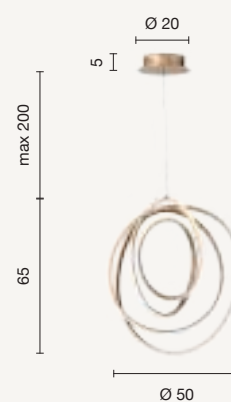

Golden

sospensione
suspension

SO.GOLDEN/50

power: 50W
voltage: 220-230V
light temperature: 3000K
nominal lumens: 4750LM
actual lumens: 2190LM
dimmer: