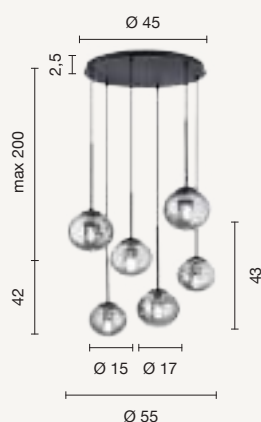

sospensione
suspension
SO.JEWEL/8-ORO
SO.JEWEL/8-NERO
power: 8 x E14
voltage: 220-230V

sospensione
suspension
SO.JEWEL/R-6ORO
SO.JEWEL/R-6NERO
power: 6 x E14
voltage: 220-230V