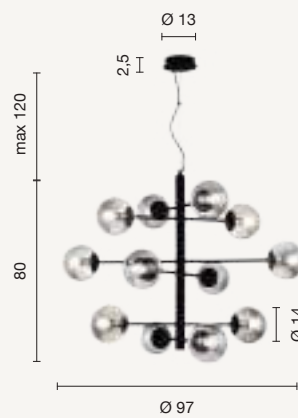

sospensione
suspension

SO.ELISEO/12-NERO
SO.ELISEO/12-ORO

power: 12 x E14
voltage: 220-230V