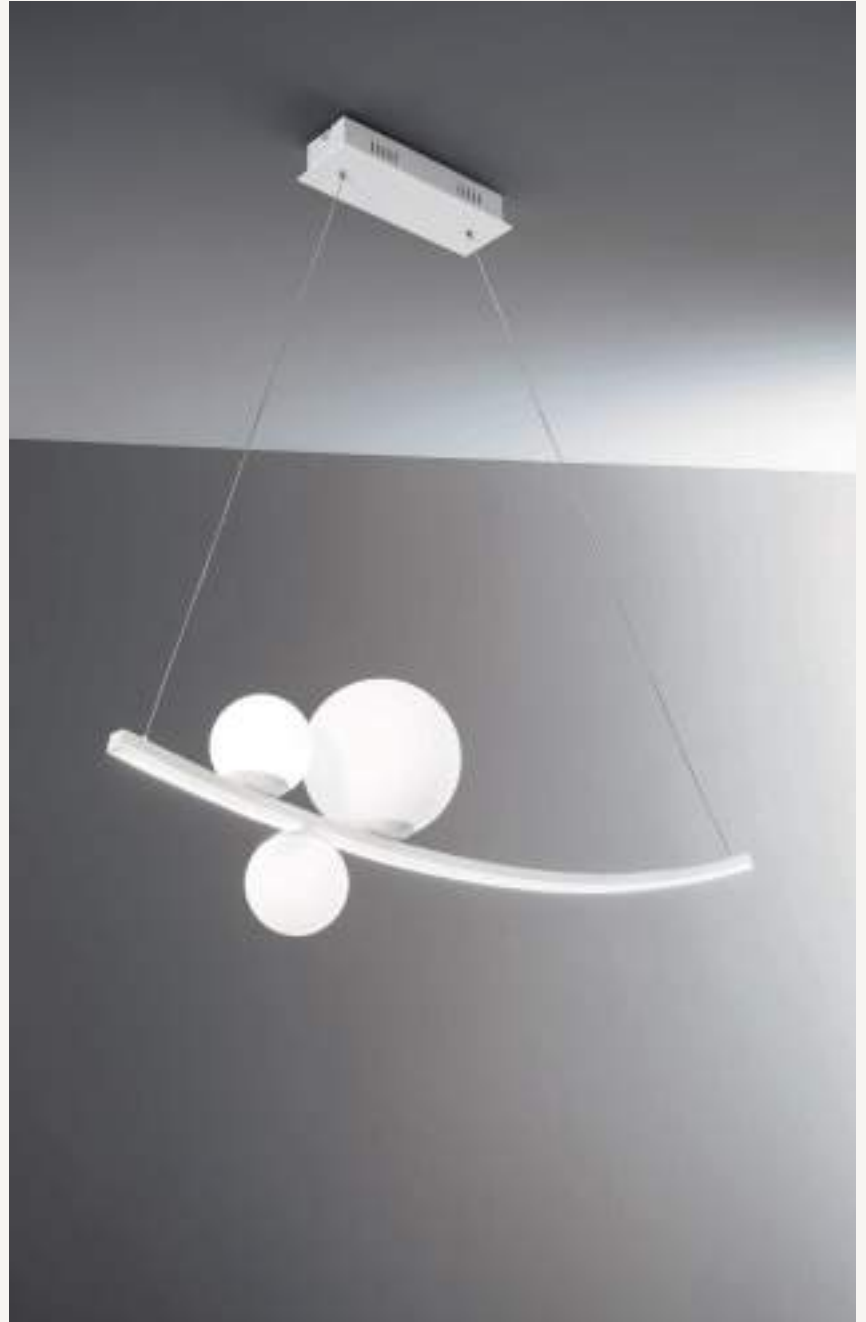

Sospensione a LED in metallo verniciato e vetro soffiato.
Cavetti regolabili in lunghezza. Disponibile in due colori.
LED suspension in painted metal and blown glass.
Length adjustable cables. Available in two colours.

Altalena

colore montatura e vetro
frame and glass color

	bianco white	bianco white
	oro gold	bianco white

sospensione
suspension

SO.ALTALENA/B.CO
SO.ALTALENA/ORO
SO.ALTALENA/ORO4000

power: 48W
voltage: 220-230V
light temperature:
BIANCO 3000K
ORO 3000K; 4000K
nominal lumens: 4200LM
actual lumens: 2947LM
dimmer: