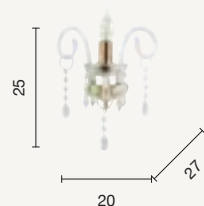

power: 5 x E14
voltage: 220-230V

lampadario
chandelier

LP.MT/3L6PAST

power: 3 x E14
voltage: 220-230V

applique
wall lamp

AP.MT/2L6

power: 2 x E14
voltage: 220-230V

applique
wall lamp