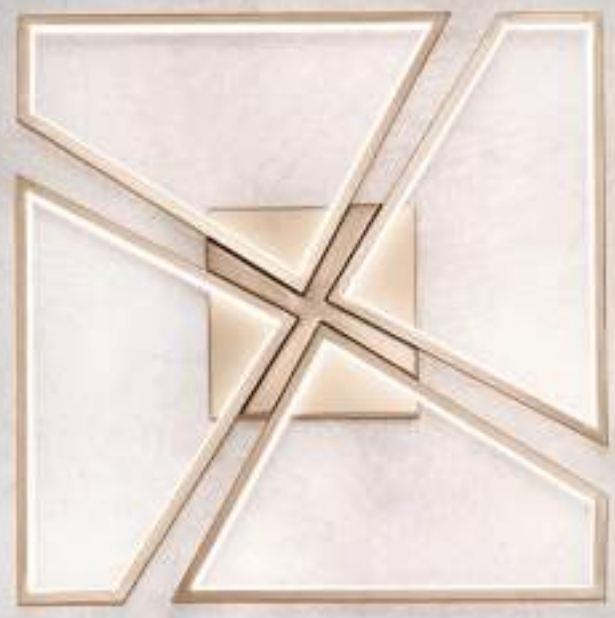

Dowel

colore montatura
frame color

- silver
silver
- oro
gold

LED

Square

Plafoniera LED con struttura metallica e diffusore polimerico. Dimmerabile. Disponibile in diversi colori.
LED ceiling light with structure in painted metal and polymer diffuser. Dimmable. Available in different colours.