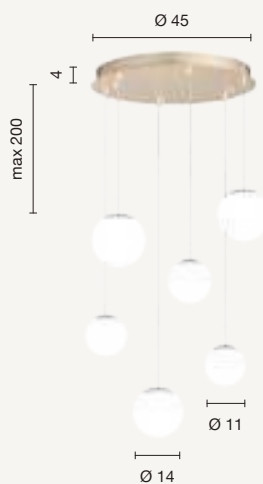

power: 25W
voltage: 220-230V
light temperature: 3000K
nominal lumens: 2650LM
effective lumens: 1590LM
dimmer: N/A

sospensione
suspension

SO.SANTOS/6

compatibile con 3 vetri ALFA piccolo
e 3 vetri ALFA medi
compatible with n° 3 small ALFA glasses
and n° 3 medium ALFA glasses