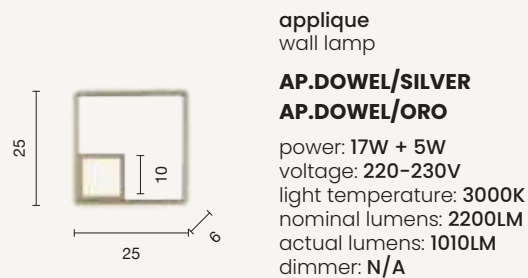

Collezione LED in metallo verniciato.
Disponibile in due colori.
LED collection in painted metal.
Available in two colours.

Dowel

colore montatura
frame color

- silver
  silver
- oro
  gold