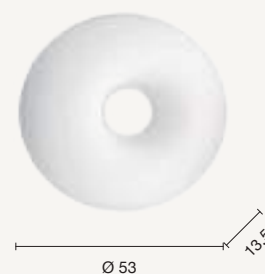

plafoniera
ceiling light

PL.DODI/53

power: 4 x E27
voltage: 220-230V