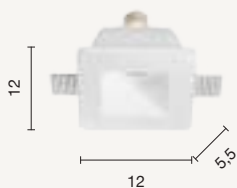

Rumba

Faretto da incasso in gesso verniciabile.
Recessed spotlight in paintable plaster.

colore montatura
frame color

 **bianco**
white

faretto
spotlight

FT.RUMBA/GR-B.CO

power: 1 x GU10
voltage: 220-230V

faretto
spotlight