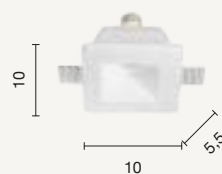

Rumba

Faretto da incasso in gesso verniciabile.
Recessed spotlight in paintable plaster.

colore montatura
frame color

 **bianco**
white

faretto
spotlight

FT.RUMBA/GR-B.CO

power: 1 x GU10
voltage: 220-230V

faretto
spotlight