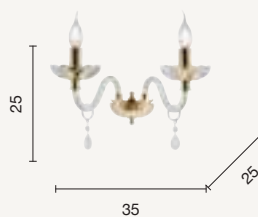

applique
wall lamp

AP.BRIGIDA/2

power: 2 x E14
voltage: 220-230V