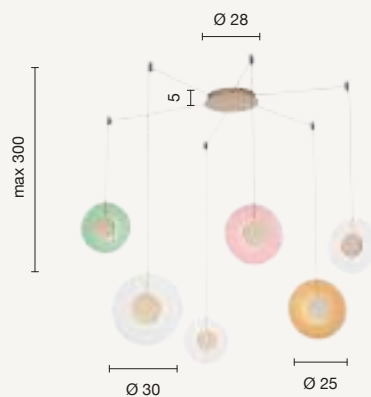

sospensione
suspension

MULTICOLOR

SO.CANDY/RG.6

power: 40W
voltage: 220-230V
light temperature: 3000K
nominal lumens: 4000LM
effective lumens: 2420LM
dimmer: