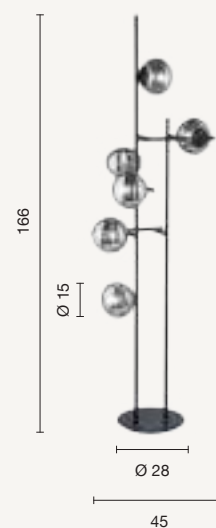

sospensione
 suspension
SO.JEWEL/8-ORO
SO.JEWEL/8-NERO
 power: 8 x E14
 voltage: 220-230V

piantana
 floor lamp
PT.JEWEL/ORO
PT.JEWEL/NERO
 power: 6 x E14
 voltage: 220-230V

CONTEMPORARY
Eliseo

Collezione in metallo e vetro soffiato, disponibile in due colori. Cavi regolabili in lunghezza.
 Collection in metal and blow glass, available in two colours. Length cables adjustable.