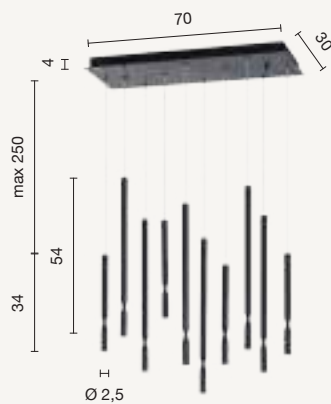

sospensione
suspension

SO.TUBIC/10-BCO.ORO
SO.TUBIC/10-ORO
SO.TUBIC/10-NERO

power: 10 x 7W
voltage: 220-230V
light temperature: 3000K
nominal lumens: 7700LM
effective lumens: 4260LM
dimmer: