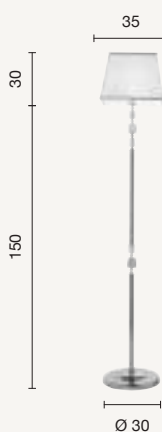

piantana
floor lamp

PT.LIVIA/1BL
PT.LIVIA/TOR
PT.LIVIA/FUME
PT.LIVIA/OTT

power: 1 x E27
voltage: 220-230V

TC.4018D40
TC.4018D40
TC.4018D40
TC.4018D40