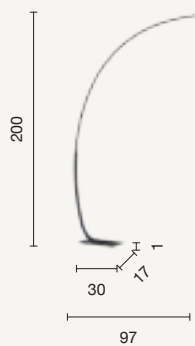

Piantana a LED dimmerabile con struttura in metallo verniciato. Disponibile in diversi colori.
Dimmable LED floor lamp with painted metal structure.
Available in different colours.

colore montatura
frame color

- ☐ bianco
  white
- ☐ oro
  gold
- ☐ nero
  black

piantana
floor lamp

PT.KEEP/B.CO
PT.KEEP/ORO
PT.KEEP/NERO

power: 30W
voltage: 220-230V
light temperature: 3000K
nominal lumens: 3000LM
actual lumens: 1590LM
dimmer: