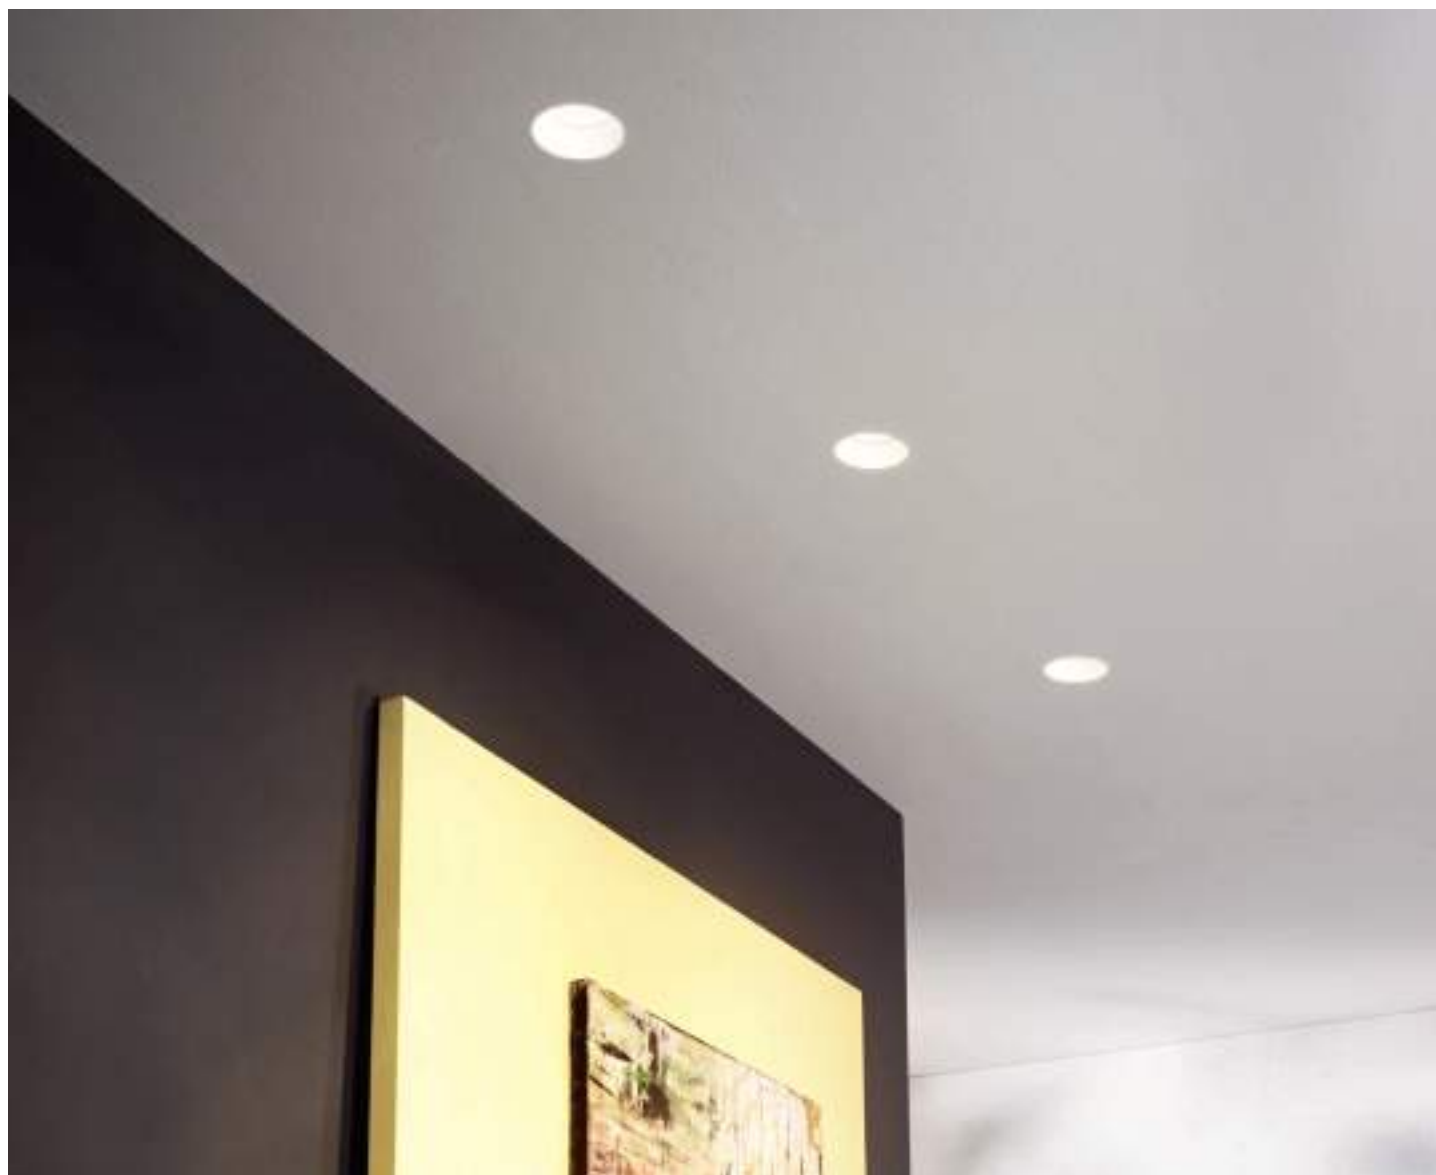

MINIMAL

Jazz