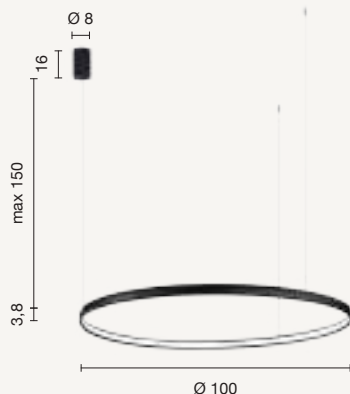

sospensione
suspension

SO.NOVA/100-BIANCO
SO.NOVA/100-ORO
SO.NOVA/100-NERO

power: 47W
voltage: 220-230V
light temperature: 3000K
nominal lumens: 4700LM
effective lumens: 2820LM
dimmer: