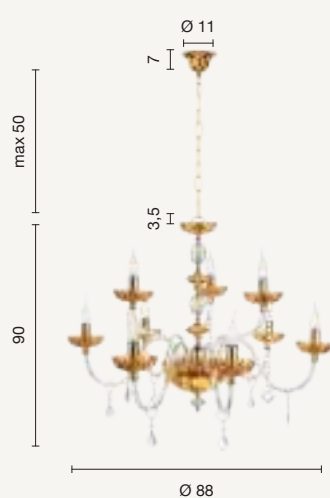

Collezione in vetro e cristallo
ambra finitura oro,
paralumi in organza e pongè.
Amber crystal and glass
collection in gold finish,
organza and pongè lampshade.

colore montatura e cristalli
frame and crystals color

oro
gold

trasparente / ambra
clear / amber

lampadario
chandelier

LP.PATRICIA/9A

power: 9 x E14
voltage: 220-230V