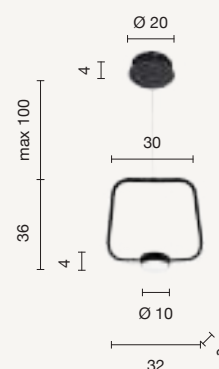

sospensione
suspension

SO.ALFA/GR-B.CO
SO.ALFA/GR-ORO
SO.ALFA/GR-NERO

power: 35W
voltage: 220-230V
light temperature:
ORO e NERO 3000K
BIANCO CCT System 3000K - 4000K
nominal lumens: 3500LM
actual lumens: 2000LM
dimmer: