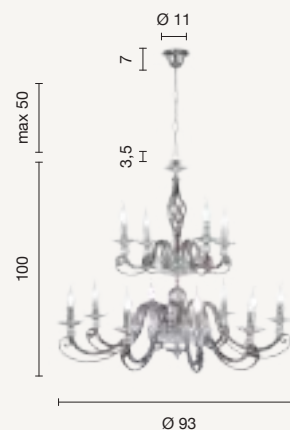

lampadario
chandelier

LP.1306/8+4-BCO
LP.1306/8+4-CR
LP.1306/8+4-OTT
LP.1306/8+4-FUME

LP.1306/8+4
power: 12 x E14
voltage: 220-230V