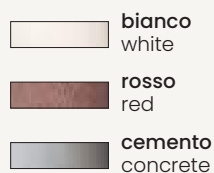

**Collezione in cemento e vetro soffiato bianco satinato.
Cavetti regolabili in lunghezza.**

Collection in concrete and satin white blow glass.
Cable length adjustable.

Della stessa collezione: Rock ceiling a pagina 324
From the same collection: Rock ceiling at page 324

colore
color

sospensione
suspension

SO.ROCK/B.CO
SO.ROCK/ROSSO
SO.ROCK/CEMENTO
power: 1 x G9
voltage: 220-230V