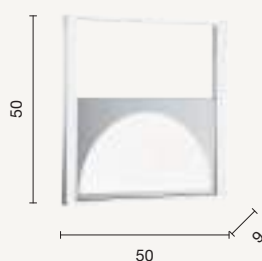

plafoniera
ceiling light

PL.ART/GR-SILVER

power: 40W
voltage: 220-230V
light temperature:
CCT SYSTEM 3000K - 4000K
nominal lumens: 4000LM
actual lumens: 2050LM
dimmer: