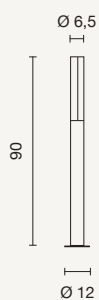

Collezione per esterni a LED,
struttura in alluminio con diffusore
in policarbonato. Disponibile in
differenti colori.

Outdoor LED collection, aluminum
frame with polycarbonate diffuser.
Available in different colours.

colore montatura
frame color

- **bianco**
  white
- **silver**
  silver
- **antracite**
  anthracite

paletto
bollard

PLT.TOMMY/90-B.CO
PLT.TOMMY/90-SILVER
PLT.TOMMY/90-ANTR

power: 9W LED
voltage: 220-230V
light temperature: 4000K
nominal lumens: 860LM
actuals lumens: 360LM

paletto
bollard

Beam
140°

IP54

30.000

0,03 m³

2,1 kg