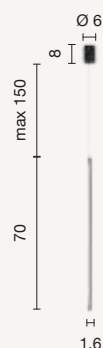

colore montatura
frame color

-  oro
gold
-  nero
black

Genius

sospensione
suspension

SO.GENIUS/V-ORO
SO.GENIUS/V-NERO

power: 10W
voltage: 220-230V
light temperature: 3000K
nominal lumens: 1000LM
effective lumens: 500LM
dimmer: 