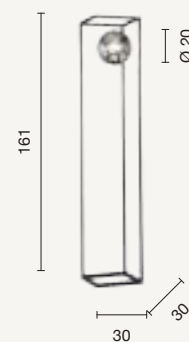

piantana
floor lamp

PT.GINGER /ORO
PT.GINGER/NERO

power: 1 x E27
voltage: 220-230V