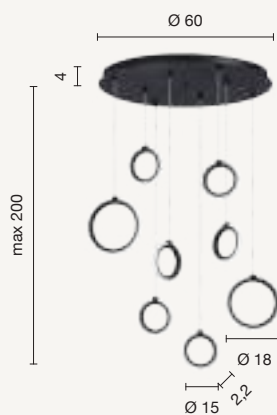

sospensione
suspension

SO.PINTA/8-ORO
SO.PINTA/8-NERO

compatibile con 6 vetri ALFA piccolo
e 2 vetri ALFA medi
compatible with n° 6 small ALFA glasses
and n° 2 medium ALFA glasses

power: 68W
voltage: 220-230V
light temperature: 3000K
nominal lumens: 6800LM
effective lumens: 3450LM
dimmer: