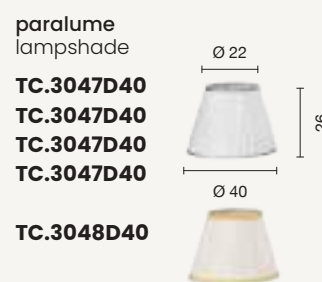

LT.1306/CP
power: 1 x E14
voltage: 220-230V

paralume
lampshade
TC.3047D25
TC.3047D25
TC.3047D25
TC.3047D25

TC.3048D25

lume grande
large table lamp
LG.1306/BCO
LG.1306/CR
LG.1306/OTT
LG.1306/FUME

LG.1306
power: 1 x E27
voltage: 220-230V