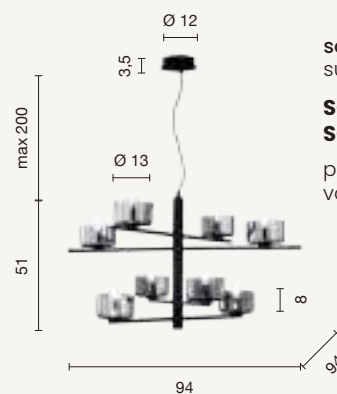

sospensione
suspension

SO.FIGARO/8-ORO
SO.FIGARO/8-NERO

power: 8 x E14
voltage: 220-230V