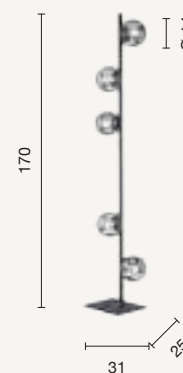

piantana
floor lamp

PT.MONILE/NERO
PT.MONILE/ORO

power: 5 x E14
voltage: 220-230V