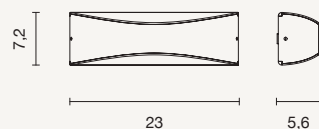

Applique LED per esterni in alluminio con doppia emissione in policarbonato. Disponibile in due colori: Silver, Nero.
Outdoor LED wall lamp in aluminum with polycarbonate emission. Available in two versions: Silver, Black.

Bios

colore montatura
frame color

silver
silver

nero
black

applique
wall lamp

AP.BIOS/SILVER
AP.BIOS/NERO

power: 10W
voltage: 220-230V
light temperature: 4000K
nominal lumens: 910LM
actual lumens: 344LM

applique biemissione
double emission wall lamp

Beam
120°

IP65

30.000

0,002 m³

0,5 kg