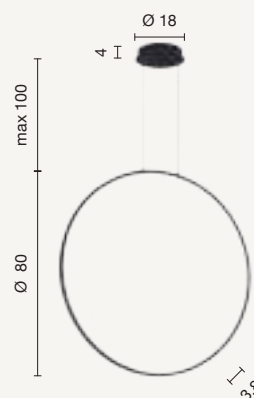

sospensione
suspension

SO.NOVA/V-80ORO
SO.NOVA/V-80NERO

power: 38W
voltage: 220-230V
light temperature: 3000K
nominal lumens: 3800LM
effective lumens: 2380LM
dimmer: