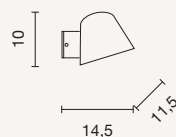

Collezione per esterni, struttura
in alluminio con diffusore in vetro.
Disponibile in due colori.
Outdoor collection, aluminum
frame with glass diffuser.
Available in two colours.

Malta

colore montatura
frame color

- bianco
  white
- antracite
  anthracite

applique
wall lamp

AP.MALTA/B.CO
AP.MALTA/ANTR

power: 1 X GU10
voltage: 220-230V

applique monoemissione
single emission wall lamp

IP44

0,001 m³

0,45 kg