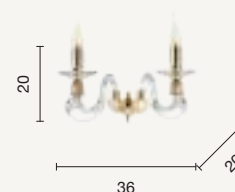

applique
wall lamp

AP.1306/2-BCO
AP.1306/2-CR
AP.1306/2-OTT
AP.1306/2-FUME

AP.1306/2
power: 2 x E14
voltage: 220-230V