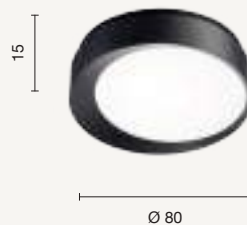

LED dimmable ceiling light in painted metal with polymer diffuser. Available in different colours and sizes.

colore montatura
frame color

bianco
white

nero
black

Lira

plafoniera
ceiling light

PL.LIRA/BIANCO-GR
PL.LIRA/NERO-GR