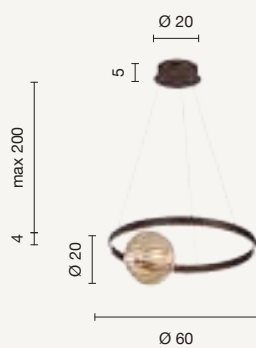

sospensione
suspension

SO.LISBOA/PC-ORO
SO.LISBOA/PC-MARR
SO.LISBOA/PC-NERO

power: 35W
voltage: 220-230V
light temperature: 3000K
nominal lumens: 3500LM
actual lumens: 1700LM
dimmer: