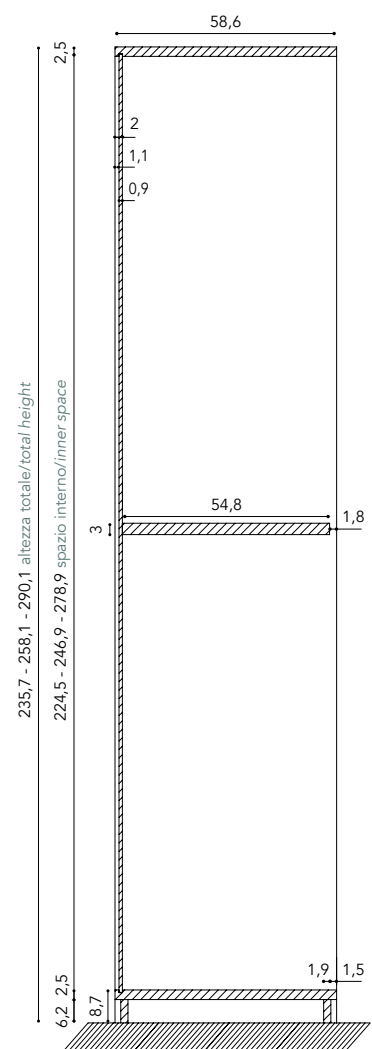

ELEMENTI DI COSTRUZIONE WALL DOMINO WALL DOMINO STRUCTURAL ELEMENTS

MODULI WD58 comprendono base, cielo, fianco, schiena.
WD58 UNITS includes base, top, side panel, backboard

L. 60 - 96
W. 60 - 96

FIANCO WD58
WD58 SIDE PANEL

h 235,7 - 258,1 - 290,1

MODULI WD9 comprendono base, cielo, fianco, schiena.
WD9 UNITS includes base, top, side panel, backboard

L. 60 - 96
W. 60 - 96

FIANCO WD9
WD9 SIDE PANEL

h 235,7 - 258,1 - 290,1

MODULI WD36 comprendono base, cielo, fianco, schiena.
WD36 UNITS includes base, top, side panel, backboard.

L. 60 - 96
W. 60 - 96

FIANCO WD36
WD36 SIDE PANEL

h 235,7 - 258,1 - 290,1

WD58