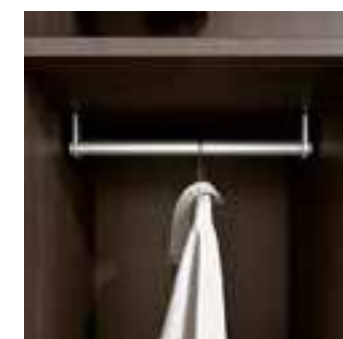

Tubo porta abiti alluminio anodizzato Ø 28 mm.
Hanging rail in anodized aluminum Ø 28 mm.