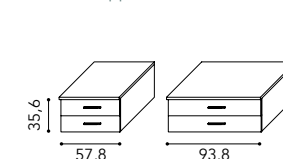

P. 54,8
D. 54,8

CASSETTIERE SOSPESA EASY a 2 cassetti con frontale cassetti legno e complete di staffe inox.
Suspended drawer units easy with 2 wooden fronts drawers including steel supports.