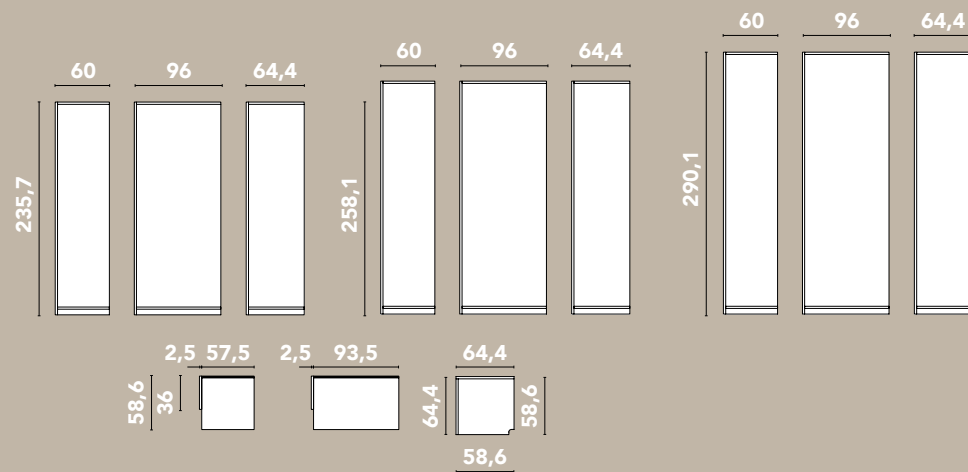

Laccato Opaco Mat lacquer

S Standard

DIMENSIONE MODULI UNIT DIMENSIONS

Cassettiera in appoggio a 4 cassetti legno.
Drawer unit on the ground with four drawers.

Servetto estraibile.
Pull-down hanging rail.