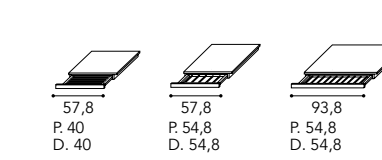

SCHIENALI portanti con cremagliera, P. totale 8 cm.
Bearing backboard with racks total depth 8 cms.

L. 57,8 - 93,8
W. 57,8 - 93,8

PROFILI di chiusura, P. totale 8 cm.
Closing profile, total D. 8 cms..

L. 7,8
W. 7,8

SCHIENALI AD ANGOLO "GRANDE" per ripiani P. 54,8 portanti con cremagliera.
"Big" corner backboards for shelves d. 54,8 with rail.

L. 101,3 x P. 101,3
W. 101,3 x D. 101,3

SCHIENALI AD ANGOLO "PICCOLO" per ripiani P. 54,8 portanti con cremagliera.
"Small" corner backboards for shelves d. 54,8 with rail.

L. 62,6 x P. 62,6
W. 62,6 x D. 62,6

SCHIENALI AD ANGOLO "GRANDE" per ripiani P. 40 portanti con cremagliera.
"Big" corner backboards for shelves d. 40 with rail.

L. 101,3 x P. 101,3
W. 101,3 x D. 101,3

SCHIENALI AD ANGOLO "PICCOLO" per ripiani P. 40 portanti con cremagliera.
"Small" corner backboards for shelves d. 40 with rail.

L. 47,8 x P. 47,8
W. 47,8 x D. 47,8

SCHIENALI AD ANGOLO "MISTO" per ripiani P. 54,8 portanti con cremagliera.
"Mixed" corner backboards for shelves d. 54,8 with rail.

L. 101,3 x P. 62,6 SX
W. 101,3 x D. 62,6 LH

SCHIENALI AD ANGOLO "MISTO" per ripiani P. 40 portanti con cremagliera.
"Mixed" corner backboards for shelves d. 40 with rail.

L. 101,3 x P. 47,8 SX
W. 101,3 x D. 47,8 LH

RIPIANI AD ANGOLO "GRANDE" per P. 54,8 completi di staffe inox.
"Big" corner shelves for d. 54,8 including steel supports.

L. 93,5 x P. 93,5
W. 93,5 x D. 93,5

RIPIANI AD ANGOLO "PICCOLO" per P. 54,8 completi di staffe inox.
"Small" corner shelves for d. 54,8 including steel supports.

L. 54,8 x P. 54,8
W. 54,8 x D. 54,8

RIPIANI AD ANGOLO "MISTO" per P. 54,8 completi di staffe inox.
"Mixed" corner shelves for d. 54,8 including steel supports.

L. 93,5 x P. 54,8 SX
W. 93,5 x D. 54,8 LH

RIPIANI AD ANGOLO "GRANDE" per P. 40 completi di staffe inox.
"Big" corner shelves for d. 40 including steel supports.