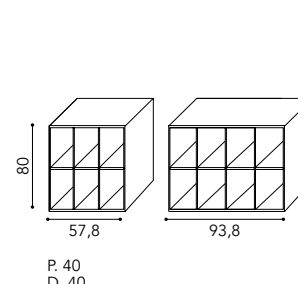

P. 40
D. 40

CASSETTIERE AD ISOLA frontale cassetti superiori e piano in vetro.
Two-faced chest of drawers isola with upper drawers front and top in glass.