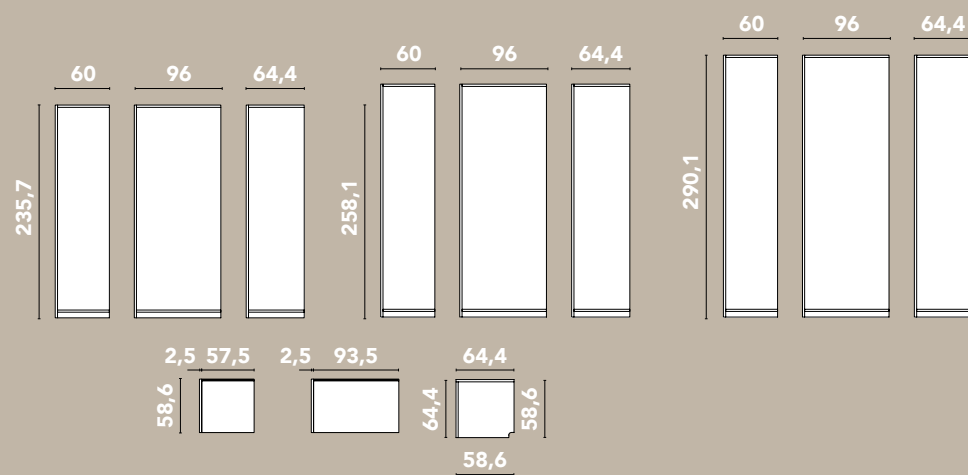

DIMENSIONE MODULI UNIT DIMENSIONS