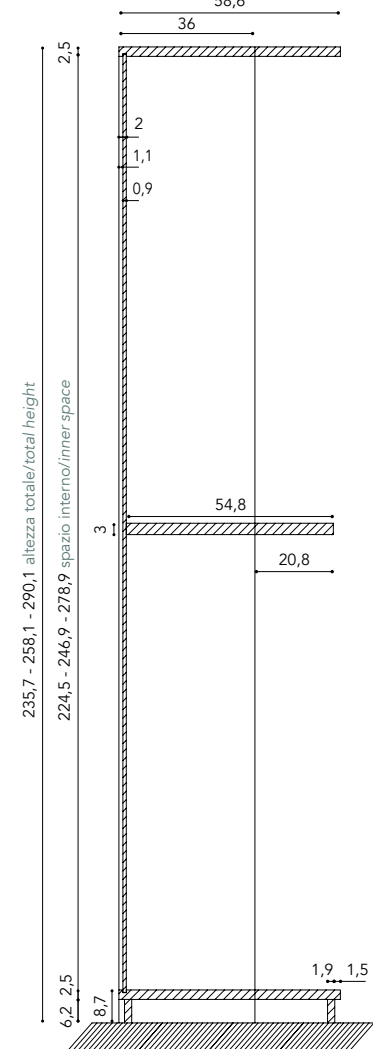

WD36

ATTREZZATURA INTERNA WALL DOMINO WALL DOMINO INNER EQUIPMENT

RIPIANI
Shelves

P. 54,8
D. 54,8

DIVISORIO VERTICALE
Vertical partition

h 55,1 - 71,1 - 103,9 - 131,9 - 186,3 su misura

P. 54,8
D. 54,8

CASSETTIERA SOSPESA
2 cassetti, frontali legno - vetro.
Suspended drawer unit 2 drawers,
wooden - or glass fronts

P. 54,8
D. 54,8

CASSETTIERA IN APPOGGIO
4 cassetti, frontali legno - vetro.
Drawer unit on the ground 4
drawers, wooden - or glass front

P. 54,8
D. 54,8

ALVEARE solo in appoggio.
Pigeon holes only with under
support

P. 48,5
D. 48,5

PORTAPANTALONI
Trousers rack

P. 54,8
D. 54,8

SERVETTO appendiabiti.
Pull-down hanging rail.

H. 88,4

APPENDIABITI completo
di supporti in alluminio
anodizzato.
Hanging rail including anodized
aluminum supports

APPENDIABITI AD ANGOLO
completo di supporti in alluminio
anodizzato.
Corner hanging rails including anodized
aluminum support