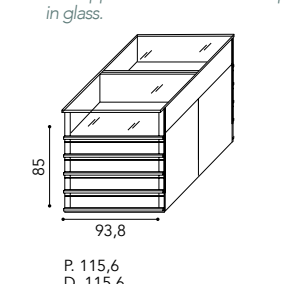

P. 115,6
D. 115,6

PORTAPANTALONI completo di staffe inox.
Trousers rack stainless brackets included.