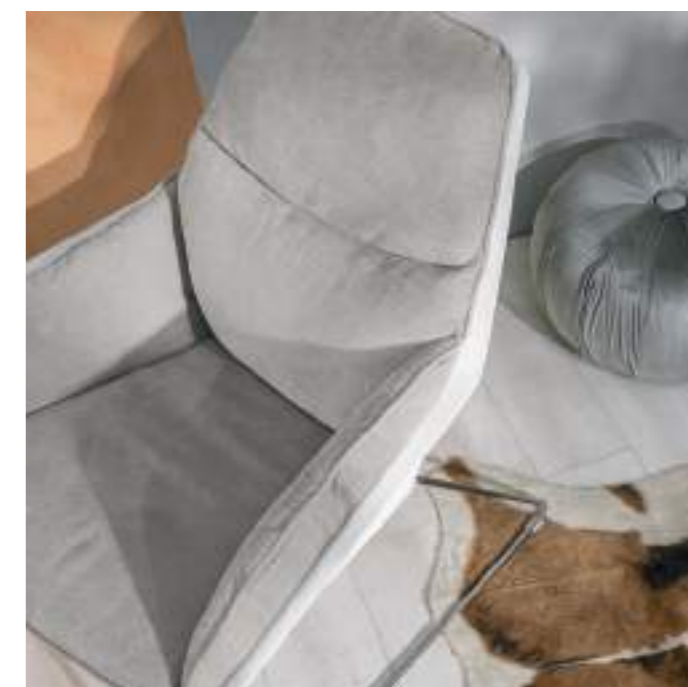

GRACE OM/451/GC

Poltrona in polipropilene con cuscini imbottiti sfoderabili in tessuto grigio chiaro.

design by Stones Lab

L.P.H. 74 x 85 x 86 cm

Armchair with padded cushions covered in light grey removable fabric.