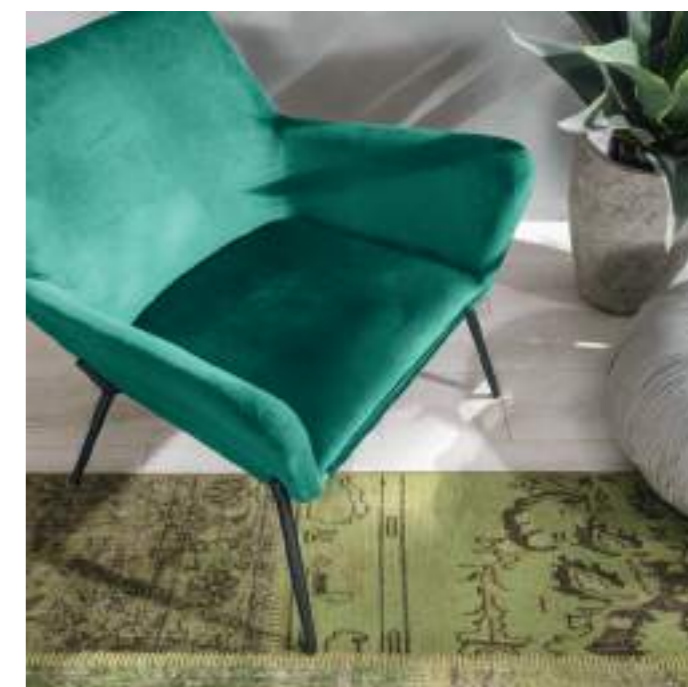

GIN OM/360/VE

Poltrona in
velluto verde
con base in
metallo nero.

design by Stones Lab

L.P.H. 70 x 71,5 x 79 cm

*Green velvet
armchair with
black metal base.*