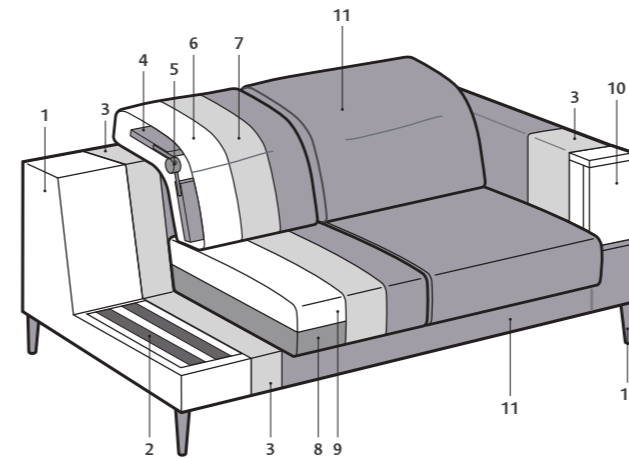

1. Struttura in legno stagionato e agglomerato • Frame in seasoned wood and agglomerated wood.
  2. Molleggio seduta nastri elastici in fibra propilenica e lattice da 80 mm tesi meccanicamente • Seat sprung in mechanically-tensioned 80-mm propylene fibre and latex webbing.
  3. Rivestimento in ovatta di poliestere gr 300 • Covered in 300 gr polyester wadding.
  4. Inserto in legno stagionato dello schienale • Backrest insert in seasoned wood.
  5. Meccanismo per movimento schienale reclinabile • Mechanism for reclining back movement.
  6. Cuscino schienale in poliuretano espanso indeformabile D 18 • Cushion in non-deforming D 18 polyurethane foam.
  7. Rivestimento in ovatta di poliestere gr 400 • Covered in 400 gr polyester wadding.
  8. Cuscino seduta in poliuretano espanso indeformabile D 32 • Seat cushion in non-deforming D 32 polyurethane foam.
  9. Bombatura seduta in poliuretano espanso indeformabile D 28 • Seat upholstery in non-deforming D 28 polyurethane foam.
  10. Imbottitura bracciolo in poliuretano espanso indeformabile D 40 • Armrest padding in non-deformable D40 polyurethane foam.
  11. Rivestimento in tessuto, pelle o ecopelle • Covered in fabric, leather or eco leather.
  12. PIEDE DI SERIE • STANDARD FOOT
    - Piede in metallo Link finitura nichel nero • Black nickel finish metal Link foot.
2. PIEDI OPTIONAL • OPTIONAL FOOT
3. Piede in metallo Link finitura cromo • Chrome finish metal Link foot.
   - Piede in metallo Model, Zed, Abby, Split, Sky, Cross finitura cromo o manganese • Chrome or manganese finish metal Model, Zed, Abby, Split, Sky, Cross foot.
   - Piede in metallo Frame finitura grigio o manganese • Grey or manganese finish metal Frame foot.