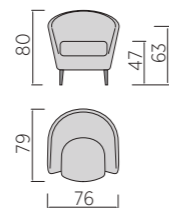

MOON SMALL

Di serie piede in metallo Link finitura nichel nero. Su richiesta piede in metallo Link finitura cromo e base Star girevole in metallo finitura manganese.
Standard black nickel finish metal Link foot.
On request, chrome finish metal Link foot and Manganese finish metal swivel Star base.