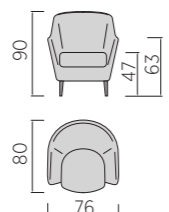

MOON

Di serie piede in metallo Link finitura nichel nero. Su richiesta piede in metallo Link finitura cromo e base Star girevole in metallo finitura manganese.
Standard black nickel finish metal Link foot.
On request, chrome finish metal Link foot and Manganese finish metal swivel Star base.