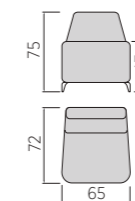

DORY

Di serie piede in legno Log colore wengè. Su richiesta piede in legno Log colore bianco e naturale; piede in metallo Trim finitura cromo o polvere.
Standard wengè color wooden Log foot. Upon request, white and natural finish wooden Log foot; chrome or dust finish metal Trim foot.