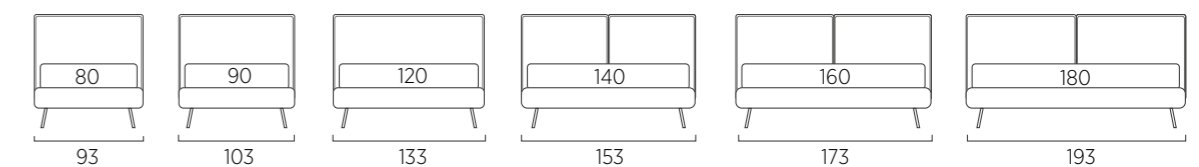

Twist Lift

DI SERIE:
- piede in legno Log h cm 18, colore wengè
SU RICHIESTA:
- piede in legno Log h cm 18, colori bianco, naturale
- piede in legno Conic h cm 18, colori bianco, naturale, wengè
- piede in metallo Top h cm 18, finitura satinato, otto colori
- piede in metallo Basic, Glam, Peak, Trim, Mark e Wily h cm 18, finitura cromo, otto colori

STANDARD:
- h 18 cm Log wooden feet wengè
TO ORDER:
- h 18 cm Log wooden feet white, natural colours
- h 18 cm Conic wooden feet white, natural and wengè colours
- h 18 cm Top steel feet, eight colours
- h 18 cm Basic, Glam, Peak, Trim, Mark and Wily steel feet, chrome finish, eight colours