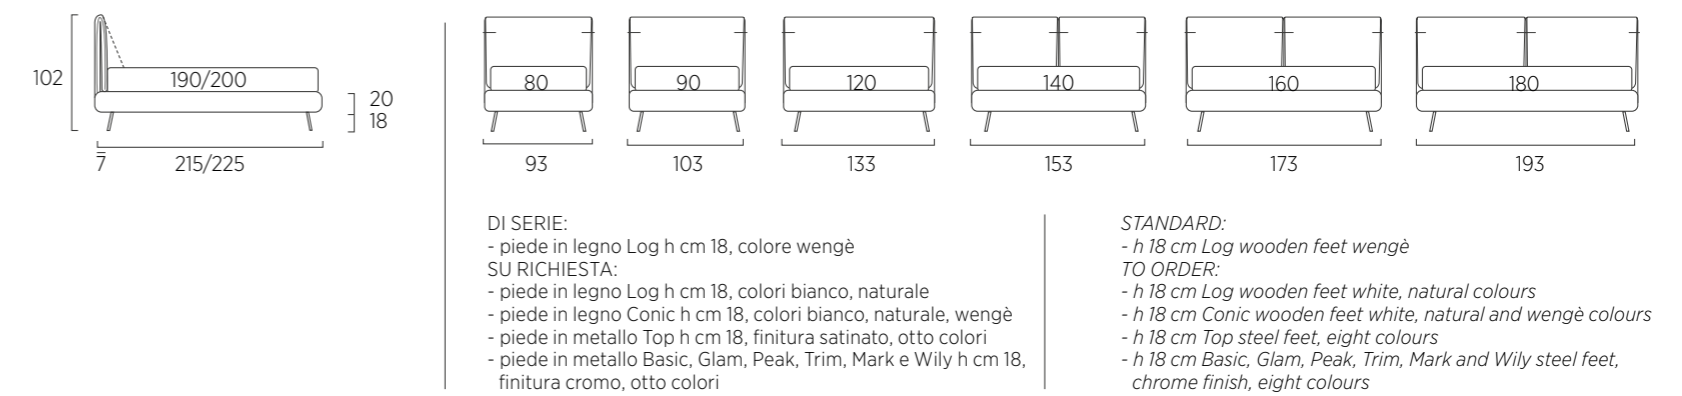

Possibili lavorazioni a trapunta per rivestimento reversibile testiera letto Clip

Clip

Clip Compatto

Clip Lift

Possibili lavorazioni a trapunta per rivestimento reversibile testiera letto Spin

Spin

Spin Compatto

Spin Lift