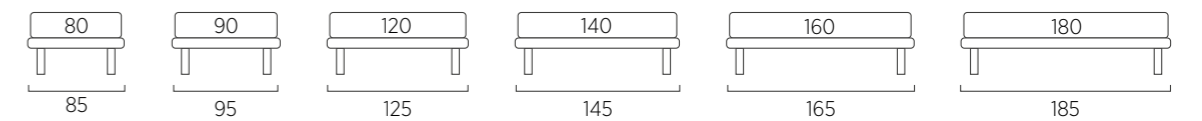

Sommier Autoportante

DI SERIE:

- piede in metallo Top h cm 23, finitura satinato
- SU RICHIESTA:
- piede in metallo Top h cm 23, otto colori
- piede in metallo Basic, Mark e Wily h cm 23, finitura cromo, otto colori
- ruote Disk

STANDARD:

- h 23 cm Top steel feet frosted finish
- TO ORDER:
- h 23 cm Top steel feet, eight colours
- h 23 cm Basic, Mark and Wily steel feet, chrome finish, eight colours
- Disk wheels