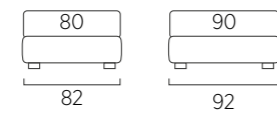

Sommier struttura Filo con rete

DI SERIE:
- piede in legno Cubic h cm 6 colore wengè
SU RICHIESTA:
- piede in legno Cubic h cm 6, colori bianco, naturale, grigio
- piede in legno Circle h cm 6, colori bianco, naturale, wengè
- ruote Carry
- ruote Roll

STANDARD:
- h 6 cm wengè Cubic wooden feet
TO ORDER:
- h 6 cm Cubic wooden feet white, natural or grey
- h 6 cm Circle wooden feet white, natural or wengè
- Carry wheels
- Roll wheels