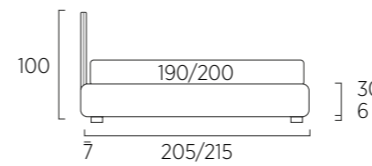

Twist

DI SERIE:
- piede in legno Cubic h cm 6, colore wengè
SU RICHIESTA:
- piede in legno Cubic h cm 6, colori bianco, naturale, grigio
- piede in legno Circle h cm 6, colori bianco, naturale, wengè
- ruote Carry
- ruote Roll

STANDARD:
- h 6 cm Cubic wooden feet wengè
TO ORDER:
- h 6 cm Cubic wooden feet white, natural or grey
- h 6 cm Circle wooden feet white, natural or wengè
- Carry wheels
- Roll wheels