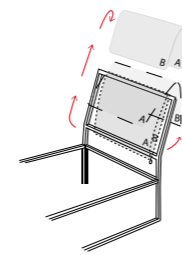

Letto Frame