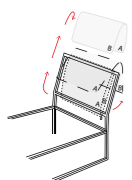

REVERSIBILITÀ: LA GIUSTA SCELTA PER CAMBIARE LOOK

REVERSIBILITY: THE RIGHT
CHOICE FOR A NEW LOOK