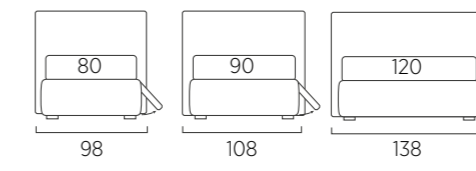

Letto Sottosopra

DI SERIE:
- piede strutturale in metallo

STANDARD:
- metal structural feet