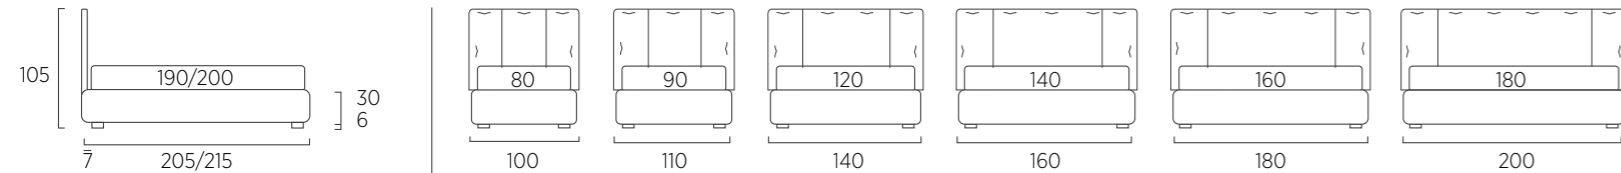

Dress

DI SERIE:

- piede in legno Cubic h cm 6, colore wengè
- SU RICHIESTA:
- piede in legno Cubic h cm 6, colori bianco, naturale, grigio
- piede in legno Circle h cm 6, colori bianco, naturale, wengè
- ruote Carry
- ruote Roll

STANDARD:

- h 6 cm Cubic wooden feet wengè
- TO ORDER:
- h 6 cm Cubic wooden feet white, natural or grey
- h 6 cm Circle wooden feet white, natural or wengè
- Carry wheels
- Roll wheels