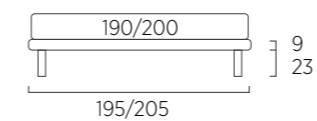

Sommier Autoportante

DI SERIE:

- piede in metallo Top h cm 23, finitura satinato
- SU RICHIESTA:
- piede in metallo Top h cm 23, otto colori
- piede in metallo Basic, Mark e Wily h cm 23, finitura cromo, otto colori
- ruote Disk

STANDARD:

- h 23 cm Top steel feet frosted finish
- TO ORDER:
- h 23 cm Top steel feet, eight colours
- h 23 cm Basic, Mark and Wily steel feet, chrome finish, eight colours
- Disk wheels