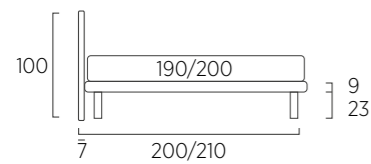

Plain Autoportante laterale dx/sx

DI SERIE:
- piede in metallo Top h cm 23, finitura satinato
SU RICHIESTA:
- piede in metallo Top h cm 23, otto colori
- piede in metallo Basic, Mark e Wily h cm 23, finitura cromo, otto colori
- ruote Disk

STANDARD:
- h 23 cm Top steel feet frosted finish
TO ORDER:
- h 23 cm Top steel feet, eight colours
- h 23 cm Basic, Mark and Wily steel feet, chrome finish, eight colours
- Disk wheels