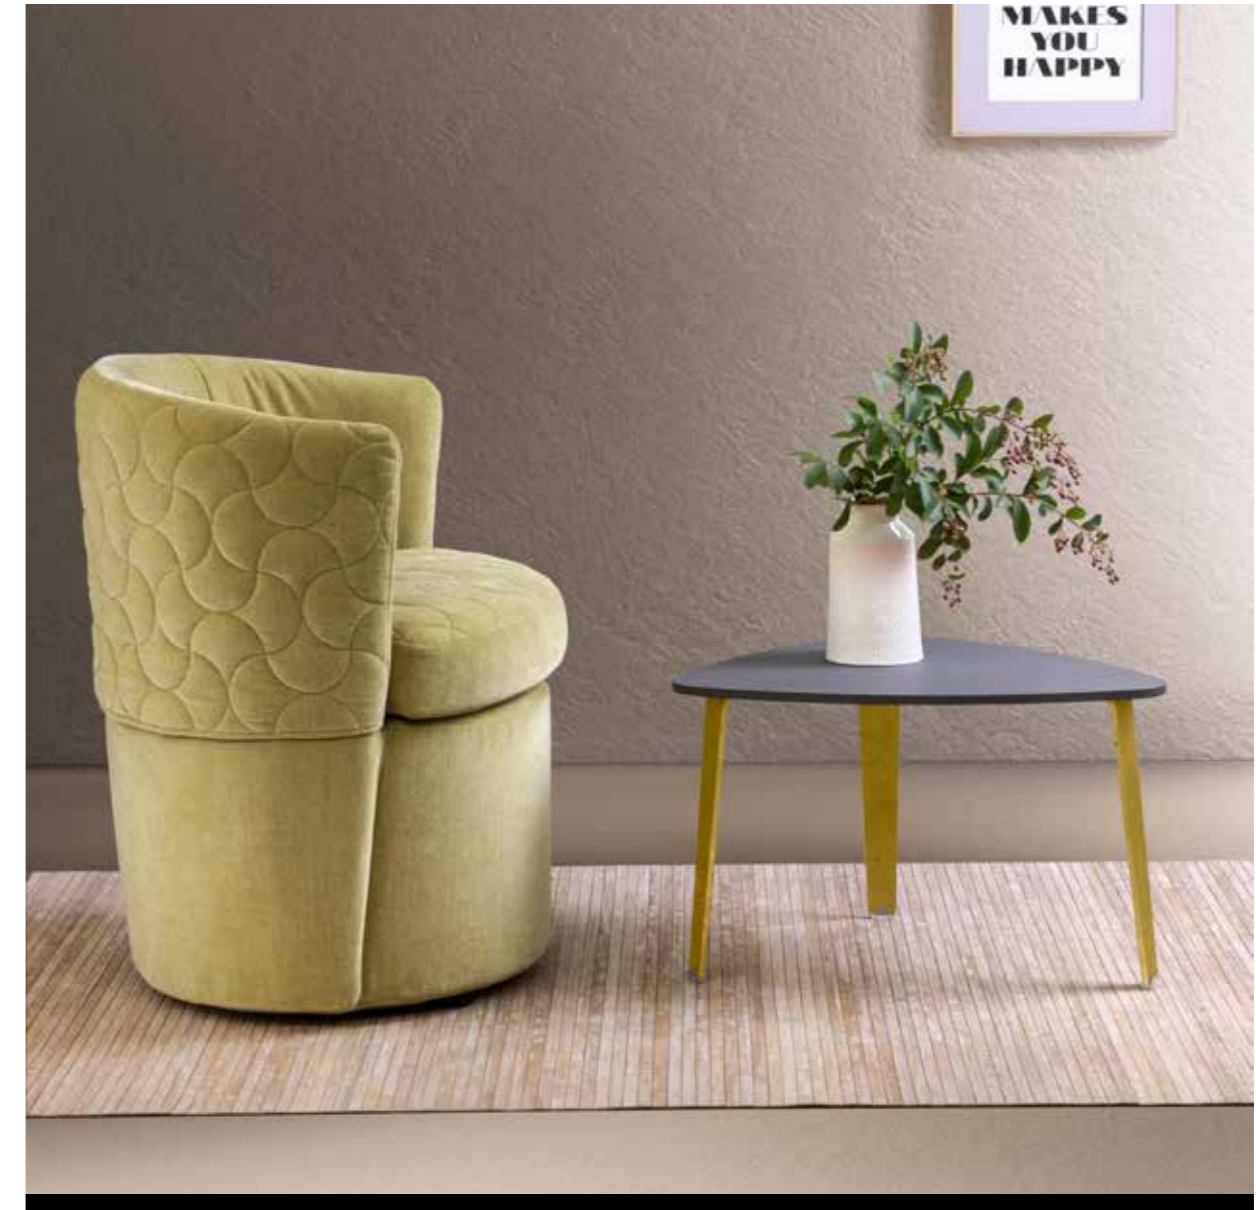

LETTI SOTTOSOPRA: UN LETTO IN PIÙ CON IL SISTEMA FAST

Il sistema Fast è disponibile per letti singoli con materasso da cm 90X200, permette di avere a disposizione il secondo letto con materasso da cm 80X190 H cm 16. Scegliendo entrambi i materassi della linea Bside H cm 16, i piani letto si trovano allo stesso livello.

UPSIDE-DOWN BEDS: AN EXTRA BED WITH THE FAST SYSTEM

The Fast system is available for single beds with a 90X200 cm mattress, allowing for the use of a second bed with an 80X190XH 16 cm mattress. Choosing both mattresses from the Bside line with H 16 cm, the two beds are at the same height.