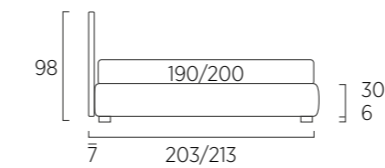

INFORMAZIONI TECNICHE

TECHNICAL DETAILS

Plain

DI SERIE:

- piede in legno Cubic h cm 6, colore wengè
- **SU RICHIESTA:**
- piede in legno Cubic h cm 6, colori bianco, naturale, grigio
- piede in legno Circle h cm 6, colori bianco, naturale, wengè
- ruote Carry
- ruote Roll

STANDARD:

- h 6 cm Cubic wooden feet wengè
- **TO ORDER:**
- h 6 cm Cubic wooden feet white, natural or grey
- h 6 cm Circle wooden feet white, natural or wengè
- Carry wheels
- Roll wheels