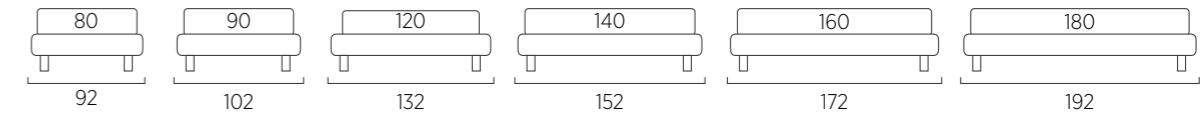

Sommier Lift

DI SERIE:

- piede in legno Cubic h cm 18, colore wengè
- SU RICHIESTA:
- piede in legno Cubic h cm 18, colori bianco, naturale, grigio
- piede in legno Conic, Log h cm 18, colori bianco, naturale, wengè
- piede in metallo Top h cm 18, finitura satinato, otto colori
- piede in metallo Basic, Glam, Peak, Trim, Mark e Wily h cm 18, finitura cromo, otto colori

STANDARD:

- h 18 cm Cubic wooden feet, wenge color
- TO ORDER:
- h 18 cm Cubic wooden feet. White, natural and grey colours
- h 18 cm Conic and Log wooden feet. White, natural and wenge colours
- h 18 cm Top steel feet, frosted finish, eight colours
- h 18 cm Basic, Glam, Peak, Trim, Mark and Wily steel feet, chrome finish, eight colours