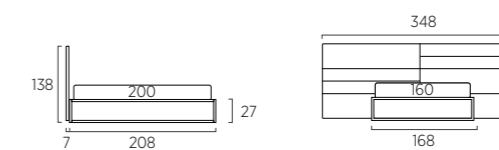

PERFETTA SINTONIA DI FINITURE E COMPLEMENTI

*A PERFECT HARMONY OF
FINISHES AND ACCESSORIES*