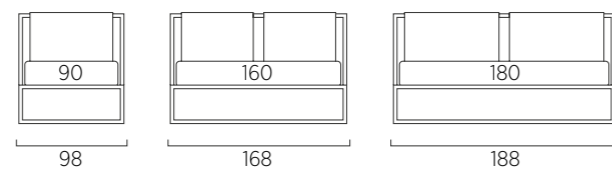

Letto Frame Double