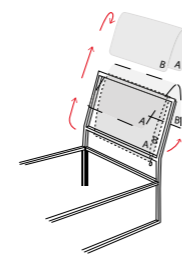

Letto Frame Double