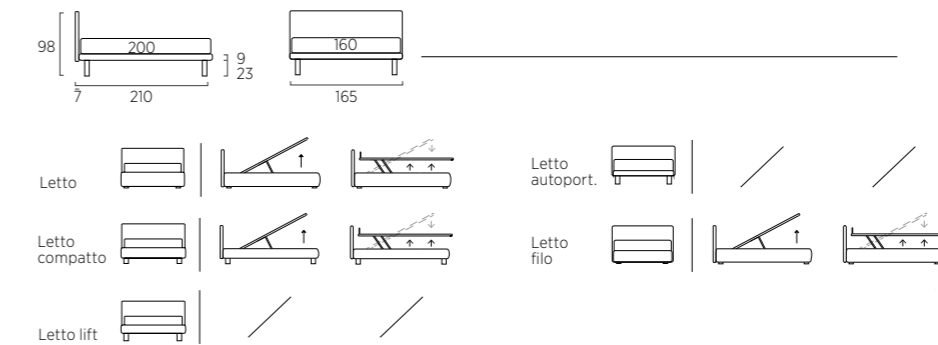

**ACCESSORI FORTEMENTE
CARATTERIZZANTI
CHE COMBINANO
FUNZIONALITÀ E DESIGN.**

*DISTINGUISHING ACCESSORIES THAT
COMBINE FUNCTIONALITY AND DESIGN.*