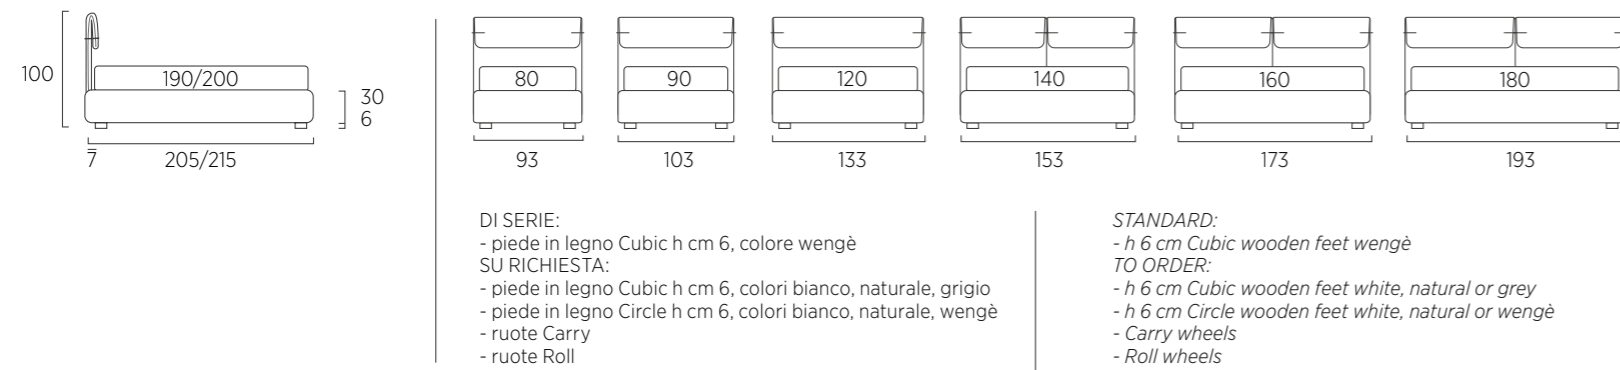

Possibili lavorazioni a trapunta per rivestimento reversibile testiera letto Clip

Clip

Clip Compatto

Clip Lift

Possibili lavorazioni a trapunta per rivestimento reversibile testiera letto Spin

Spin

Spin Compatto

Spin Lift