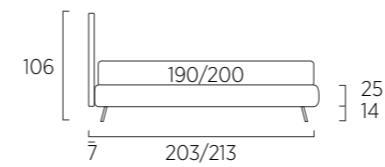

STANDARD:

- h 6 cm Cubic wooden feet wengè
- TO ORDER:**
- h 6 cm Cubic wooden feet white, natural or grey
- h 6 cm Circle wooden feet white, natural or wengè
- Carry wheels
- Roll wheels

Plain Compatto