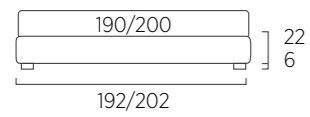

Sommier struttura Filo con rete

DI SERIE:
- piede in legno Cubic h cm 6 colore wengè
SU RICHIESTA:
- piede in legno Cubic h cm 6, colori bianco, naturale, grigio
- piede in legno Circle h cm 6, colori bianco, naturale, wengè
- ruote Carry
- ruote Roll

STANDARD:
- h 6 cm wengè Cubic wooden feet
TO ORDER:
- h 6 cm Cubic wooden feet white, natural or grey
- h 6 cm Circle wooden feet white, natural or wengè
- Carry wheels
- Roll wheels