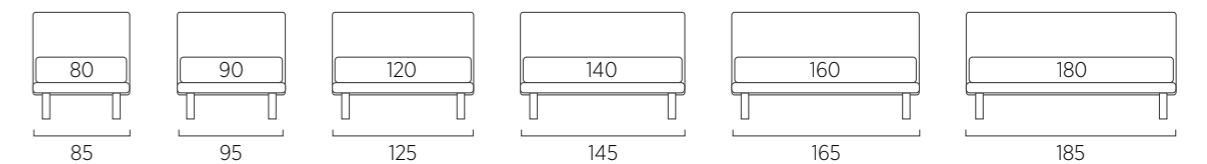

Plain Autoportante

DI SERIE:

- piede in metallo Top h cm 23, finitura satinato
- **SU RICHIESTA:**
- piede in metallo Top h cm 23, otto colori
- piede in metallo Basic, Mark e Wily h cm 23, finitura cromo, otto colori
- ruote Disk

STANDARD:

- h 23 cm Top steel feet frosted finish
- **TO ORDER:**
- h 23 cm Top steel feet, eight colours
- h 23 cm Basic, Mark and Wily steel feet, chrome finish, eight colours
- Disk wheels