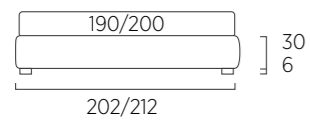

Sommier

DI SERIE:

- piede in legno Cubic h cm 6, colore wengè
- SU RICHIESTA:
- piede in legno Cubic h cm 6 colore bianco, naturale, grigio
- piede in legno Circle h cm 6 colore bianco, naturale, wengè
- ruote Carry
- ruote Roll

STANDARD:

- h 6 cm Cubic wooden feet wengè
- TO ORDER:
- h 6 cm Cubic wooden feet white, natural or grey
- h 6 cm Circle wooden feet white, natural or wengè
- Carry wheels
- Roll wheels