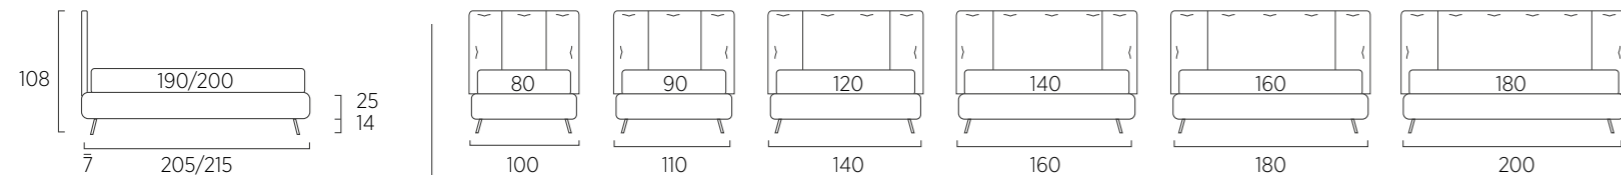

STANDARD:

- h 6 cm Cubic wooden feet wengè
- TO ORDER:
- h 6 cm Cubic wooden feet white, natural or grey
- h 6 cm Circle wooden feet white, natural or wengè
- Carry wheels
- Roll wheels

Dress Compatto

DI SERIE: