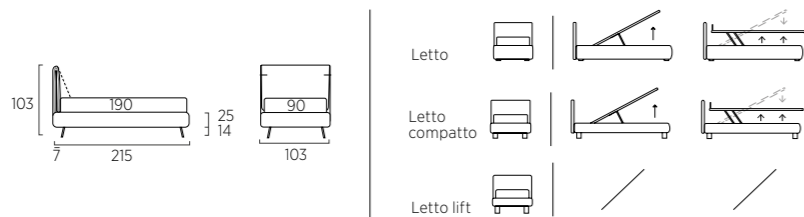

SPIN

Letto imbottito che si caratterizza per la sua testiera regolabile per comode posizioni di relax e per il suo rivestimento reversibile.

Upholstered bed characterised by its adjustable headboard, for comfortable and relaxing positions, as well as by its reversible lining.