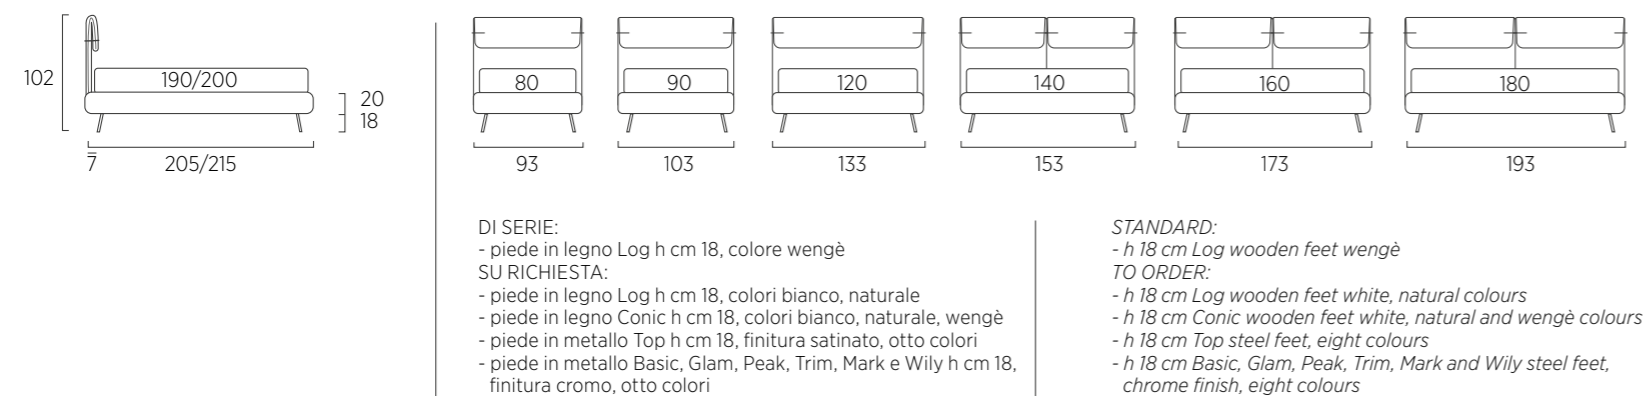

Possibili lavorazioni a trapunta per rivestimento reversibile testiera letto Clip

Clip

Clip Compatto

Clip Lift

Possibili lavorazioni a trapunta per rivestimento reversibile testiera letto Spin

Spin

Spin Compatto

Spin Lift