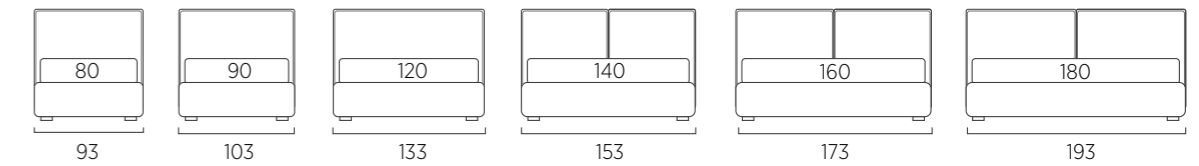

Plain Autoportante laterale dx/sx

DI SERIE:
- piede in metallo Top h cm 23, finitura satinato
SU RICHIESTA:
- piede in metallo Top h cm 23, otto colori
- piede in metallo Basic, Mark e Wily h cm 23, finitura cromo, otto colori
- ruote Disk

STANDARD:
- h 23 cm Top steel feet frosted finish
TO ORDER:
- h 23 cm Top steel feet, eight colours
- h 23 cm Basic, Mark and Wily steel feet, chrome finish, eight colours
- Disk wheels

Plain Sottosopra laterale dx/sx

DI SERIE:
- piede strutturale in metallo

STANDARD:
- metal structural feet

Plain Sottosopra con sistema Fast laterale dx/sx

DI SERIE:
- piede strutturale in metallo

STANDARD:
- metal structural feet

Plain Dormeuse Sottosopra con sistema Fast laterale dx/sx

DI SERIE:
- piede strutturale in metallo

STANDARD:
- metal structural feet

Possibili lavorazioni a trapunta per rivestimento reversibile testiera letto Twist

Per cambiare la configurazione del letto, sfilare e ruotare di 180° il rivestimento della testiera

To change bed configuration bed, slide out and rotate 180° headboard upholstery

Twist

DI SERIE:
- piede in legno Cubic h cm 6, colore wengè
SU RICHIESTA:
- piede in legno Cubic h cm 6, colori bianco, naturale, grigio
- piede in legno Circle h cm 6, colori bianco, naturale, wengè
- ruote Carry
- ruote Roll

STANDARD:
- h 6 cm Cubic wooden feet wengè
TO ORDER:
- h 6 cm Cubic wooden feet white, natural or grey
- h 6 cm Circle wooden feet white, natural or wengè
- Carry wheels
- Roll wheels