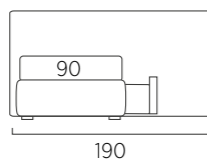

Plain Sottosopra con sistema Fast laterale dx/sx

DI SERIE:
- piede strutturale in metallo

STANDARD:
- metal structural feet