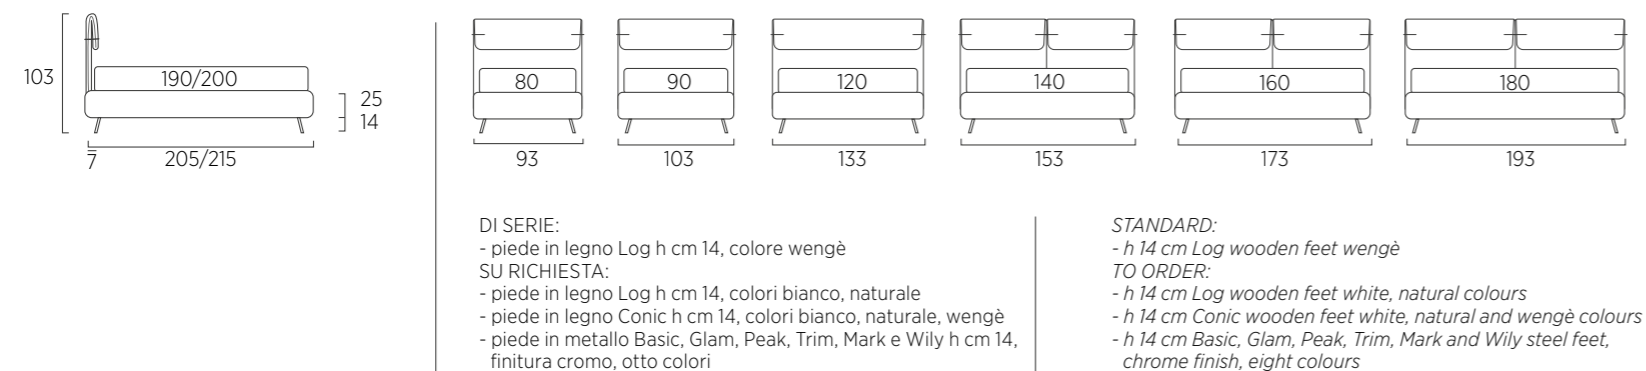

Clip Compatto