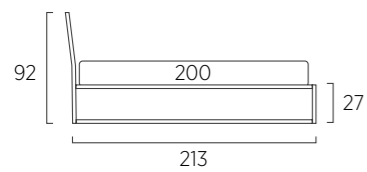

Letto Frame Double