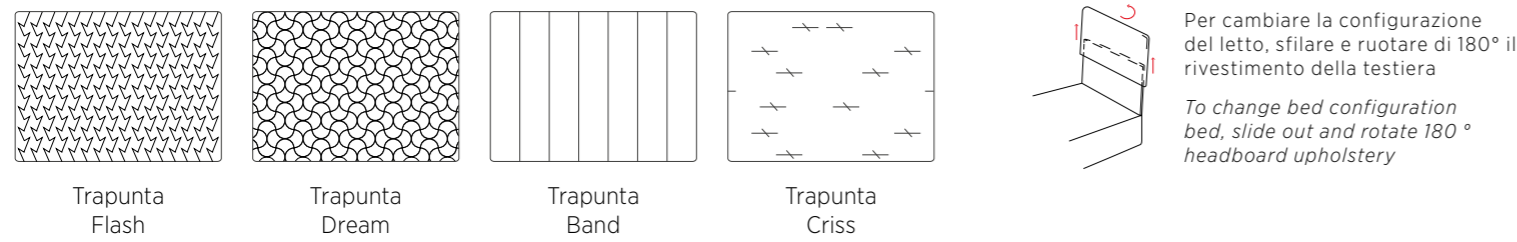

Possibili lavorazioni a trapunta per rivestimento reversibile testiera letto Clip