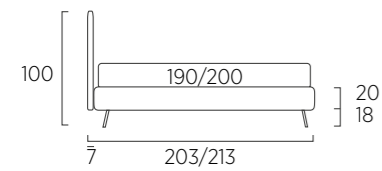

Letto Lift

DI SERIE:
- piede in legno Log h cm 18, colore wengè
SU RICHIESTA:
- piede in legno Log h cm 18, colori bianco, naturale
- piede in legno Conic h cm 18, colori bianco, naturale, wengè
- piede in metallo Top h cm 18, finitura satinato, otto colori
- piede in metallo Basic, Glam, Peak, Trim, Mark e Wily h cm 18, finitura cromo, otto colori

STANDARD:
- h 18 cm Log wooden feet wengè
TO ORDER:
- h 18 cm Log wooden feet white, natural colours
- h 18 cm Conic wooden feet white, natural and wengè colours
- h 18 cm Top steel feet, eight colours
- h 18 cm Basic, Glam, Peak, Trim, Mark and Wily steel feet, chrome finish, eight colours