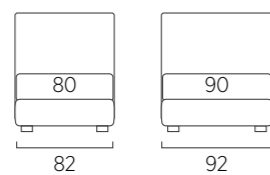

STANDARD:
 - h 6 cm Cubic wooden feet wengè
TO ORDER:
 - h 6 cm Cubic wooden feet white, natural or grey
 - h 6 cm Circle wooden feet white, natural or wengè
 - Carry wheels
 - Roll wheels

Letto struttura Filo con rete