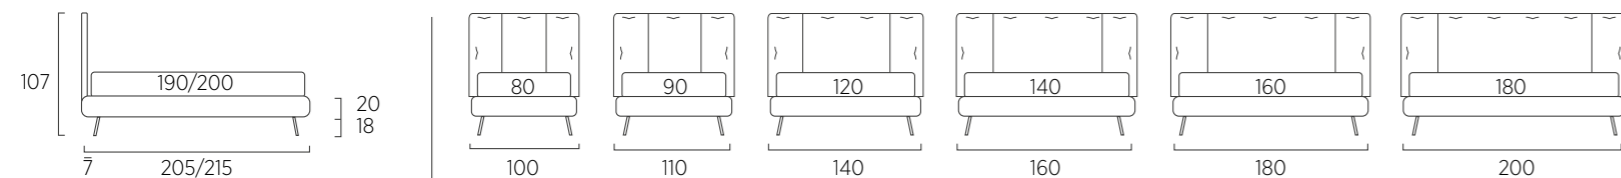

Dress Lift

DI SERIE:

- piede in legno Log h cm 18, colore wengè
- SU RICHIESTA:
- piede in legno Log h cm 18, colori bianco, naturale
- piede in legno Conic h cm 18, colori bianco, naturale, wengè
- piede in metallo Top h cm 18, finitura satinato, otto colori
- piede in metallo Basic, Glam, Peak, Trim, Mark e Wily h cm 18, finitura cromo, otto colori

STANDARD:

- h 18 cm Log wooden feet wengè
- TO ORDER:
- h 18 cm Log wooden feet white, natural colours
- h 18 cm Conic wooden feet white, natural and wengè colours
- h 18 cm Top steel feet, eight colours
- h 18 cm Basic, Glam, Peak, Trim, Mark and Wily steel feet, chrome e finish, eight colours