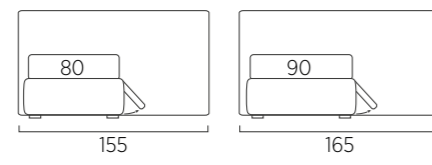

Plain Sottosopra laterale dx/sx

DI SERIE:
- piede strutturale in metallo

STANDARD:
- metal structural feet