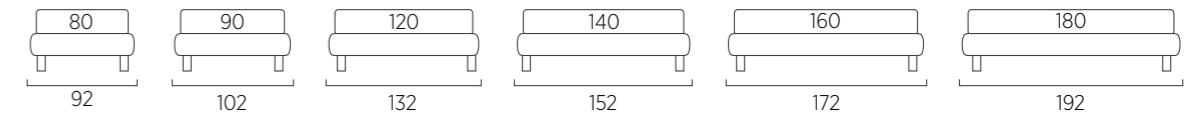

Sommier Compatto

DI SERIE:

- piede in legno Cubic h cm 14, colore wengè
- SU RICHIESTA:
- piede in legno Cubic h cm 14, colore bianco, naturale, grigio
- piede in legno Conic, Log, h cm 14, colore bianco, naturale, wengè
- piede in metallo Basic Glam, Peak, Trim, Mark, Wily h cm 14 finitura cromo, otto colori

STANDARD:

- h 14 cm Cubic wooden feet, wenge color
- TO ORDER:
- h 14 cm Cubic wooden feet. White, natural and grey colours
- h 14 cm Conic, Log wooden feet. White, natural and wenge colours
- h 14 cm Basic, Glam, Peak, Trim, Mark and Wily steel feet, chrome finish, eight colours