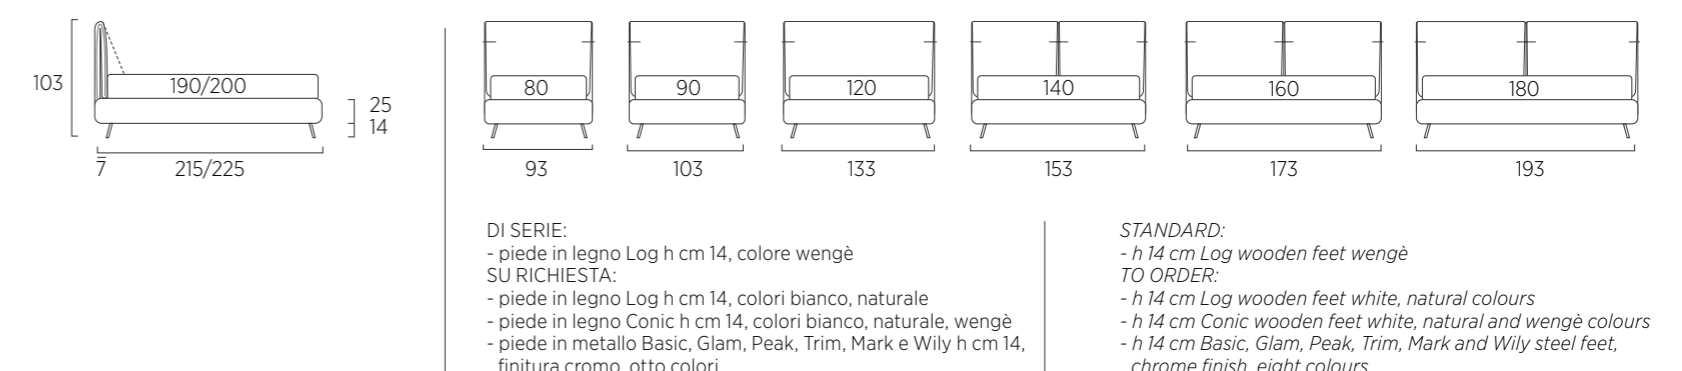

Spin Compatto