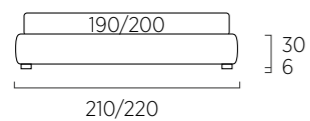

STANDARD:

- h 6 cm Cubic wooden feet wengè
- TO ORDER:
- h 6 cm Cubic wooden feet white, natural or grey
- h 6 cm Circle wooden feet white, natural or wengè
- Carry wheels
- Roll wheels

Sommier Large

DI SERIE: