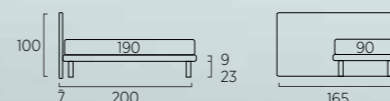

PLAIN

Letto Autoportante laterale sinistro con piede Wily in metallo colore ginestra. Materasso e guanciaie della linea Bside, completo lenzuola colore 36. Cover Love. Due cuscini decoro cm 40X40, piumotto cm 165X135.

Left sided free-standing bed with Wily feet in metal, laburnum yellow colour. Bside mattress and pillow, bedding set, colour 36. Cover Love. Two decorative cushions 40X40 cm, duvet 165X135 cm.