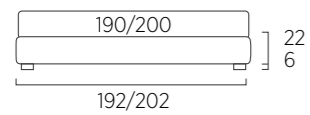

Sommier struttura Filo con piano

DI SERIE:
- piede in legno Cubic h cm 6, colore wengè
SU RICHIESTA:
- piede in legno Cubic h cm 6, colori bianco, naturale, grigio
- piede in legno Circle h cm 6, colori bianco, naturale, wengè
- ruote Carry
- ruote Roll

STANDARD:
- h 6 cm Cubic wooden feet wengè
TO ORDER:
- h 6 cm Cubic wooden feet white, natural or grey
- h 6 cm Circle wooden feet white, natural or wengè
- Carry wheels
- Roll wheels