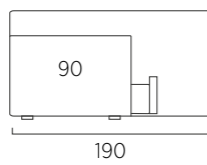

Plain Dormeuse Sottosopra con sistema Fast laterale dx/sx

DI SERIE:
- piede strutturale in metallo

STANDARD:
- metal structural feet