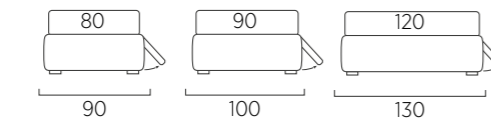

Sommier Sottosopra

DI SERIE:
- piede strutturale in metallo

STANDARD:
- metal structural feet