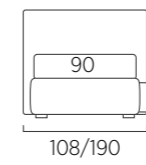

Letto Sottosopra con sistema Fast

DI SERIE:
- piede strutturale in metallo

STANDARD:
- metal structural feet