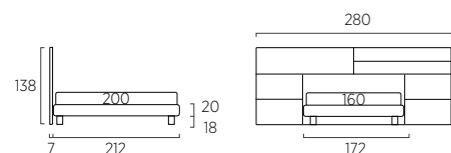

ALTERNANZA DI COLORI PER VALORIZZARE LA PERCEZIONE DELLO SPAZIO

ALTERNATING COLOURS TO ENHANCE
THE PERCEPTION OF THE SPACE

PANNELLI WALL

Uno cm 174 H 92, quattro cm 53 H 46, due cm 140 H 23, uno cm 140 H 46.
Sommier Lift con piede Peak in metallo colore seta.
Materasso e guanciali della linea Bside, completo lenzuola colore 280.
Due cuscini decoro cm 55X45 con finitura Line e cuscino decoro
cm 40X40 con finitura Line, telo arredo e plaid Linosa colore 06.
Comodino Bent colore seta.

*One 174XH 92 cm, four 53XH 46 cm, two 140XH 23 cm, one 140XH 46 cm.
Lift divan bed with Peak feet in metal, silk colour.
Bside mattress and pillows, bedding set, colour 280. Two decorative
cushions 55X45 cm with Line finish and decorative cushion 40X40 cm with
Line finish, coverlet and Linosa blanket, colour 06.
Bent bedside table, silk colour.*