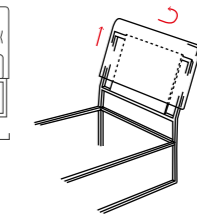

Letto Frame Dress