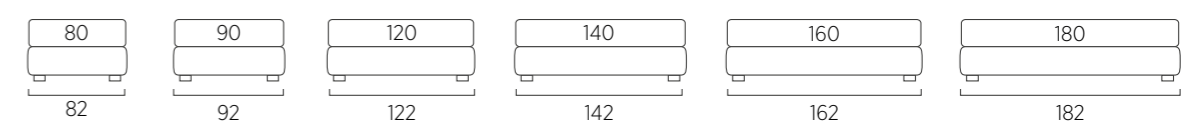

Sommier Filo

DI SERIE:

- piede in legno Cubic h cm 6, colore wengè
- SU RICHIESTA:
- piede in legno Cubic h cm 6, colori bianco, naturale, grigio
- piede in legno Circle h cm 6, colori bianco, naturale, wengè
- ruote Carry
- ruote Roll

STANDARD:

- h 6 cm Cubic wooden feet wengè
- TO ORDER:
- h 6 cm Cubic wooden feet white, natural or grey
- h 6 cm Circle wooden feet white, natural or wengè
- Carry wheels
- Roll wheels