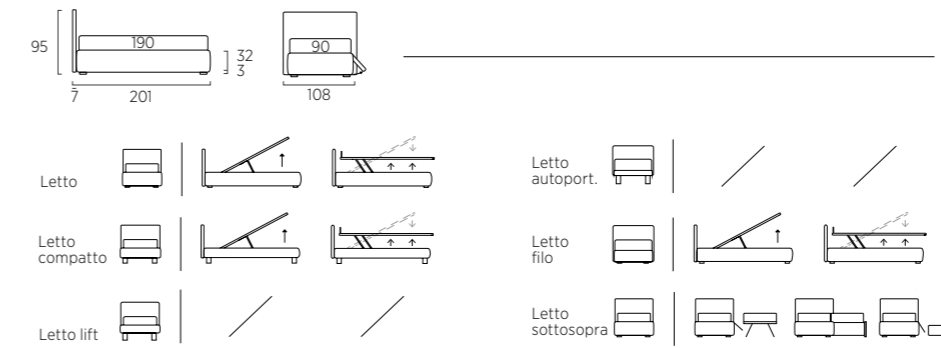

LETTI SOTTOSOPRA: UN LETTO IN PIÙ CON IL SECONDO LETTO ESTRAIBILE

I letti Sottosopra della collezione si possono scegliere con secondo letto estraibile (con rete Ciack, Yuki, Doli), che può essere affiancato raggiungendo la stessa altezza tra i letti. Il letto principale può essere completato con i materassi della linea Bside, il secondo, estraibile, con quelli classificati ad altezza ridotta (h cm 16). Scegliendo entrambi i materassi con quest'ultima tipologia (h cm 16), i piani letto saranno allo stesso livello.

UPSIDE-DOWN BEDS: AN EXTRA BED WITH THE ADDITIONAL PULL-OUT BED

The collection's Upside-down beds are available with a second pull-out bed (with the Ciack, Yuki or Doli slatted base), which can be placed side by side, reaching the same height between the beds. The main bed can be paired with the mattresses available in the Bside line, while the second pull-out bed can be used with low-height mattresses (H cm 16). Choosing a low-height mattress (H 16 cm) for both, the two beds are at the same level.