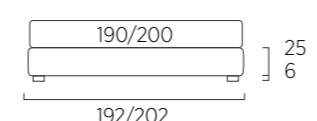

STANDARD:

- h 23 cm Top steel feet frosted finish
- TO ORDER:
- h 23 cm Top steel feet, eight colours
- h 23 cm Basic, Mark and Wily steel feet, chrome finish, eight colours
- Disk wheels

Sommier Filo

DI SERIE: