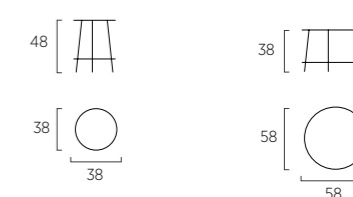

**TAVOLINO E PANCA LEAF
TAVOLINO E PANCA KIK**

e seta

Di serie piede in metallo colore polvere, su richiesta sette colori.
Metal feet, dusty grey colour as standard, seven colours on request.

**TAVOLINO
TAKI**

e seta

Di serie in metallo colore polvere, su richiesta sette colori.
In metal, dusty grey colour as standard, seven colours on request.