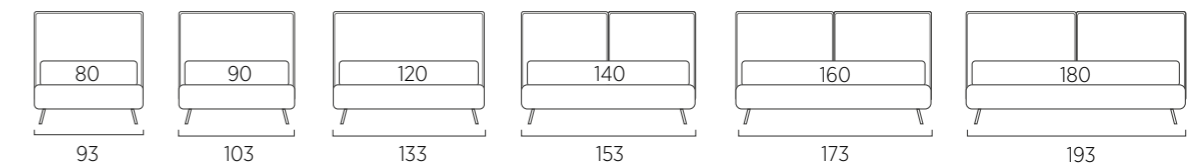

STANDARD:
 - h 6 cm Cubic wooden feet wengè
TO ORDER:
 - h 6 cm Cubic wooden feet white, natural or grey
 - h 6 cm Circle wooden feet white, natural or wengè
 - Carry wheels
 - Roll wheels

Twist Compatto