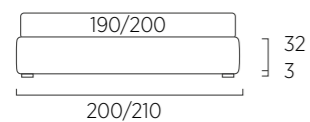

Sommier Sottosopra

DI SERIE:
- piede strutturale in metallo

STANDARD:
- metal structural feet