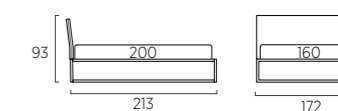

**COMBINAZIONI
D'EFFETTO**

COMBINATIONS
THAT MAKE AN IMPACT