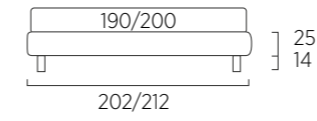

Sommier Compatto

DI SERIE:

- piede in legno Cubic h cm 14, colore wengè
- SU RICHIESTA:
- piede in legno Cubic h cm 14, colore bianco, naturale, grigio
- piede in legno Conic, Log, h cm 14, colore bianco, naturale, wengè
- piede in metallo Basic Glam, Peak, Trim, Mark, Wily h cm 14 finitura cromo, otto colori

STANDARD:

- h 14 cm Cubic wooden feet, wenge color
- TO ORDER:
- h 14 cm Cubic wooden feet. White, natural and grey colours
- h 14 cm Conic, Log wooden feet. White, natural and wenge colours
- h 14 cm Basic, Glam, Peak, Trim, Mark and Wily steel feet, chrome finish, eight colours