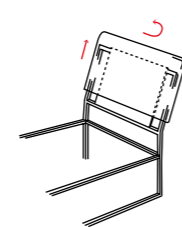

Letto Frame Twist