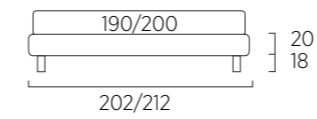

Sommier Lift

DI SERIE:

- piede in legno Cubic h cm 18, colore wengè
- SU RICHIESTA:
- piede in legno Cubic h cm 18, colori bianco, naturale, grigio
- piede in legno Conic, Log h cm 18, colori bianco, naturale, wengè
- piede in metallo Top h cm 18, finitura satinato, otto colori
- piede in metallo Basic, Glam, Peak, Trim, Mark e Wily h cm 18, finitura cromo, otto colori

STANDARD:

- h 18 cm Cubic wooden feet, wenge color
- TO ORDER:
- h 18 cm Cubic wooden feet. White, natural and grey colours
- h 18 cm Conic and Log wooden feet. White, natural and wenge colours
- h 18 cm Top steel feet, frosted finish, eight colours
- h 18 cm Basic, Glam, Peak, Trim, Mark and Wily steel feet, chrome finish, eight colours