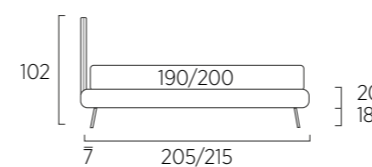

Twist Lift

DI SERIE:
- piede in legno Log h cm 18, colore wengè
SU RICHIESTA:
- piede in legno Log h cm 18, colori bianco, naturale
- piede in legno Conic h cm 18, colori bianco, naturale, wengè
- piede in metallo Top h cm 18, finitura satinato, otto colori
- piede in metallo Basic, Glam, Peak, Trim, Mark e Wily h cm 18, finitura cromo, otto colori

STANDARD:
- h 18 cm Log wooden feet wengè
TO ORDER:
- h 18 cm Log wooden feet white, natural colours
- h 18 cm Conic wooden feet white, natural and wengè colours
- h 18 cm Top steel feet, eight colours
- h 18 cm Basic, Glam, Peak, Trim, Mark and Wily steel feet, chrome finish, eight colours