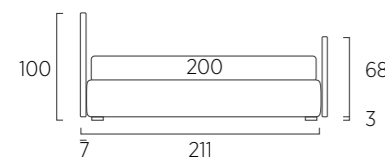

Plain Dormeuse Sottosopra con sistema Fast laterale dx/sx

DI SERIE:
- piede strutturale in metallo

STANDARD:
- metal structural feet