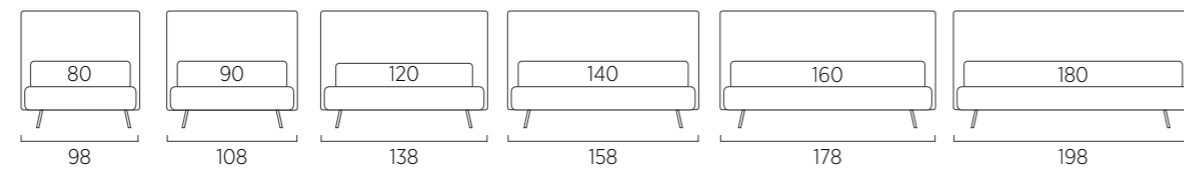

Letto Lift

DI SERIE:
- piede in legno Log h cm 18, colore wengè
SU RICHIESTA:
- piede in legno Log h cm 18, colori bianco, naturale
- piede in legno Conic h cm 18, colori bianco, naturale, wengè
- piede in metallo Top h cm 18, finitura satinato, otto colori
- piede in metallo Basic, Glam, Peak, Trim, Mark e Wily h cm 18, finitura cromo, otto colori

STANDARD:
- h 18 cm Log wooden feet wengè
TO ORDER:
- h 18 cm Log wooden feet white, natural colours
- h 18 cm Conic wooden feet white, natural and wengè colours
- h 18 cm Top steel feet, eight colours
- h 18 cm Basic, Glam, Peak, Trim, Mark and Wily steel feet, chrome finish, eight colours