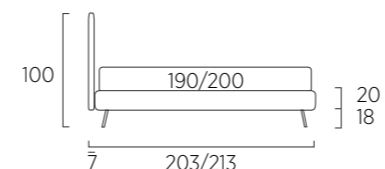

Plain Lift

DI SERIE:

- piede in legno Log h cm 18, colore wengè
- **SU RICHIESTA:**
- piede in legno Log h cm 18, colori bianco, naturale
- piede in legno Conic h cm 18, colori bianco, naturale, wengè
- piede in metallo Top h cm 18, finitura satinato, otto colori
- piede in metallo Basic, Glam, Peak, Trim, Mark e Wily h cm 18, finitura cromo, otto colori

STANDARD:

- h 18 cm Log wooden feet wengè
- **TO ORDER:**
- h 18 cm Log wooden feet white, natural colours
- h 18 cm Conic wooden feet white, natural and wengè colours
- h 18 cm Top steel feet, eight colours
- h 18 cm Basic, Glam, Peak, Trim, Mark and Wily steel feet, chrome finish, eight colours