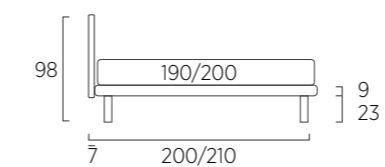

Plain Autoportante

DI SERIE:

- piede in metallo Top h cm 23, finitura satinato
- **SU RICHIESTA:**
- piede in metallo Top h cm 23, otto colori
- piede in metallo Basic, Mark e Wily h cm 23, finitura cromo, otto colori
- ruote Disk

STANDARD:

- h 23 cm Top steel feet frosted finish
- **TO ORDER:**
- h 23 cm Top steel feet, eight colours
- h 23 cm Basic, Mark and Wily steel feet, chrome finish, eight colours
- Disk wheels