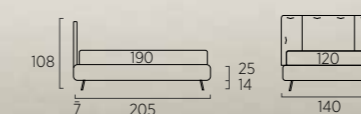

DRESS

Letto Compatto con piede Mark in metallo colore polvere.
Materasso e guanciaie della linea Bside, completo lenzuola
colore 281 e 280. Due cuscini decoro cm 40X40 con bottone e
cuscino decoro cm 40X40, telo arredo. Tasca velcrabile.
Comodino Bent colore polvere.

*Compact bed with Mark feet in metal, dusty grey colour.
Bside mattress and pillow, bedding set, colours 281 and 280. Two
decorative cushions 40X40 cm and decorative cushion 40X40 cm,
coverlet.
Bent bedside table, dusty grey colour.*

Poltroncina Sasha con piede Basic in metallo
colore polvere e cuscino decoro cm 40X40.

*Sasha armchair with Basic feet in metal,
dusty grey colour and decorative cushion 40X40 cm.*