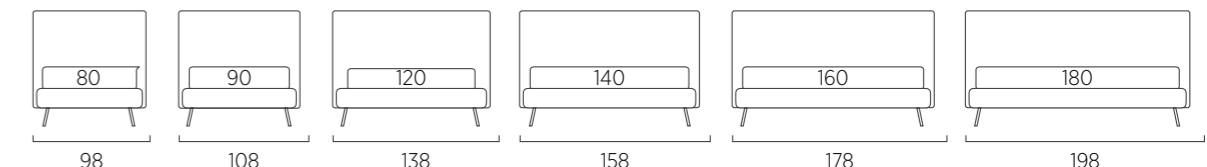

Plain Lift

DI SERIE:

- piede in legno Log h cm 18, colore wengè
- **SU RICHIESTA:**
- piede in legno Log h cm 18, colori bianco, naturale
- piede in legno Conic h cm 18, colori bianco, naturale, wengè
- piede in metallo Top h cm 18, finitura satinato, otto colori
- piede in metallo Basic, Glam, Peak, Trim, Mark e Wily h cm 18, finitura cromo, otto colori

STANDARD:

- h 18 cm Log wooden feet wengè
- **TO ORDER:**
- h 18 cm Log wooden feet white, natural colours
- h 18 cm Conic wooden feet white, natural and wengè colours
- h 18 cm Top steel feet, eight colours
- h 18 cm Basic, Glam, Peak, Trim, Mark and Wily steel feet, chrome finish, eight colours