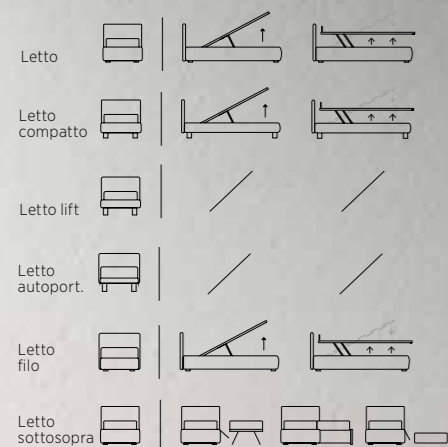

*SHAPES AND COLOURS BLEND
INTO A PERFECT PICTURE*

Poltroncina Malik. Tavolino Leaf H cm 42 con piede in metallo colore ciliegia.

Malik armchair. Occasional table H 42 cm with feet in metal, cherry colour.