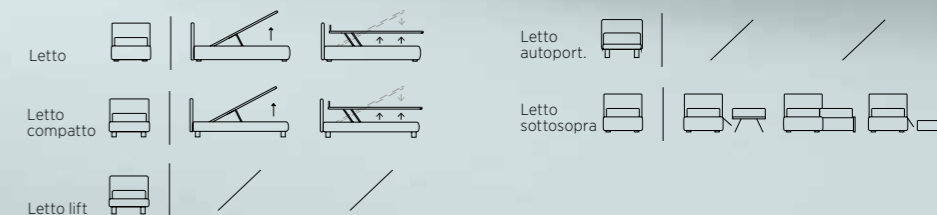

PLAIN

Letto Autoportante laterale sinistro con piede Wily in metallo colore ginestra. Materasso e guanciaie della linea Bside, completo lenzuola colore 36. Cover Love. Due cuscini decoro cm 40X40, piumotto cm 165X135.

Left sided free-standing bed with Wily feet in metal, laburnum yellow colour. Bside mattress and pillow, bedding set, colour 36. Cover Love. Two decorative cushions 40X40 cm, duvet 165X135 cm.