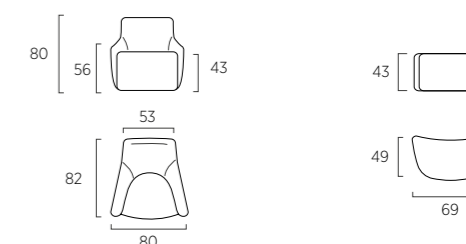

POLTRONCINA MALIK E POUFF MALIK