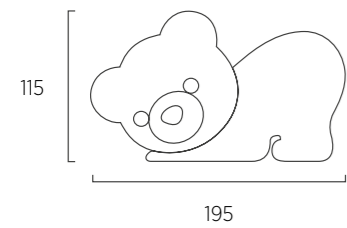

Ted dx/sx

P 4/7