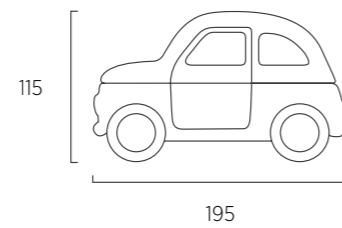

Car dx/sx

P 5