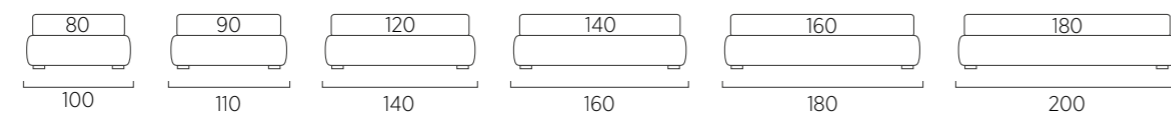

STANDARD:

- h 6 cm Cubic wooden feet wengè
- TO ORDER:
- h 6 cm Cubic wooden feet white, natural or grey
- h 6 cm Circle wooden feet white, natural or wengè
- Carry wheels
- Roll wheels

Sommier Large

DI SERIE: