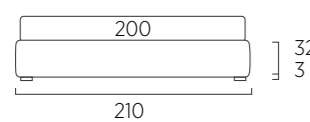

Sommier Sottosopra con sistema Fast

DI SERIE:
- piede strutturale in metallo

STANDARD:
- metal structural feet