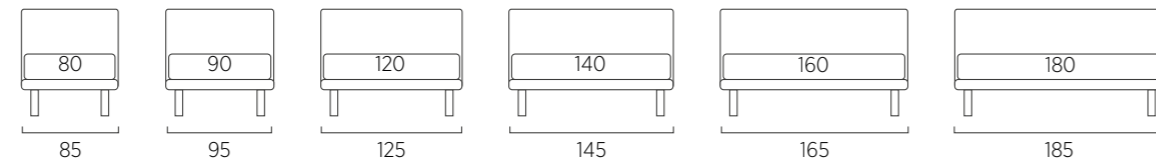

Letto Autoportante

DI SERIE:
- piede in metallo Top h cm 23, finitura satinato
SU RICHIESTA:
- piede in metallo Top h cm 23, otto colori
- piede in metallo Basic, Mark e Wily h cm 23, finitura cromo, otto colori
- ruote Disk

STANDARD:
- h 23 cm Top steel feet frosted finish
TO ORDER:
- h 23 cm Top steel feet, eight colours
- h 23 cm Basic, Mark and Wily steel feet, chrome finish, eight colours
- Disk wheels