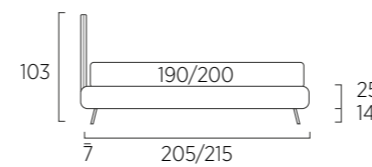

STANDARD:
 - h 6 cm Cubic wooden feet wengè
TO ORDER:
 - h 6 cm Cubic wooden feet white, natural or grey
 - h 6 cm Circle wooden feet white, natural or wengè
 - Carry wheels
 - Roll wheels

Twist Compatto