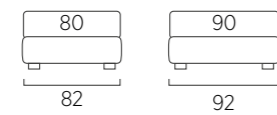

Sommier struttura Filo con piano

DI SERIE:
- piede in legno Cubic h cm 6, colore wengè
SU RICHIESTA:
- piede in legno Cubic h cm 6, colori bianco, naturale, grigio
- piede in legno Circle h cm 6, colori bianco, naturale, wengè
- ruote Carry
- ruote Roll

STANDARD:
- h 6 cm Cubic wooden feet wengè
TO ORDER:
- h 6 cm Cubic wooden feet white, natural or grey
- h 6 cm Circle wooden feet white, natural or wengè
- Carry wheels
- Roll wheels