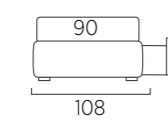

Sommier Sottosopra con sistema Fast

DI SERIE:
- piede strutturale in metallo

STANDARD:
- metal structural feet