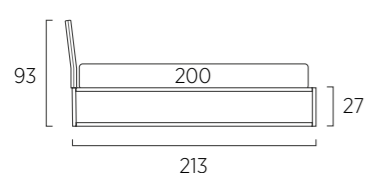

Letto Frame Twist