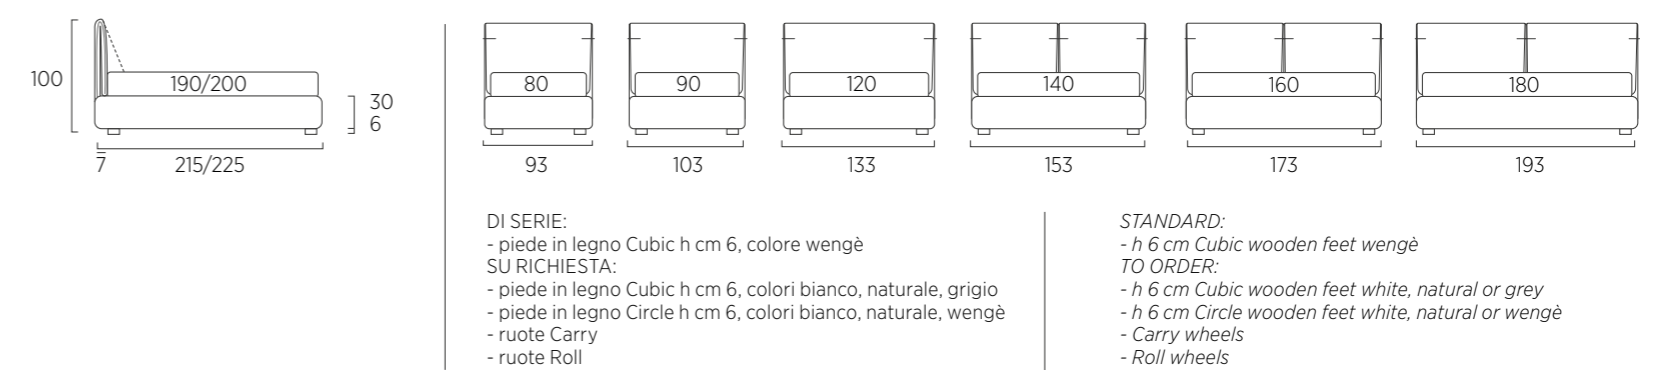

Possibili lavorazioni a trapunta per rivestimento reversibile testiera letto Clip

Clip

Clip Compatto

Clip Lift

Possibili lavorazioni a trapunta per rivestimento reversibile testiera letto Spin

Spin

Spin Compatto

Spin Lift