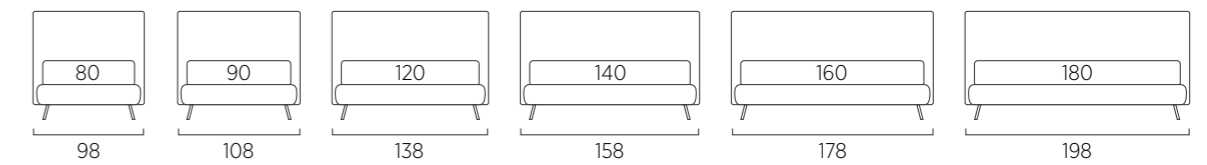

STANDARD:

- h 6 cm Cubic wooden feet wengè
- TO ORDER:**
- h 6 cm Cubic wooden feet white, natural or grey
- h 6 cm Circle wooden feet white, natural or wengè
- Carry wheels
- Roll wheels

Plain Compatto