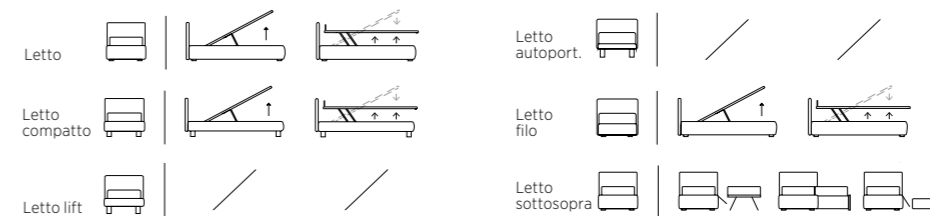

LETTI SOTTOSOPRA: UN LETTO IN PIÙ CON IL SISTEMA FAST

Il sistema Fast è disponibile per letti singoli con materasso da cm 90X200, permette di avere a disposizione il secondo letto con materasso da cm 80X190 H cm 16. Scegliendo entrambi i materassi della linea Bside H cm 16, i piani letto si trovano allo stesso livello.

UPSIDE-DOWN BEDS: AN EXTRA BED WITH THE FAST SYSTEM

The Fast system is available for single beds with a 90X200 cm mattress, allowing for the use of a second bed with an 80X190XH 16 cm mattress. Choosing both mattresses from the Bside line with H 16 cm, the two beds are at the same height.