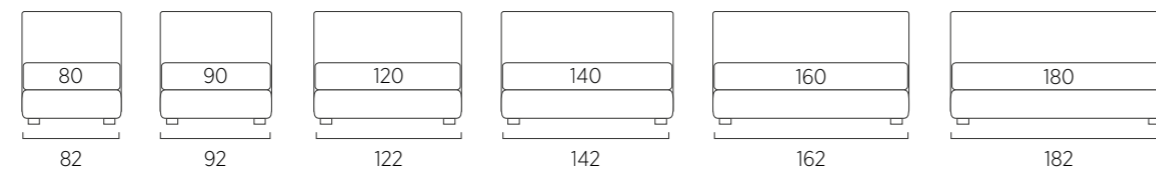

Letto Filo

* nella versione contenitore la profondità aumenta di cm 4

* in the container version the depth increases by 4 cm

DI SERIE:
- piede in legno Cubic h cm 6 colore wengè
SU RICHIESTA:
- piede in legno Cubic h cm 6, colori bianco, naturale, grigio
- piede in legno Circle h cm 6, colori bianco, naturale, wengè
- ruote Carry
- ruote Roll

STANDARD:
- h 6 cm Cubic wooden feet wengè
TO ORDER:
- h 6 cm Cubic wooden feet white, natural or grey
- h 6 cm Circle wooden feet white, natural or wengè
- Carry wheels
- Roll wheels

Letto struttura Filo con rete

DI SERIE:
- piede in legno Cubic h cm 6 colore wengè
SU RICHIESTA:
- piede in legno Cubic h cm 6, colori bianco, naturale, grigio
- piede in legno Circle h cm 6, colori bianco, naturale, wengè
- ruote Carry
- ruote Roll

STANDARD:
- h 6 cm Cubic wooden feet wengè
TO ORDER:
- h 6 cm Cubic wooden feet white, natural or grey
- h 6 cm Circle wooden feet white, natural or wengè
- Carry wheels
- Roll wheels