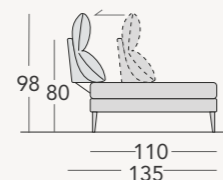

ASTOR

Divano
L 190 P 110/135 H 98