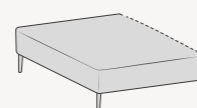

Finitura Line
/ Line finiture