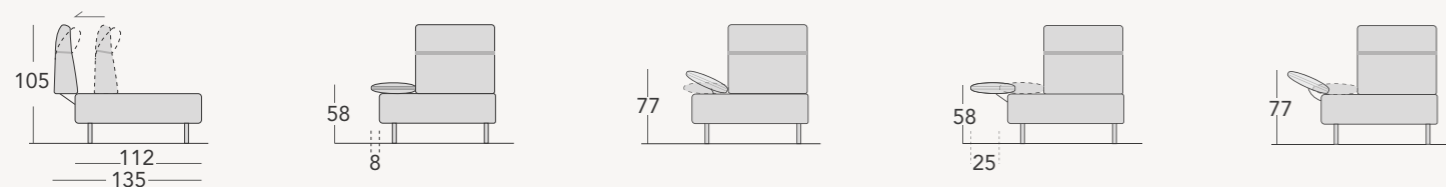

PULL

TIPOLOGIA PIEDI / FEET TYPE

INFORMAZIONI TECNICHE / TECHNICAL INFORMATION

Struttura: legno stagionato e agglomerato.

Seduta: a quote differenziate, in poliuretano espanso indeformabile D 35 CIRCULARREFOAM® e D 25 rivestito in vellutino accoppiato.

Cuscini schienale: in poliuretano espanso indeformabile super soft D 25 con inserto in multistrato e meccanismo poggiatesta a scatti in metallo, rivestiti in vellutino accoppiato gr 300.

Meccanismo per movimento schiena: in metallo.

Cuscino bracciolo: in poliuretano espanso indeformabile D 25 con inserto in multistrato e meccanismo frizionato a scatti in metallo, rivestito in vellutino accoppiato.

Rivestimenti: completamente sfoderabile in tessuto, parzialmente sfoderabile in pelle e ecopelle.
Nella versione con il rivestimento in pelle ci potranno essere delle cuciture aggiuntive.

Structure: seasoned and bonded wood.

Seating: in D 35 CIRCULARREFOAM® and D 25 non-deformable polyurethane foam at different heights, covered in velveteen coupled.

Back cushions: in D 25 super soft non-deformable polyurethane foam, with multilayer insert and headrest click mechanism in metal, covered in 300 gr. velveteen coupled.

Backrest movement mechanism: in metal.

Armrest cushion: in D 25 non-deformable polyurethane foam, with multilayer insert and click frictioned mechanism in metal, covered in velveteen coupled.

Upholstery: fully removable in fabric, partially removable in leather or in eco-leather.
In the leather version there could be additional sewings.

CIRCULARREFOAM®

Schiuma poliuretana ecofriendly, con spiccate caratteristiche di ergonomia e traspirabilità, prodotta con miscela di materiali vergini e riciclati.