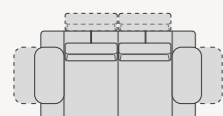

PULL

Divano
L 216/266 P 112/135 H 105