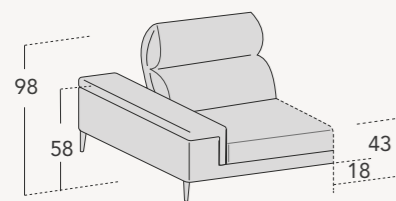

ASTOR

TIPOLOGIA PIEDI / FEET TYPE

Piede Link in metallo
finitura nichel nero di
serie, cromo optional
Standard black nickel
finish metal Link foot,
chrome finish optio-
nal

Piede Frame in metallo
finitura anodic bronze,
manganese o nero
opaco optional
Optional anodic bronze,
manganese or matte
black finish metal
Frame foot

Piede Jump in metallo
finitura anodic bronze,
manganese o nero
opaco optional
Optional anodic bronze,
manganese or matte
black finish metal
Jump foot

Piede Zed in metallo
finitura anodic bronze,
manganese o nero
opaco optional
Optional anodic bronze,
manganese or
matte black finish
metal Zed foot

INFORMAZIONI TECNICHE / TECHNICAL INFORMATION

Struttura: legno stagionato e agglomerato, completamente rivestita in vellutino accoppiato in fibra di poliestere gr 300.

Cuscini seduta: in poliuretano espanso indeformabile D 35 CIRCULARREFOAM®, rivestito in ovatta di poliestere gr 300.

Cuscini schienale: in piuma d'oca sterilizzata e fibra di poliestere suddiviso in comparti.

Meccanismo per movimento schiena: in metallo.

Cuscino bracciolo: in poliuretano espanso indeformabile D25 elastico rivestito in fibra di poliestere.

Rivestimenti: completamente sfoderabile in tessuto, parzialmente sfoderabile in pelle e ecopelle.
Nella versione con il rivestimento in pelle ci potranno essere delle cuciture aggiuntive.

Structure: seasoned and bonded wood, fully wrapped in 300 gr. polyester fiber velveteen coupled.

Seating cushions: in D 35 CIRCULARREFOAM® non-deformable polyurethane foam, wrapped in 300 gr. polyester batting.

Back cushions: in sterilized goose down and polyester fiber, divided into compartments.

Backrest movement mechanism: in metal.