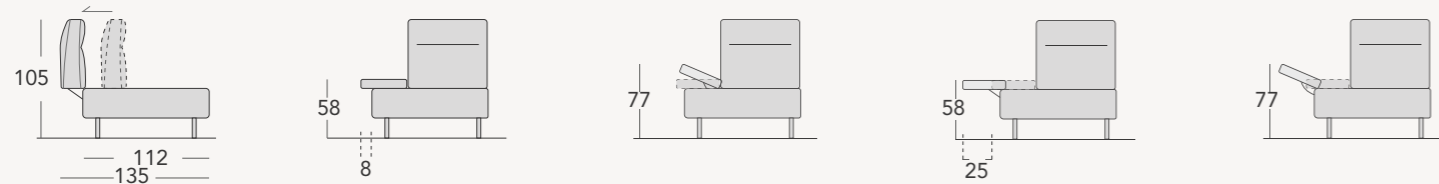

DALTON

TIPOLOGIA PIEDI / FEET TYPE

INFORMAZIONI TECNICHE / TECHNICAL INFORMATION

Struttura: legno stagionato e agglomerato.

Seduta: a quote differenziate, in poliuretano espanso indeformabile D 35 CIRCULARREFOAM® e D 25 rivestito in vellutino accoppiato.

Cuscini schienale: in poliuretano espanso indeformabile super soft D 25 con inserto in multistrato rivestiti in vellutino accoppiato gr 300.

Meccanismo per movimento schiena: in metallo.

Cuscino bracciolo: in poliuretano espanso indeformabile D 25 con inserto in multistrato e meccanismo frizionato a scatti in metallo, rivestito in vellutino accoppiato.

Rivestimenti: completamente sfoderabile in tessuto, parzialmente in pelle e ecopelle.
Nella versione con il rivestimento in pelle ci potranno essere delle cuciture aggiuntive.

Structure: seasoned and bonded wood.

Seating: in D 35 CIRCULARREFOAM® and D 25 non-deformable polyurethane foam at different heights, covered in velveteen coupled.

Back cushions: in D 25 super soft non-deformable polyurethane foam, with multilayer insert, covered in 300 gr. velveteen coupled.

Backrest movement mechanism: in metal.

Armrest cushion: in D 25 non-deformable polyurethane foam, with multilayer insert and click frictioned mechanism in metal, covered in velveteen coupled.

Upholstery: fully removable in fabric, partially removable in leather or in eco-leather.
In the leather version there could be additional sewings.

CIRCULARREFOAM®

Schiuma poliuretana ecofriendly, con spiccate caratteristiche di ergonomia e traspirabilità, prodotta con miscela di materiali vergini e riciclati.
Una soluzione innovativa con importanti benefici circolari: