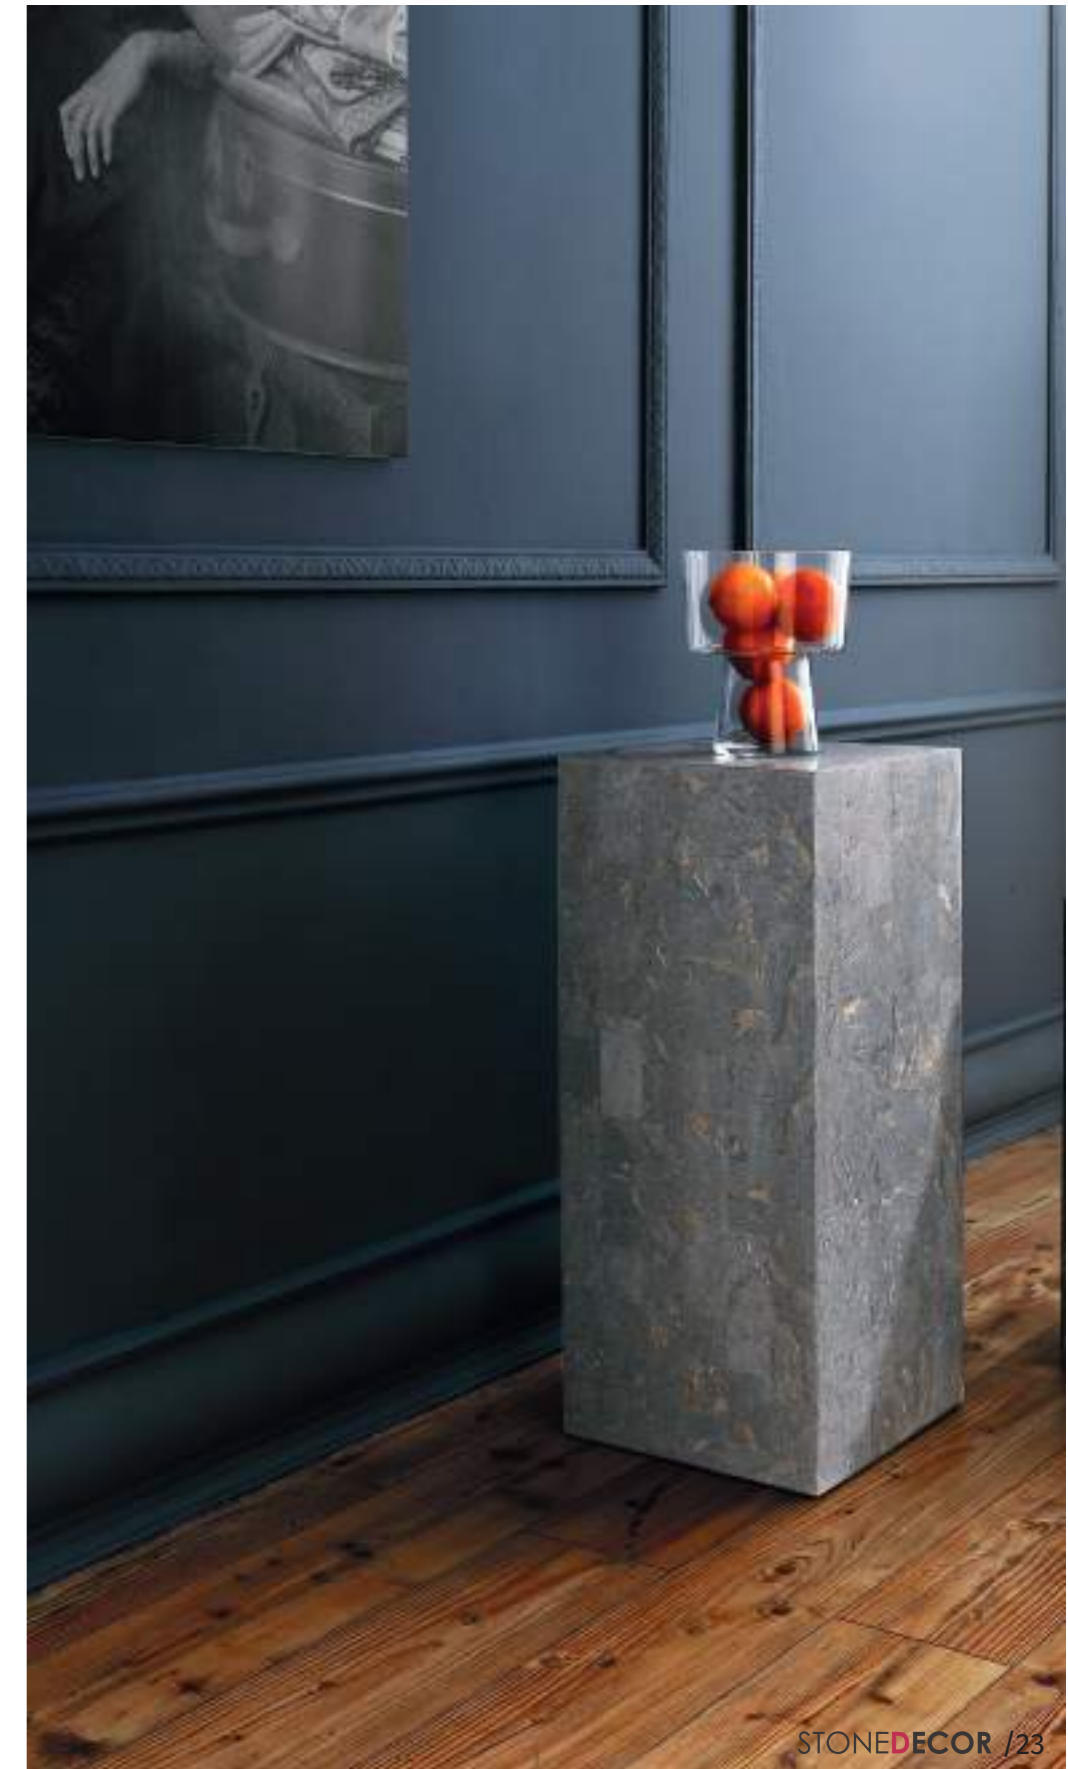

Colonna
in pietra fossile **gray stone**

Grey fossil stone stand

FS/009/GS

L.P.H. cm 35 x 35 x 80