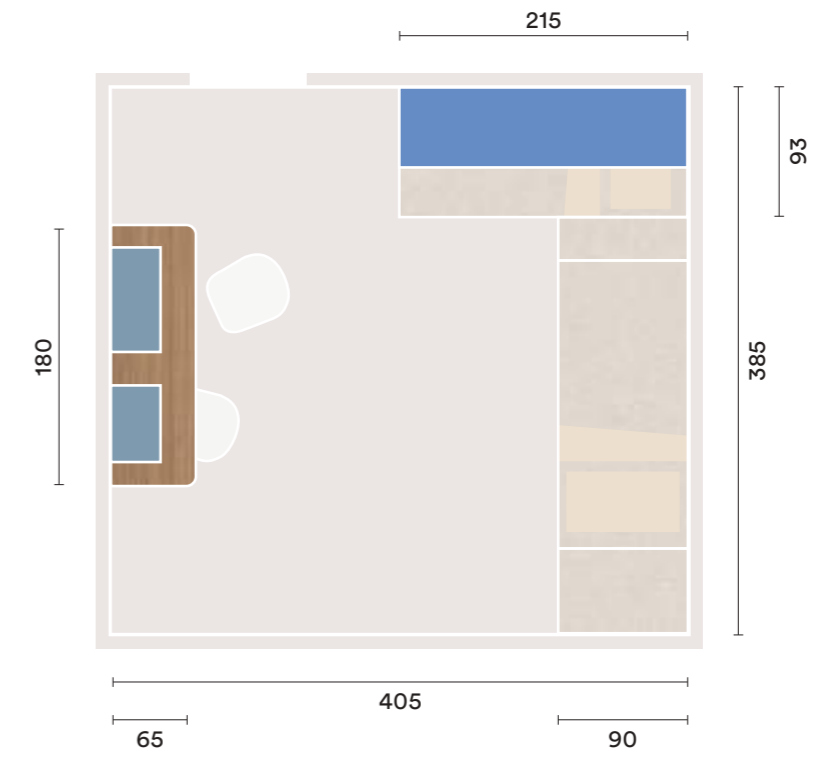

PLANIMETRIA | PLANIMETRY