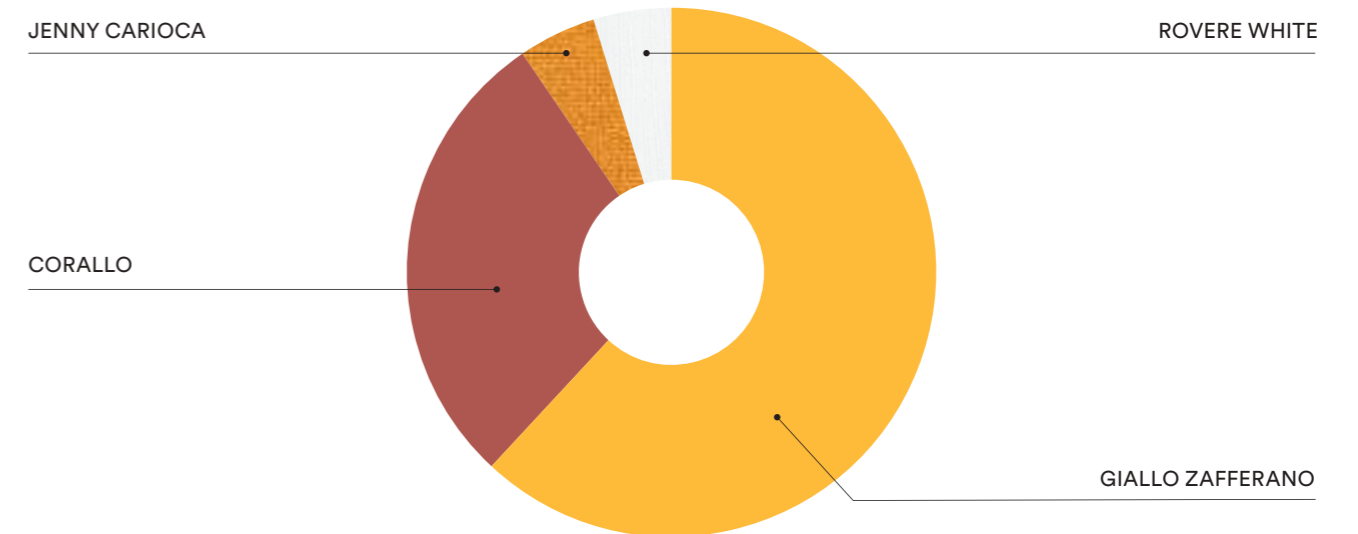

FINITURE | FINISHES