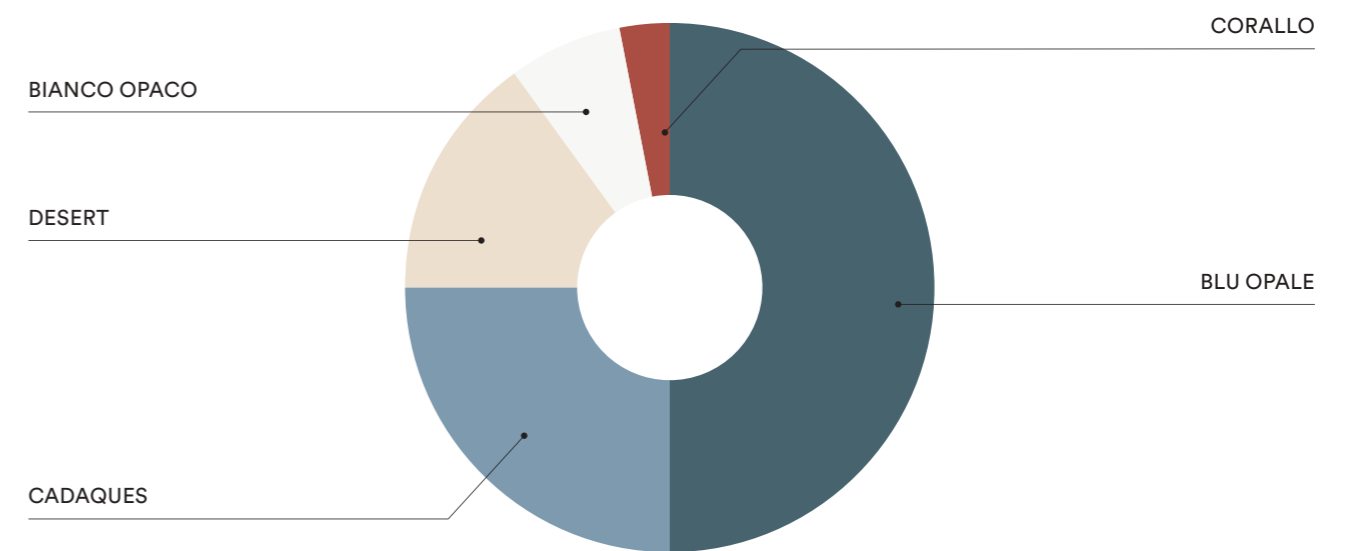

FINITURE | FINISHES