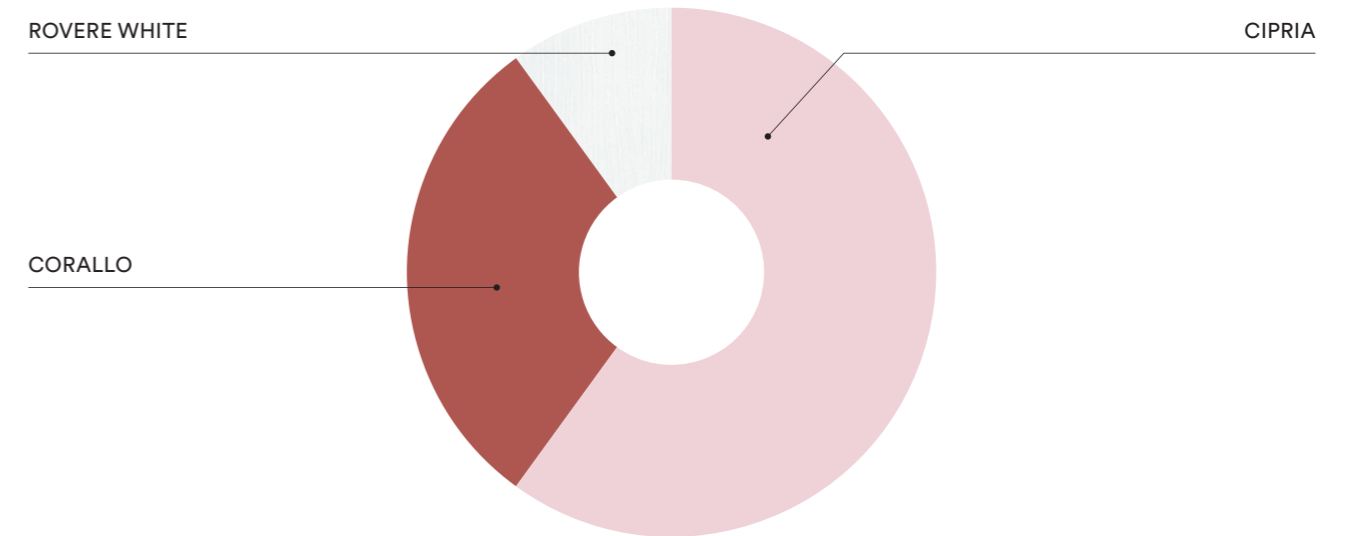

FINITURE | FINISHES