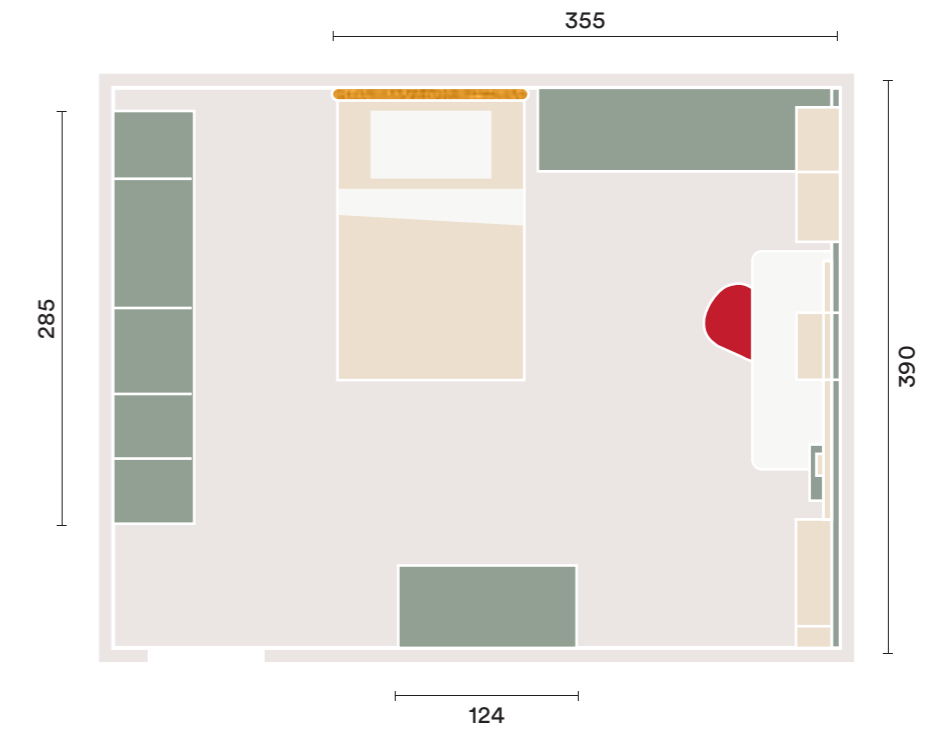

PLANIMETRIA | PLANIMETRY