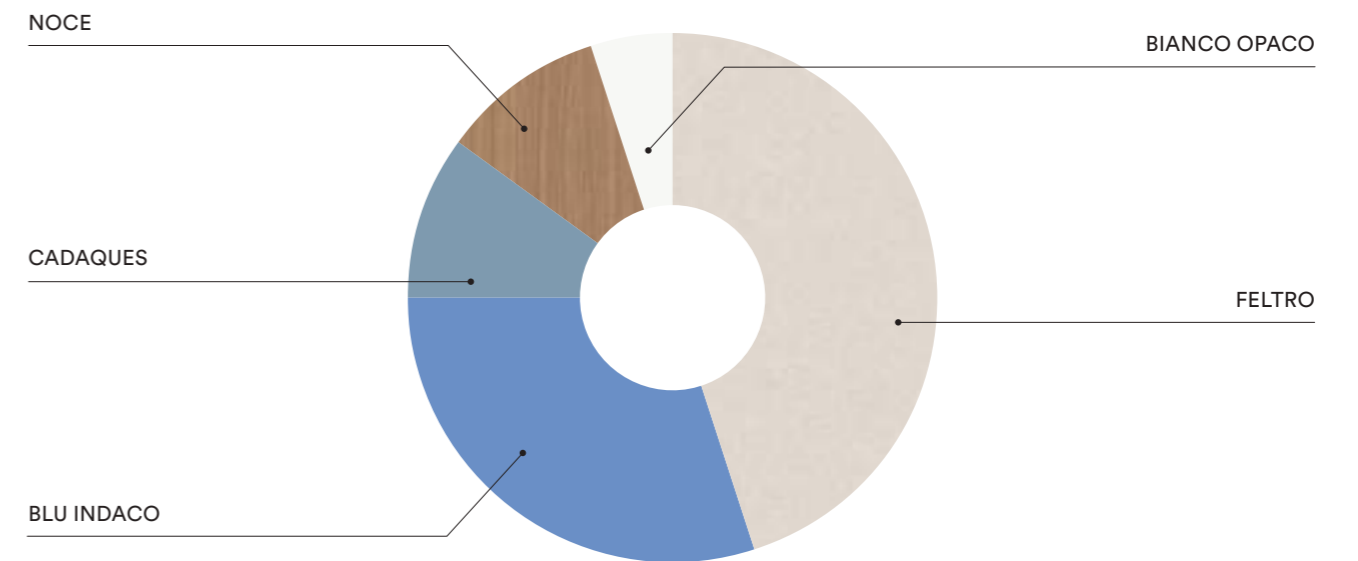

FINITURE | FINISHES