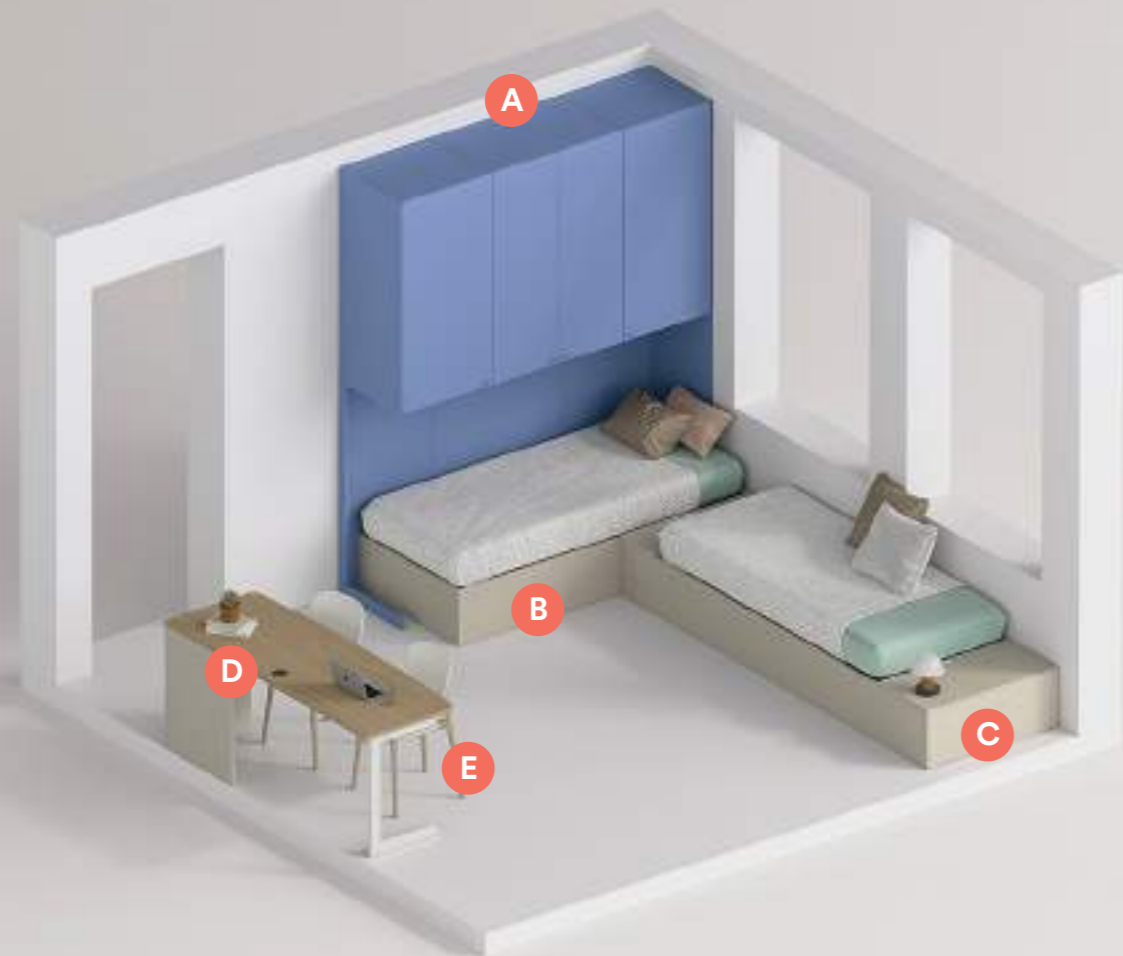

- A** Rialto overhead wardrobe with C-shaped metal side support
W 215 D 56.3 H 128 cm
- B** 2 Flotta system storage beds
W 200 D 87.8 H 34 cm
- C** 1 Flotta system storage module
W 90 D 30 H 35.8 cm
1 Flotta system storage module
W 90 D 60 H 35.8 cm
- D** SG101 desk with shaped top with Bit support
W 180 D 65 H 77.6 cm
- E** Nice chairs