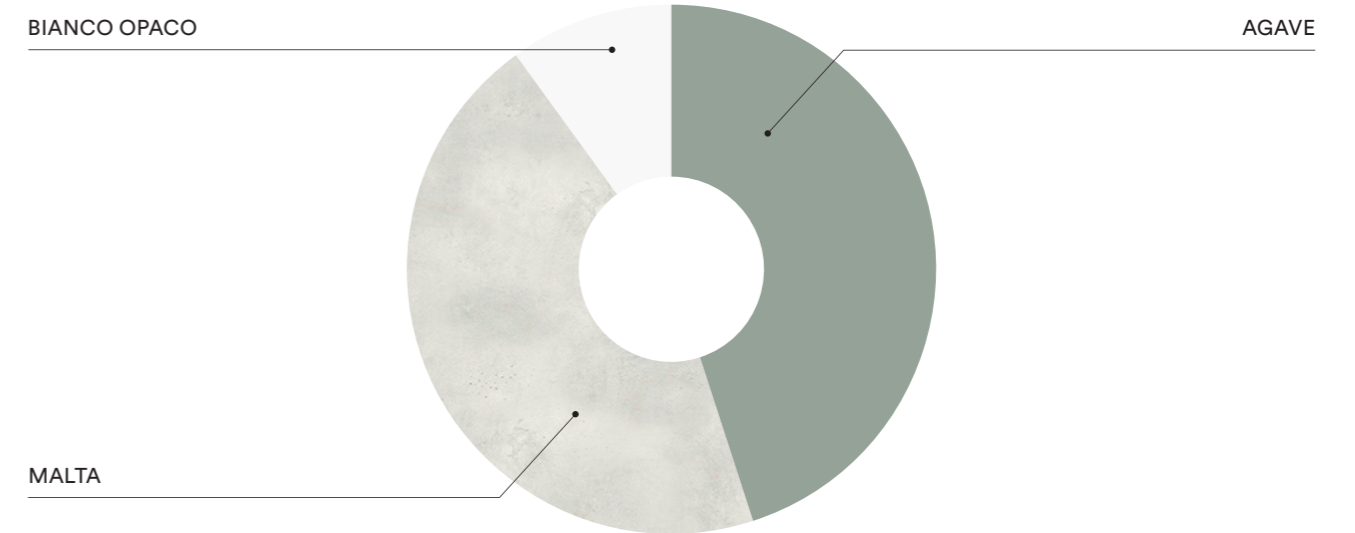

FINITURE | FINISHES