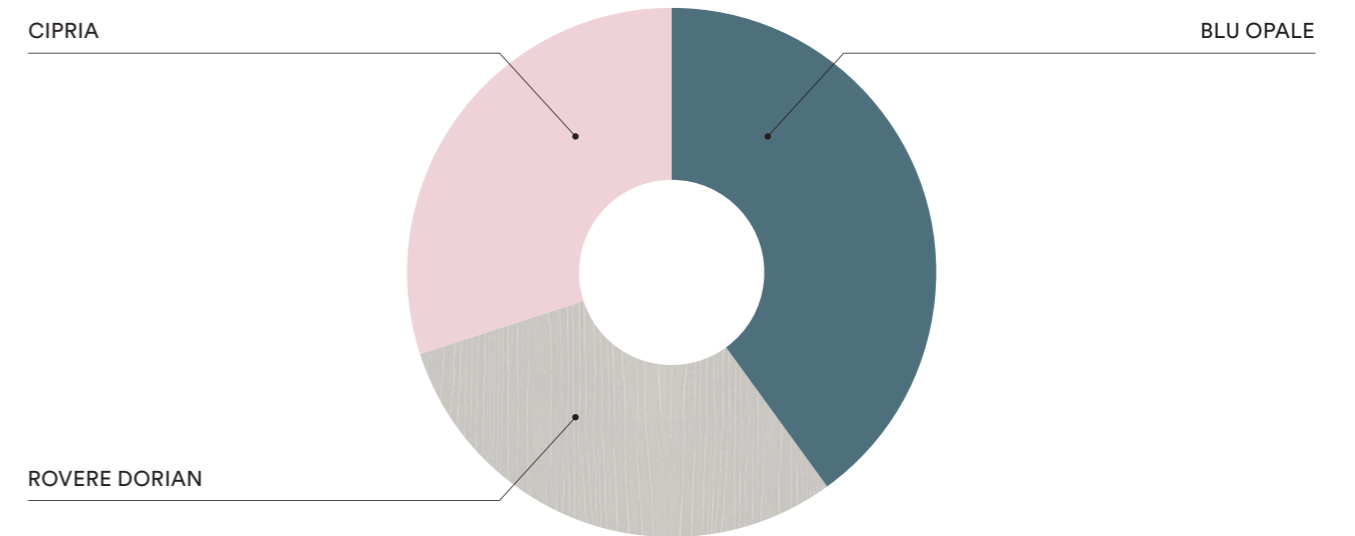

PLANIMETRIA | PLANIMETRY

FINITURE | FINISHES

Castelli & Happy

Bunk beds and Happy

Dividing. And sharing.
When the family grows
or when the home's doors
open to sociability, it's time
to smartly reorganise the kids'
bedroom space. With bunk
beds that can be personalised
in different configurations.
To optimise and to welcome.
To make "two" a one-of-a-kind
experience.