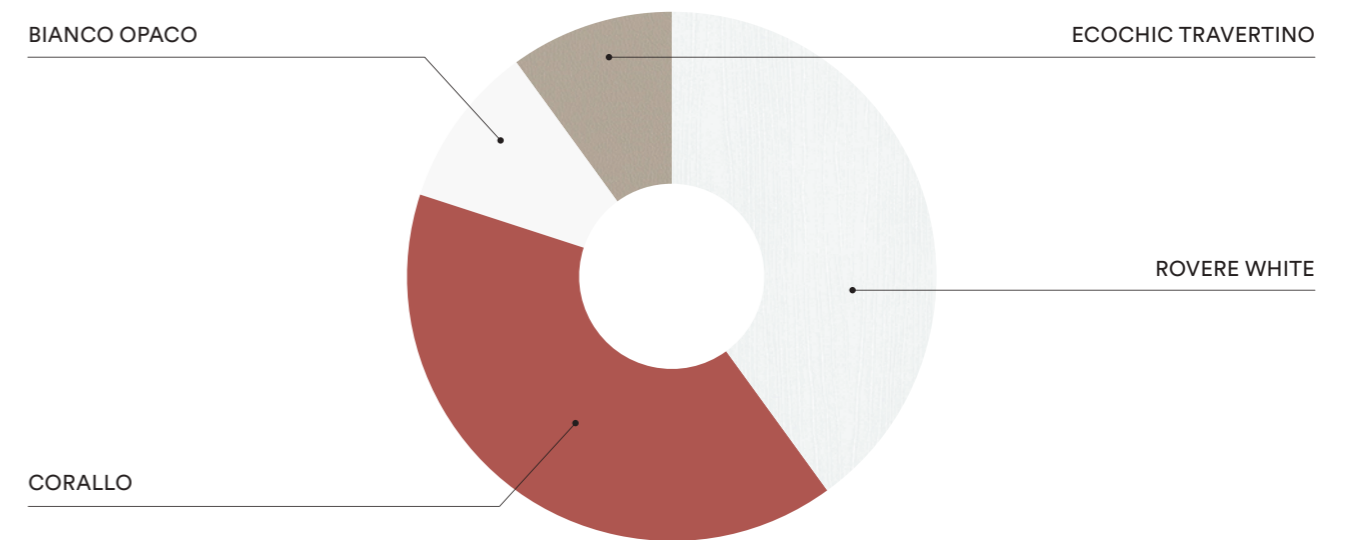

FINITURE | FINISHES