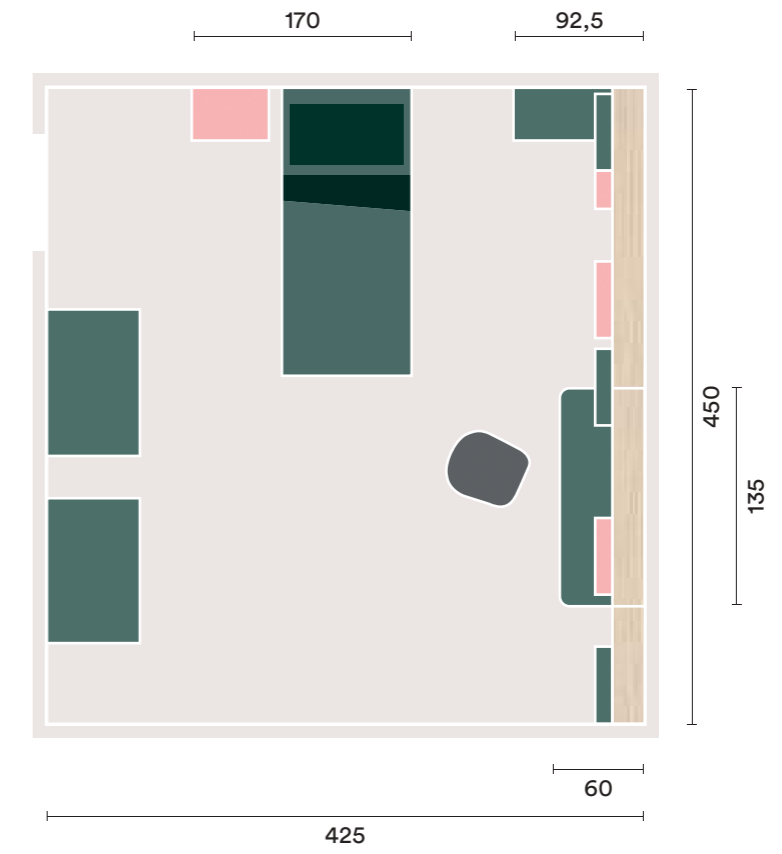

PLANIMETRIA | PLANIMETRY