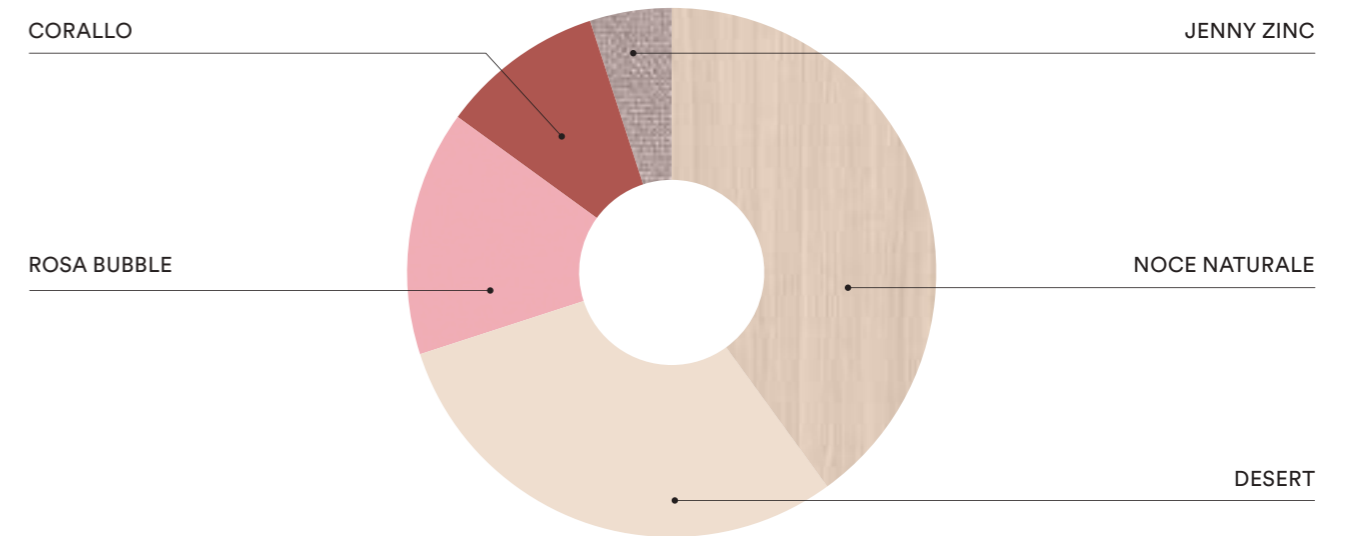

EN
 Wardrobe with **Club** swing door,
Infinity suspended bookshelves, **Baia**
 system beds, floor-standing modular
 elements, **Podio** desks, **Nice** chair.

PLANIMETRIA | PLANIMETRY

FINITURE | FINISHES