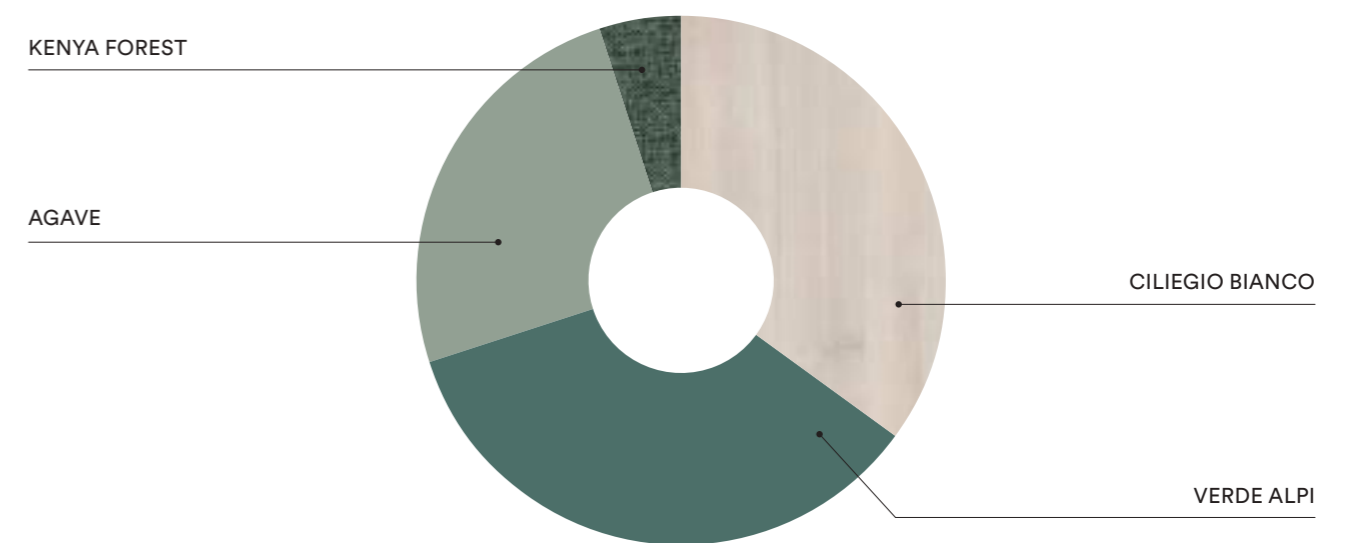

FINITURE | FINISHES