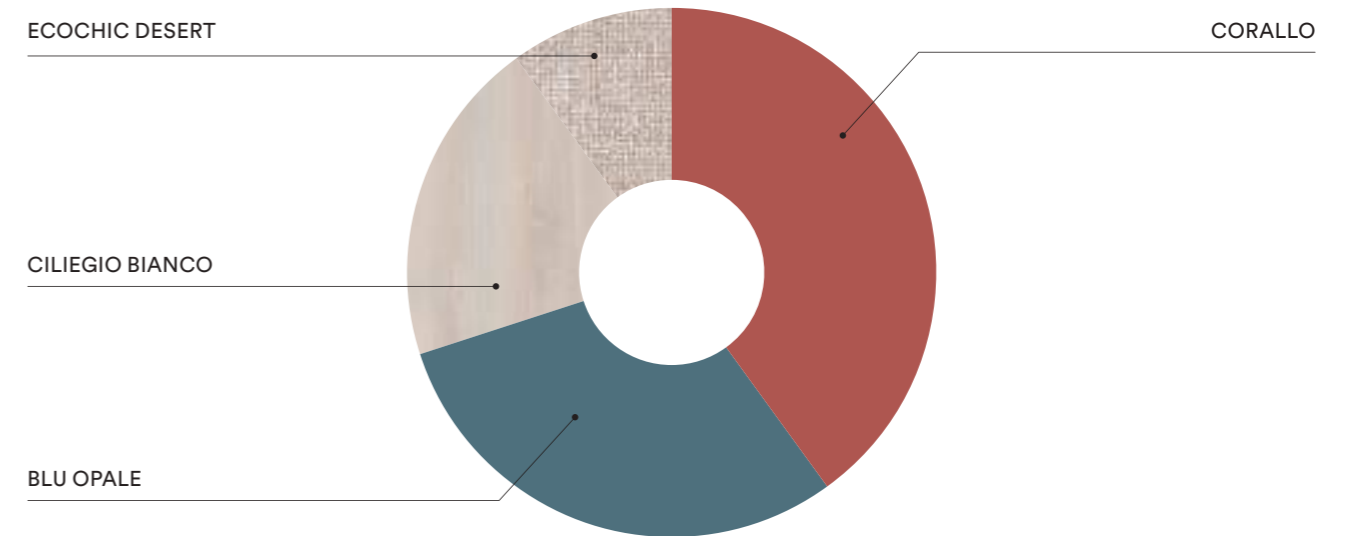

FINITURE | FINISHES