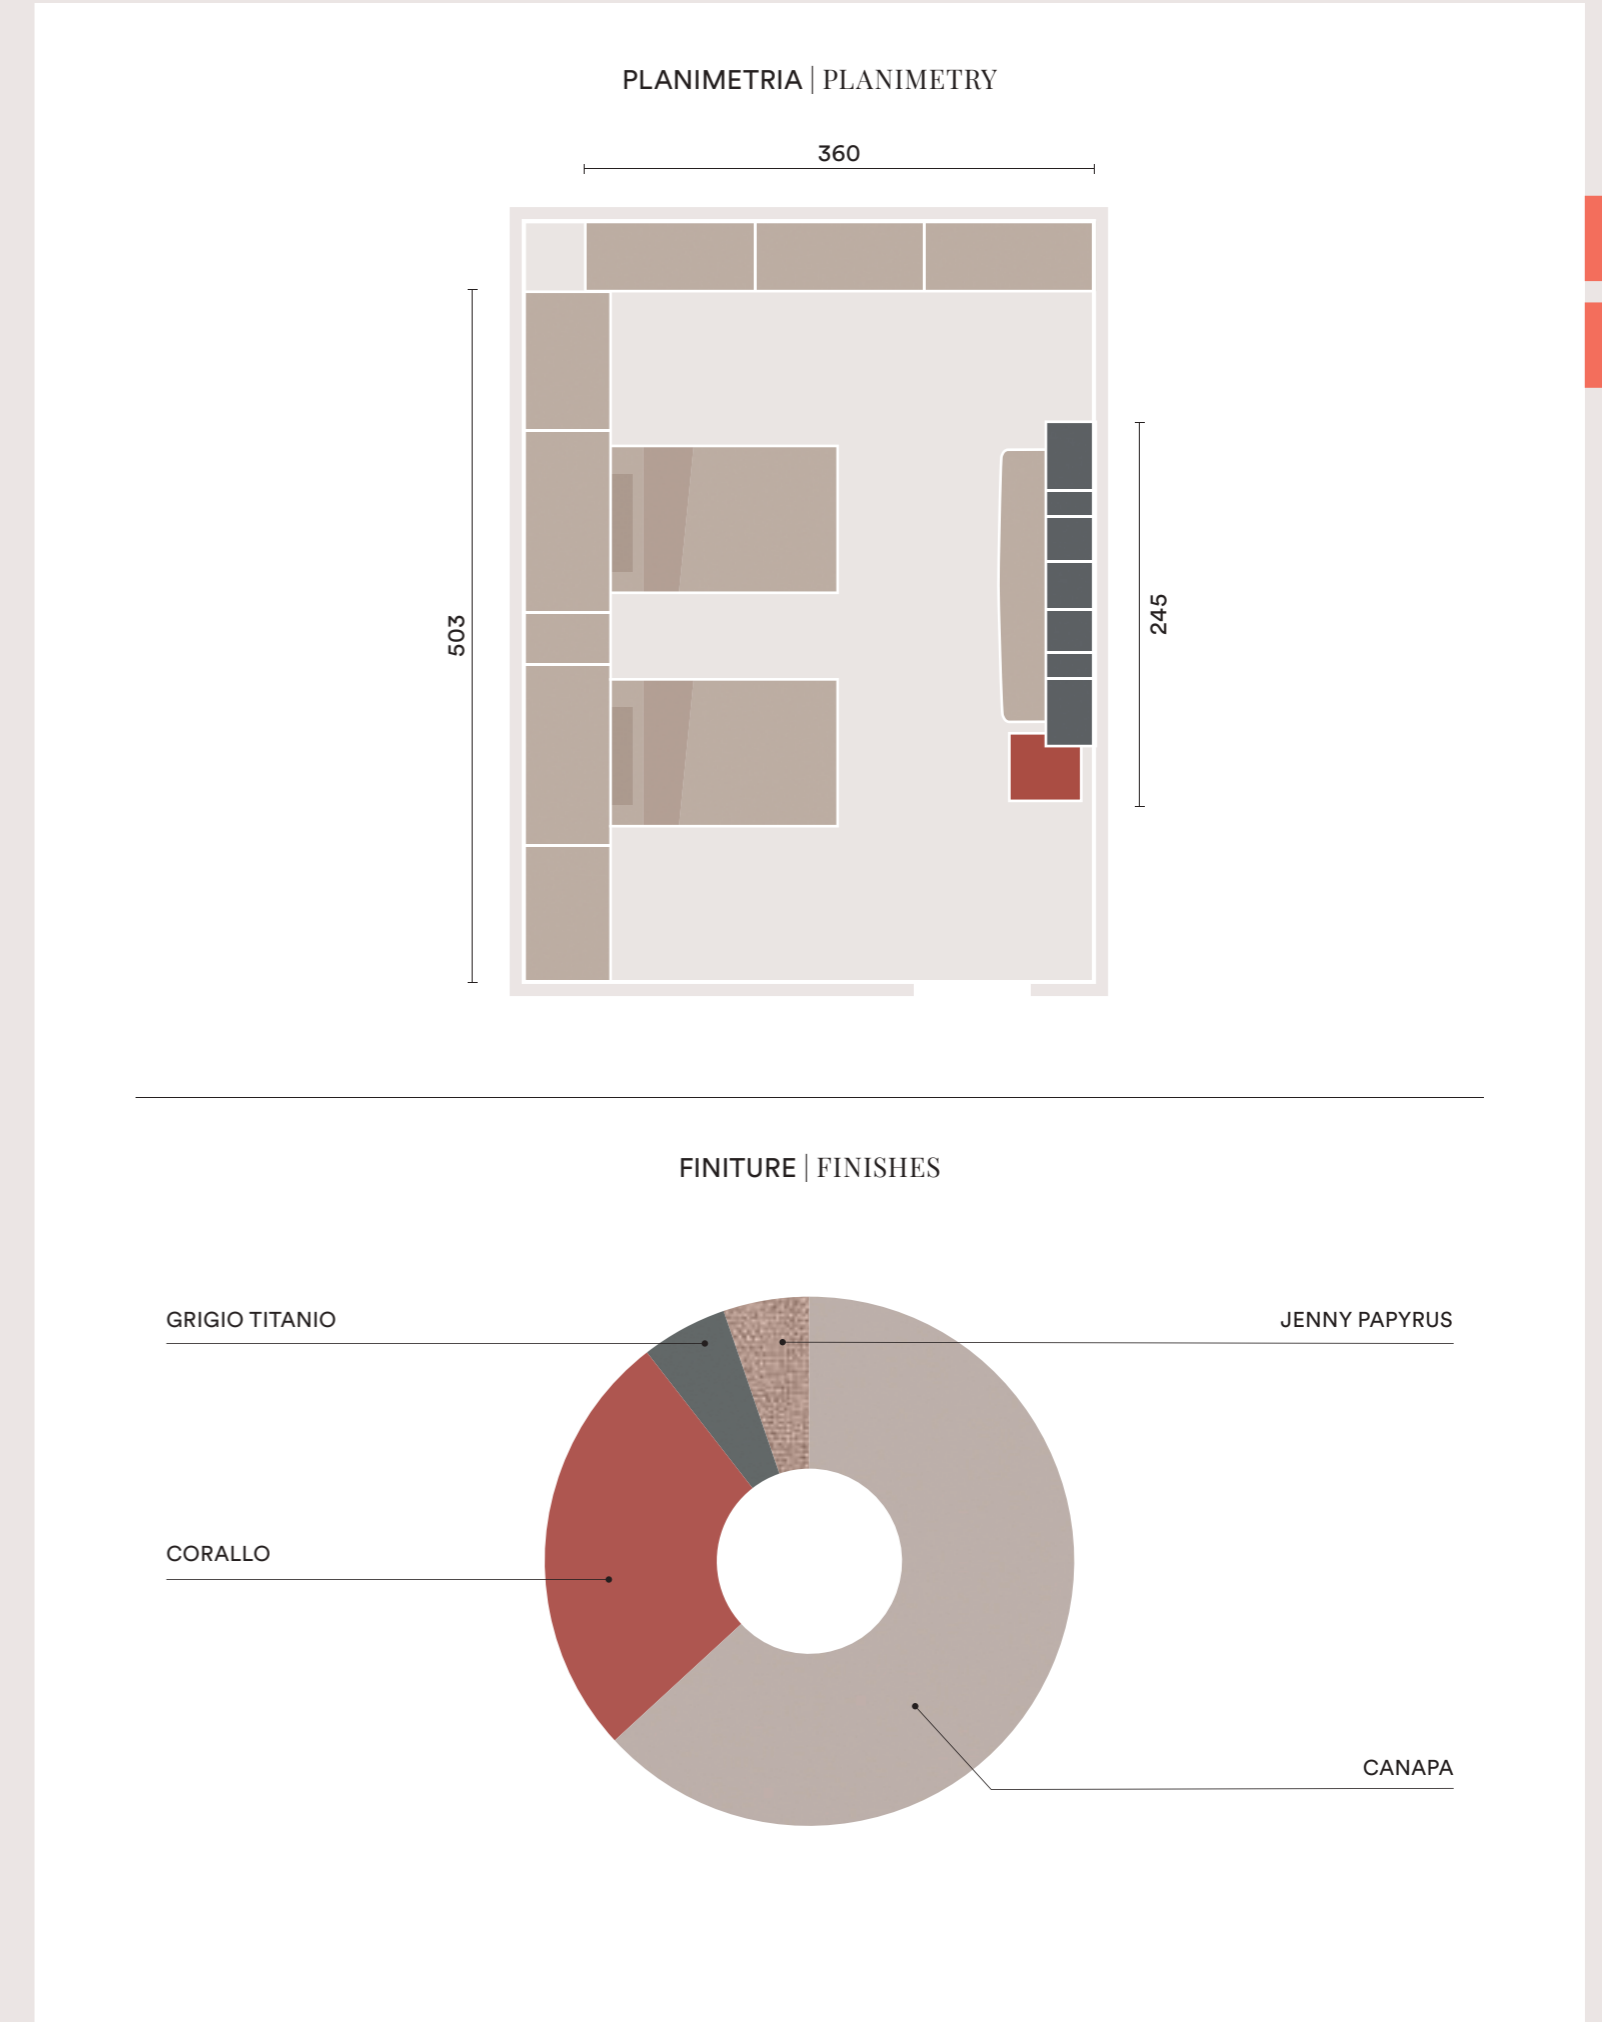

EN
 Wardrobe with **One** swing door and **Dash** handle, **Rialto** overhead wardrobe with oblique cut doors and **Smart** central bookshelf, **Cosy** beds with **Sigma** bed frame on **Twig** feet, modular elements with **Pom** knob and bedside table with top and **Pom** knob, shelves th. 2.5 cm, **Jib** open wall units, **Poldo** desk with **Hey** support.