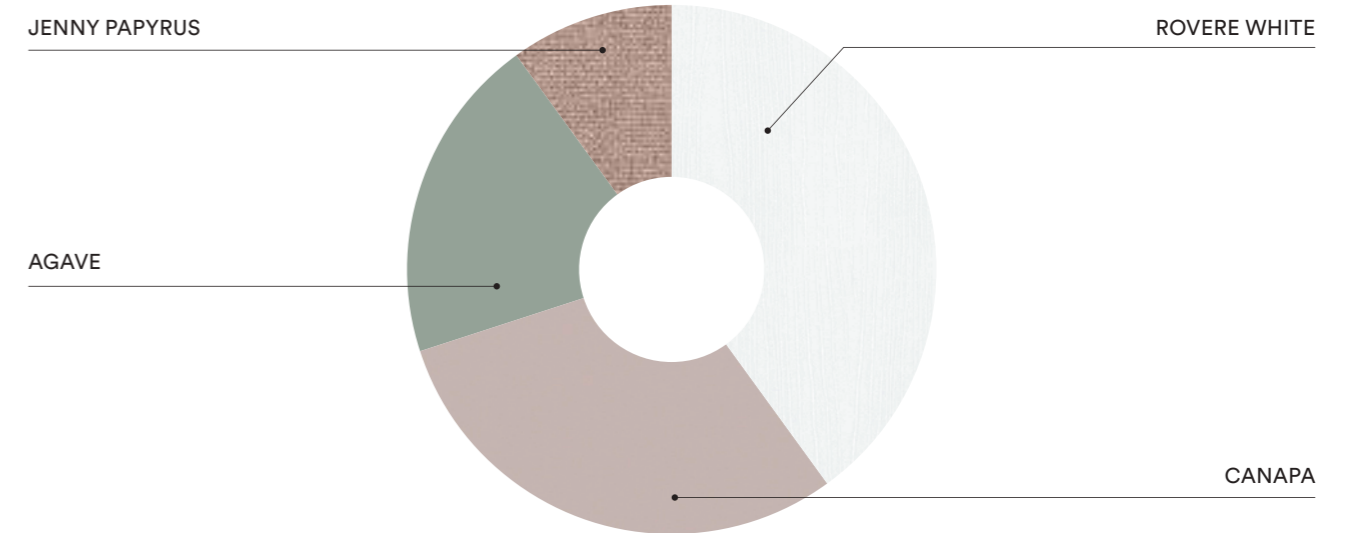

PLANIMETRIA | PLANIMETRY

FINITURE | FINISHES

FOCUS ON

Libreria Infinity
un progetto,
infinite storie.

Infinity bookshelf
one project,
infinite stories.

- | | |
|--|--|
| A componibili a terra | A floor-standing modular elements |
| B letto singolo a scomparsa Click | B Click retractable single bed |
| C ante battenti One | C One swing doors |
| D porta tv girevole | D swivel TV stand |
| E anta Window | E Window swing door |
| F libreria a terra passante Infinity con porta a soffietto | F Infinity floor-standing over-bookshelf with folding door |
| G divano letto Baia | G Baia sofa bed |
| H scrivania | H desk |
| I ante scorrevoli | I sliding doors |