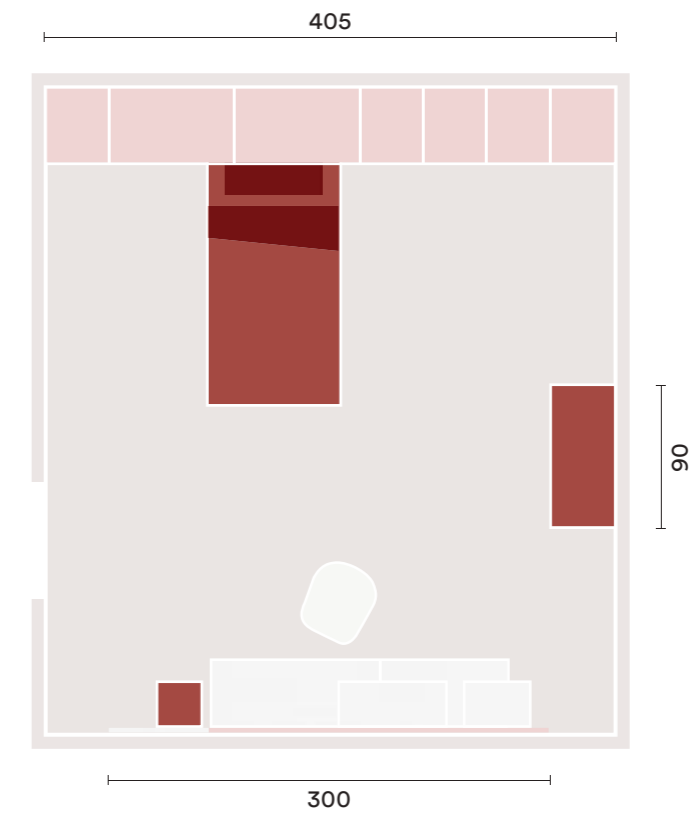

PLANIMETRIA | PLANIMETRY