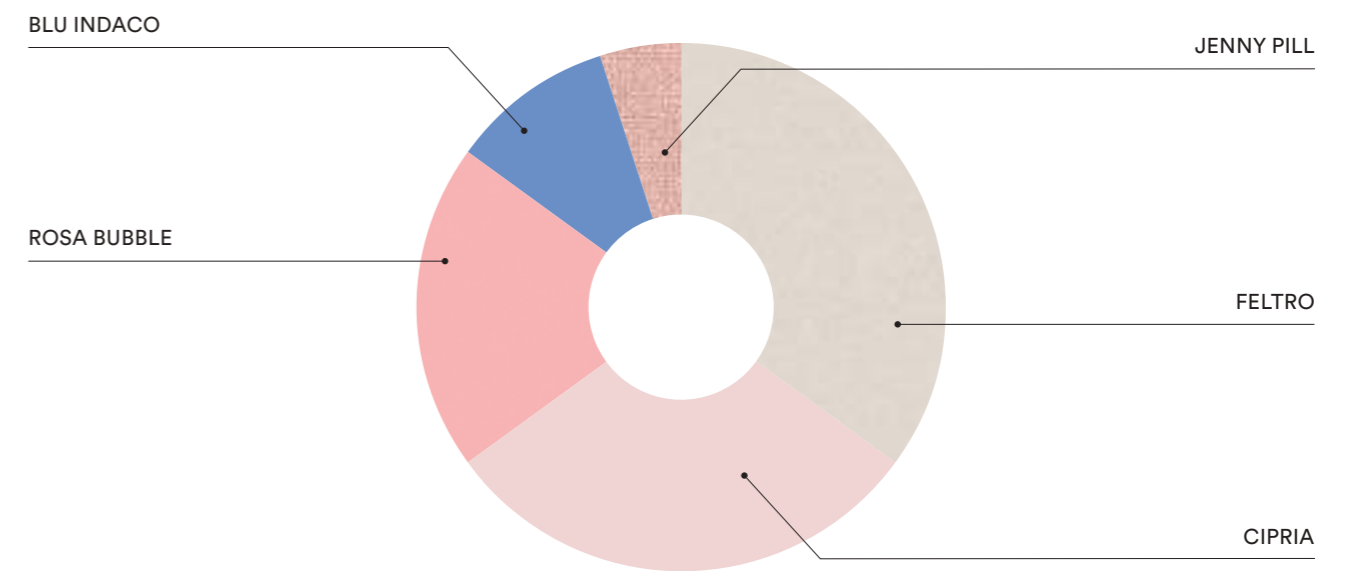

FINITURE | FINISHES