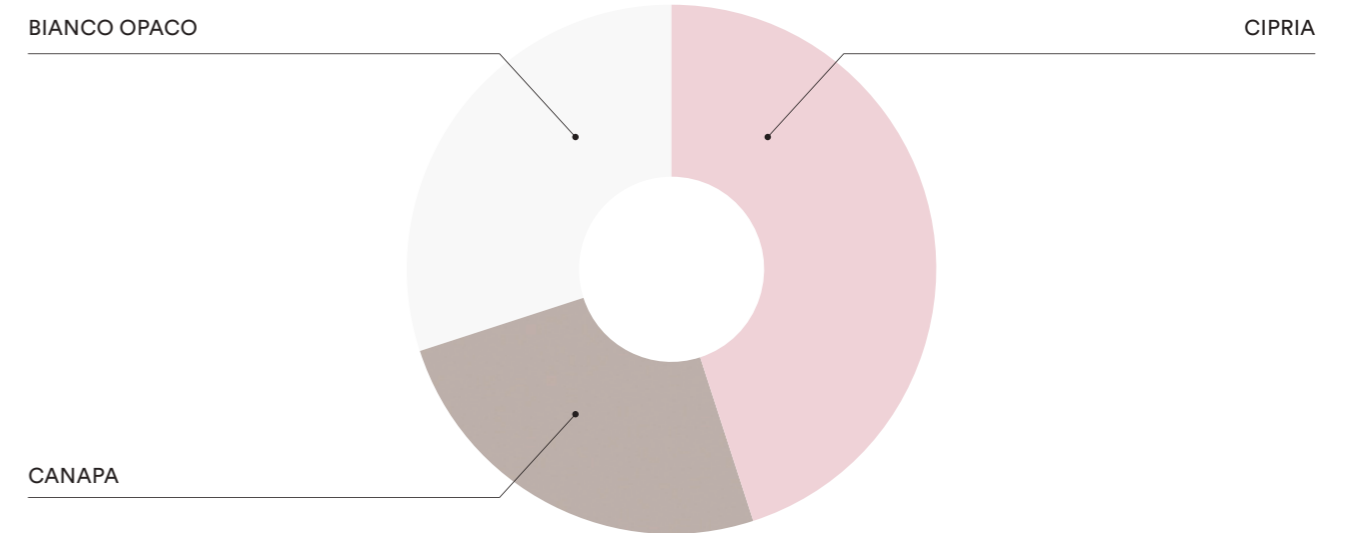

EN
Happy bunk bed with **Vim** handle, **Infinity** suspended bookshelf, **Poldo** bedside table deep drawer, **Poldo** desk with **Pop** support and **Woody** chair.

PLANIMETRIA | PLANIMETRY

FINITURE | FINISHES