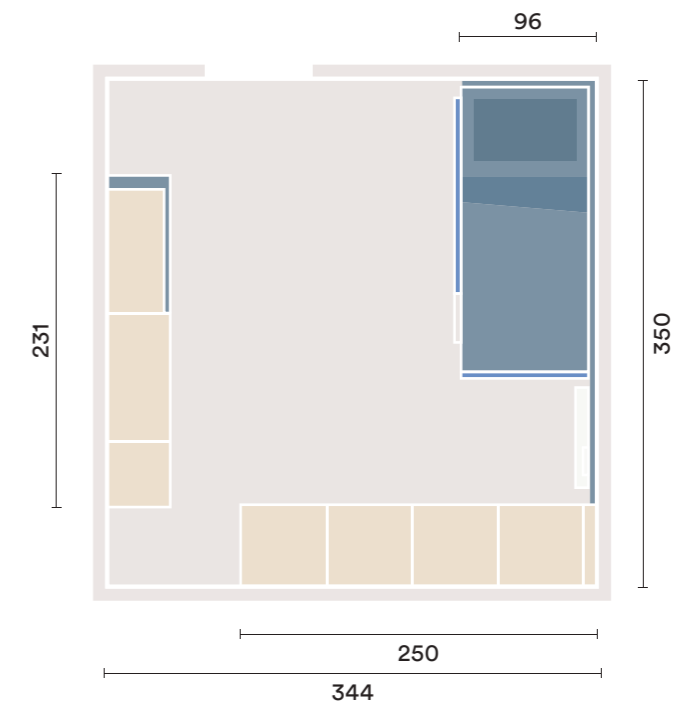

PLANIMETRIA | PLANIMETRY