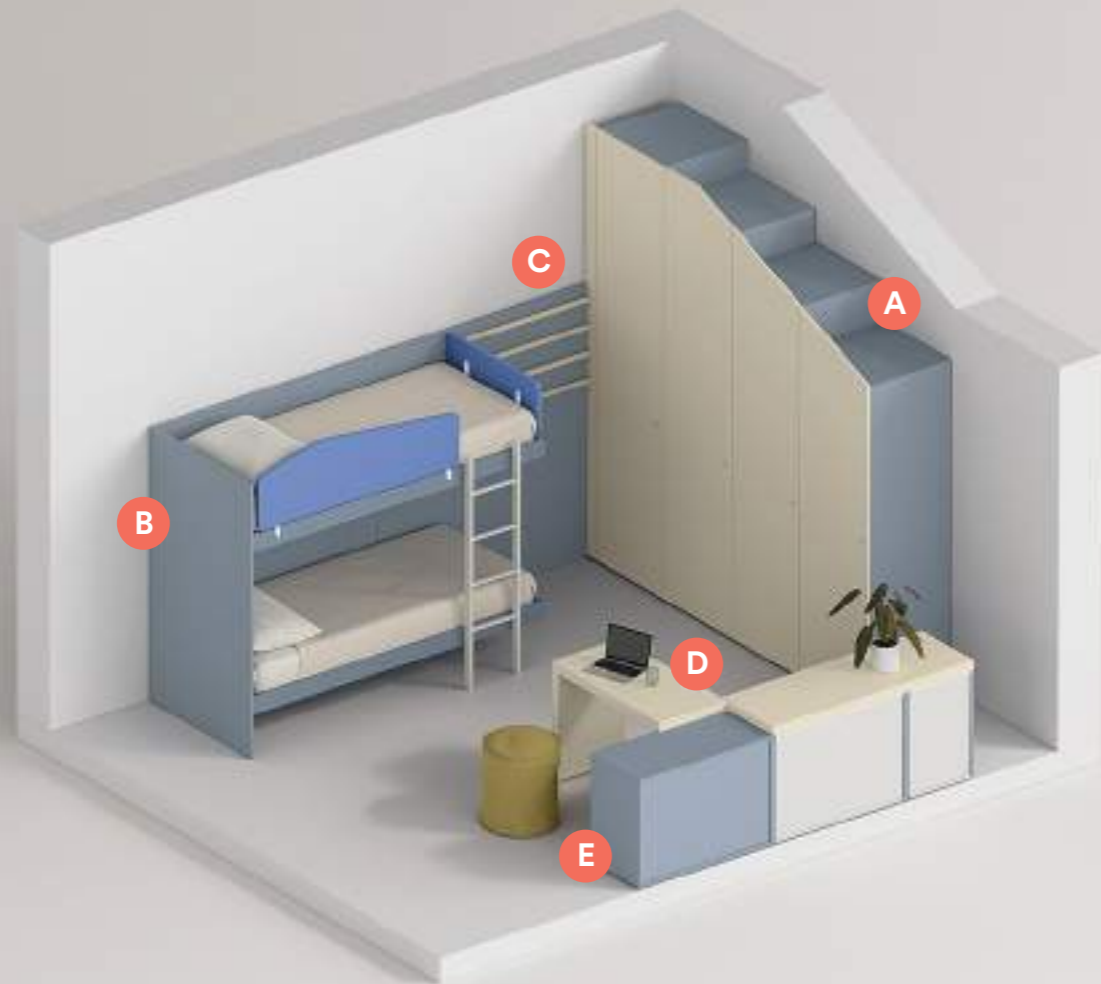

The mansard.

Come on, let's go up!
A bedroom for two in the attic
is an enticing magical realm.
The most creative tricks?
The pitched roof cut wardrobe,
the module element that
transforms into a desk
and the ever-present bunk bed.

- A** wardrobe with One swing door and pitched roof cut
W 240 D 56.3 H 257.6 cm
- B** Oslo bunk bed
W 203.1 D 95.8 H 174.8
- C** Pepita panelling system
W 90 D 2.6 H 160 cm
- D** Round desk with swivel top and side th 5.5 cm
W 95.8 D 45.6 H 72 cm
- E** floor-standing modular elements
L 90 W 45 D 45.6 H 72 cm