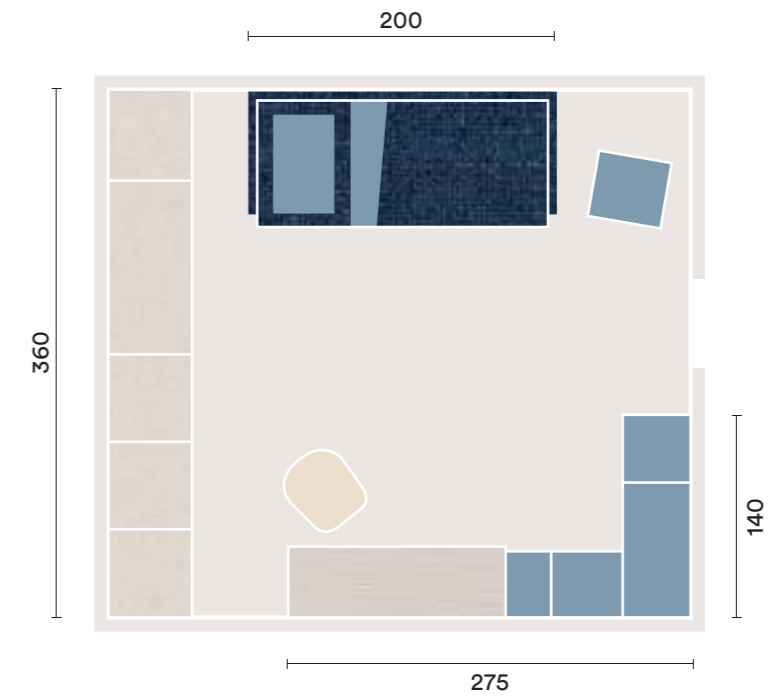

PLANIMETRIA | PLANIMETRY