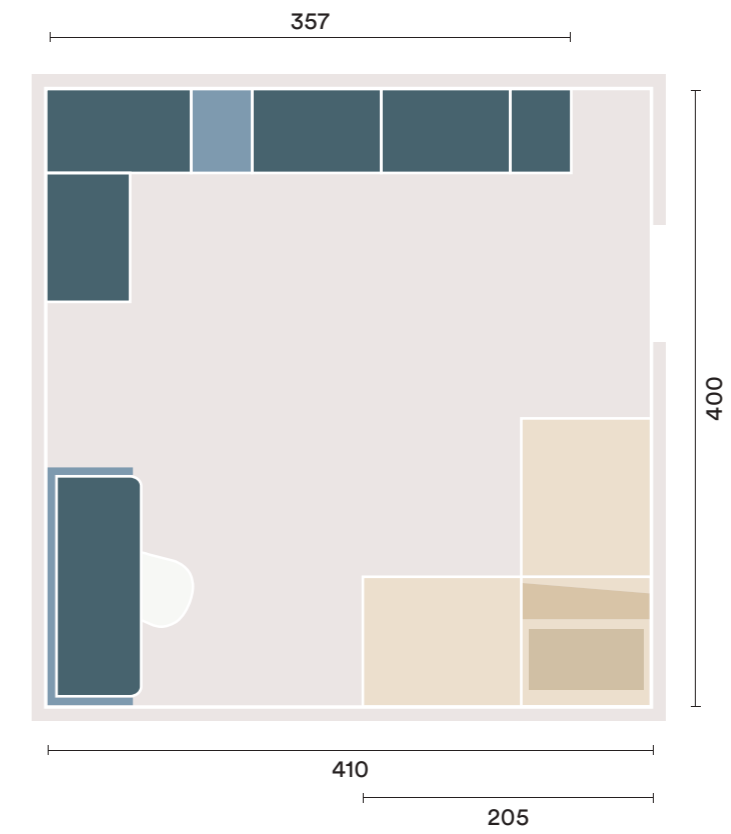

PLANIMETRIA | PLANIMETRY