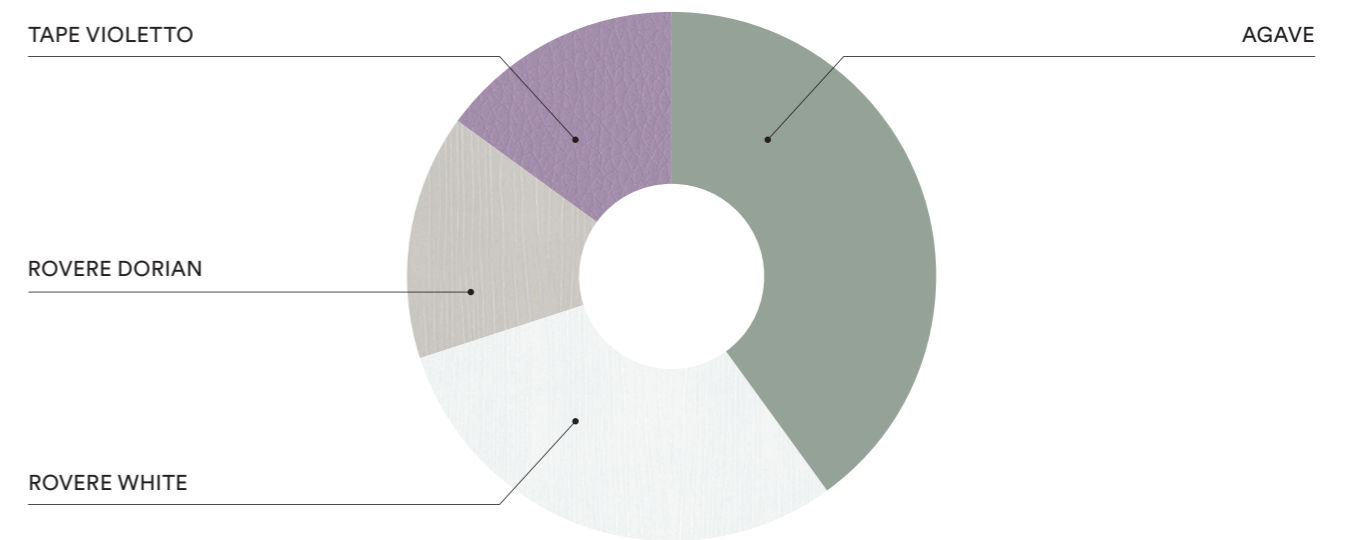

FINITURE | FINISHES