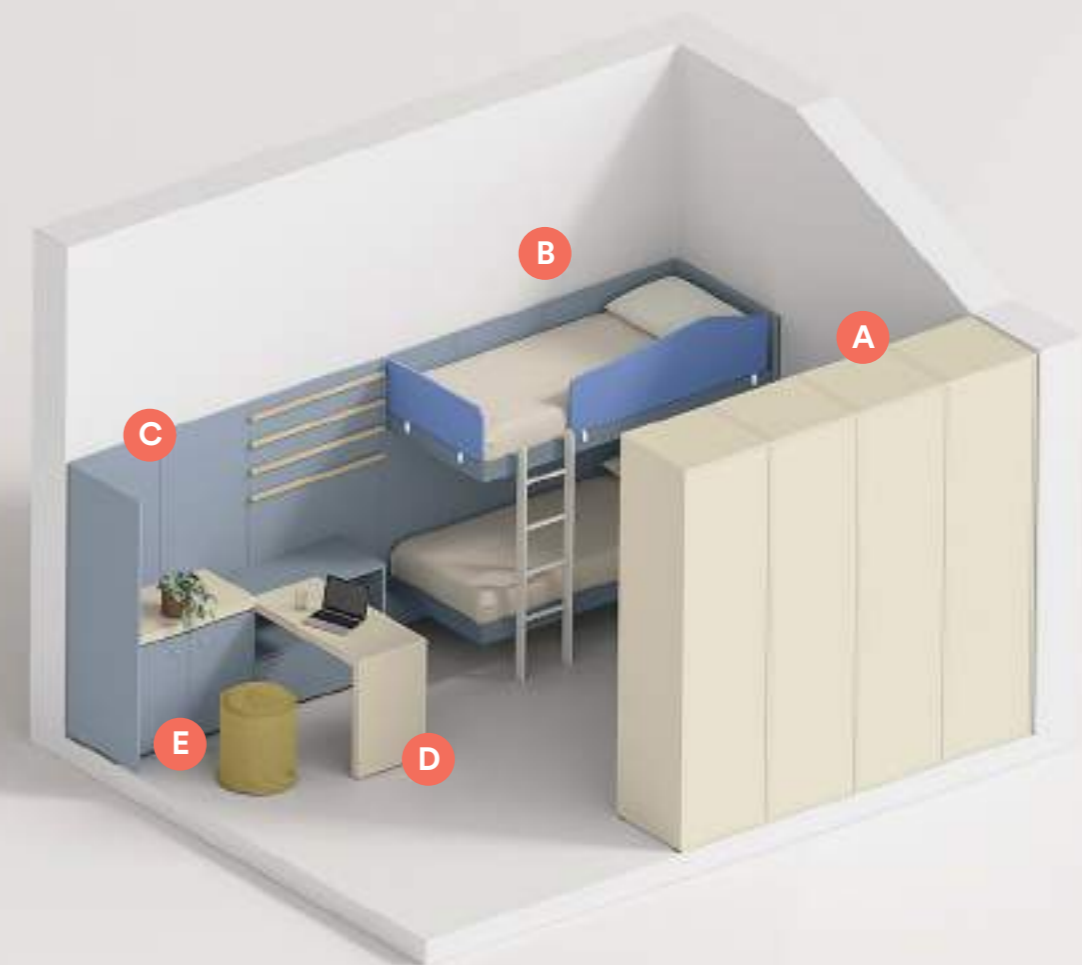

K31.b – 11 m²