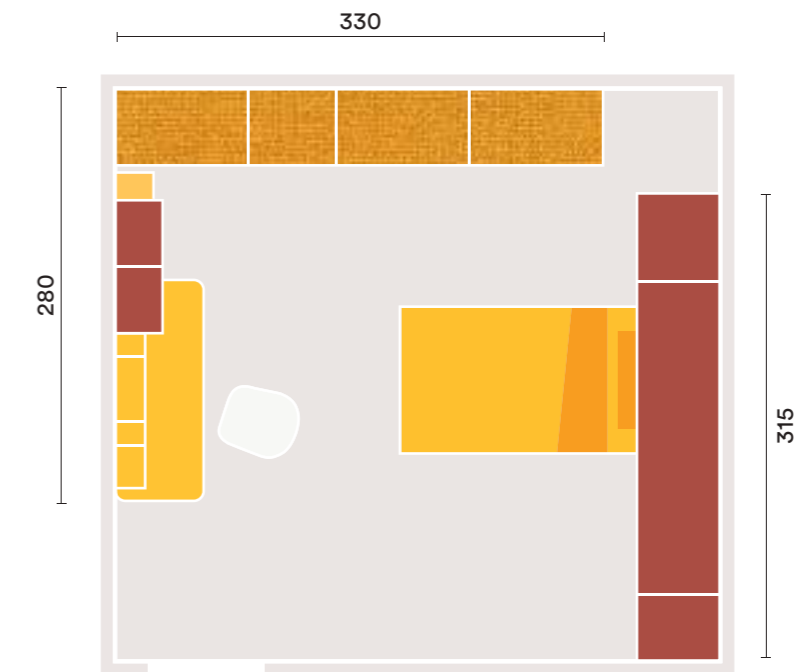

PLANIMETRIA | PLANIMETRY