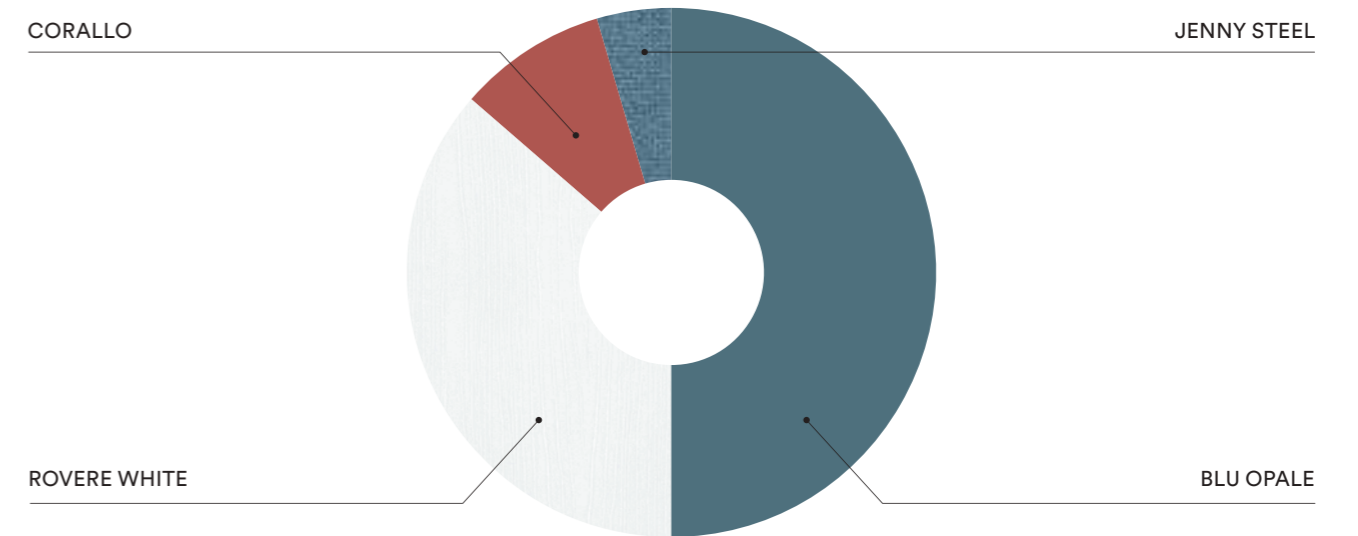

FINITURE | FINISHES