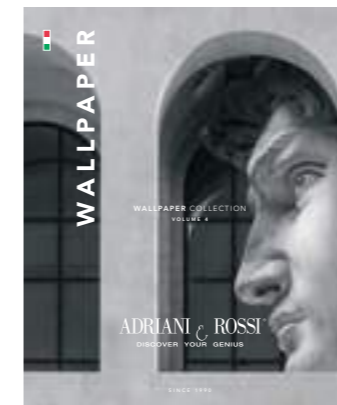

RAINBOW

TUTTI I SOGGETTI DELLA NOSTRA COLLEZIONE WALLPAPER SI POSSONO REALIZZARE ANCHE NEI TAPPETI RAINBOW.

ALL THE SUBJECT OF OUR WALLPAPER COLLECTION CAN BE REALIZED IN THE RAINBOW RUGS.

TAPPETI
RUGS
100%
CUSTOM
MADE

SCEGLI IL SOGGETTO DA STAMPARE SUL TAPPETO RAINBOW DAL CATALOGO WALLPAPER O DAI QUADRI ADRIANI E ROSSI.
CHOOSE THE SUBJECT TO PRINT ON THE RAINBOW RUG FROM THE WALLPAPER CATALOG OR FROM THE ADRIANI & ROSSI PAINTINGS.