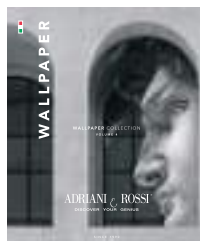

Wallpaper
Vol. 4